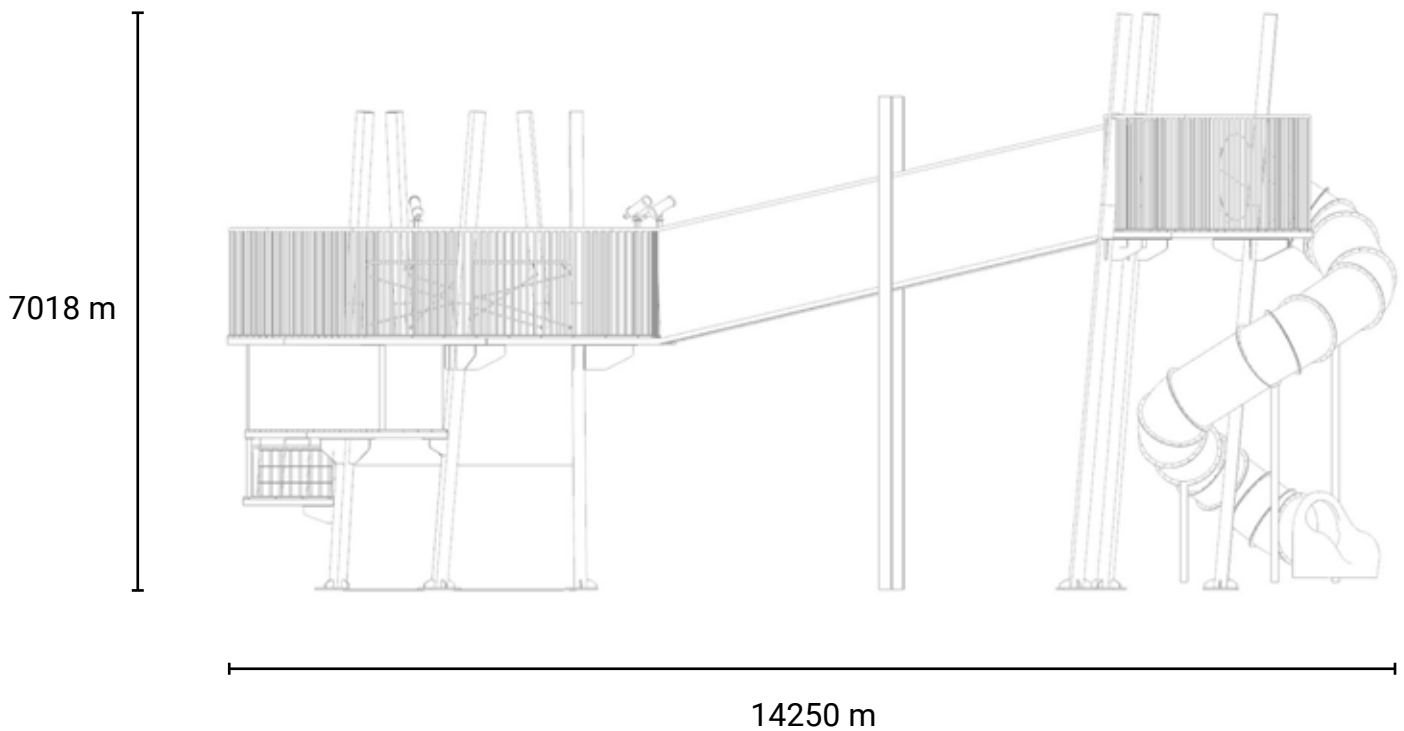

Big Play Tower

Product information

Product description

Standing tall as the central attraction, the Big Play Tower symbolizes a bird's perch, offering elevated exploration and thrilling descents. Designed for adventure seekers, this structure enhances spatial awareness and encourages group play.

Category	: Thematic
Age group	: 6-12 years old
Product Code	: CV0101SM
Sizes (mm)	: L14250 x H7018 x W 6146 m

Subject to change without prior notice.

KINETICS PLAY SDN. BHD. (1223254-U)

Lot 2-44 Jalan SU7, Lion Industrial Park, Persiaran Tengku Ampuan, 40300 Shah Alam, Selangor, Malaysia.
Tel: +603-5888 9104 Email: info@kineticsplay.com Web: www.kineticsplay.com