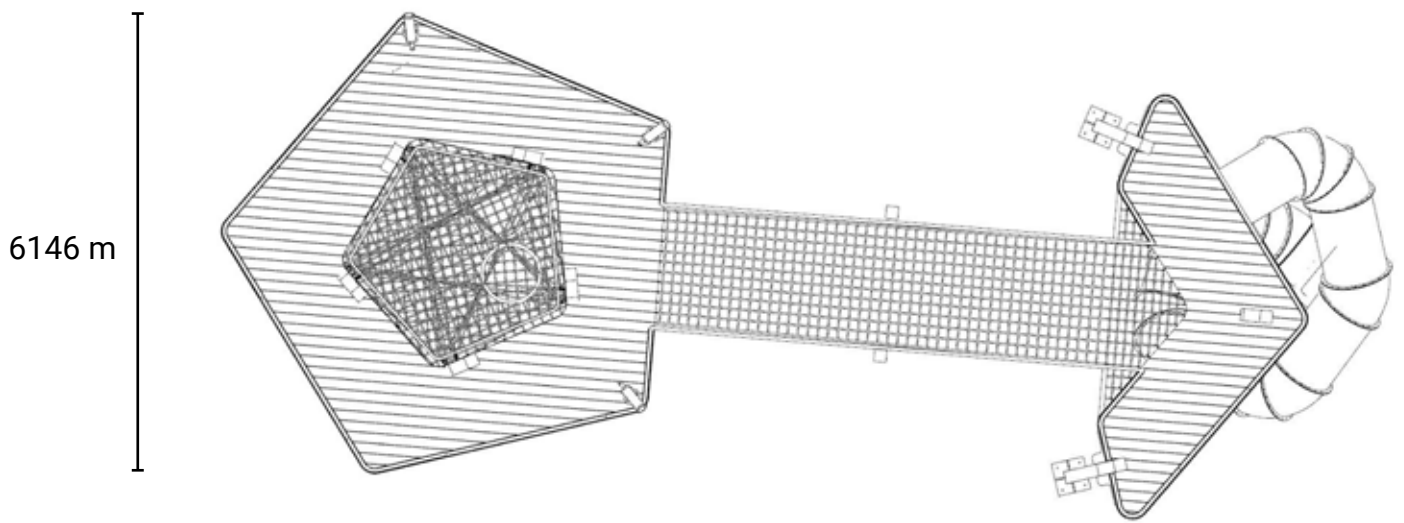

Big Play Tower

Product information

Product description

Standing tall as the central attraction, the Big Play Tower symbolizes a bird's perch, offering elevated exploration and thrilling descents. Designed for adventure seekers, this structure enhances spatial awareness and encourages group play.

Category	: Thematic
Age group	: 6-12 years old
Product Code	: CV0101SM
Sizes (mm)	: L14250 x H7018 x W 6146 m

Subject to change without prior notice.

KINETICS PLAY SDN. BHD. (1223254-U)

Lot 2-44 Jalan SU7, Lion Industrial Park, Persiaran Tengku Ampuan, 40300 Shah Alam, Selangor, Malaysia.
Tel: +603-5888 9104 Email: info@kineticsplay.com Web: www.kineticsplay.com