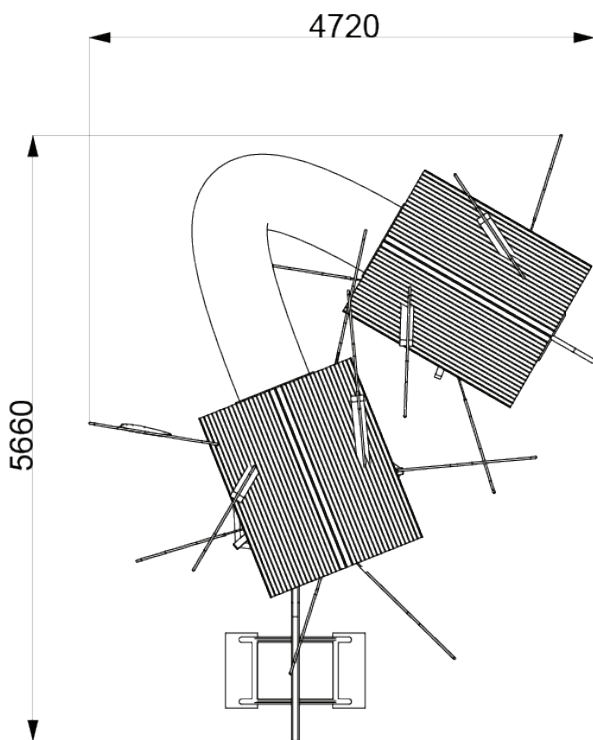

Subject to change without prior notice

Kinetics Play Sdn Bhd

Lot 2-44 Jalan SU7, Lion Industrial Park, Persiaran Tengku Ampuan, 40300 Shah Alam, Selangor, Malaysia.

Tel: +603-5888 9104

Email: info@kineticsplay.com

Web: www.kineticsplay.com