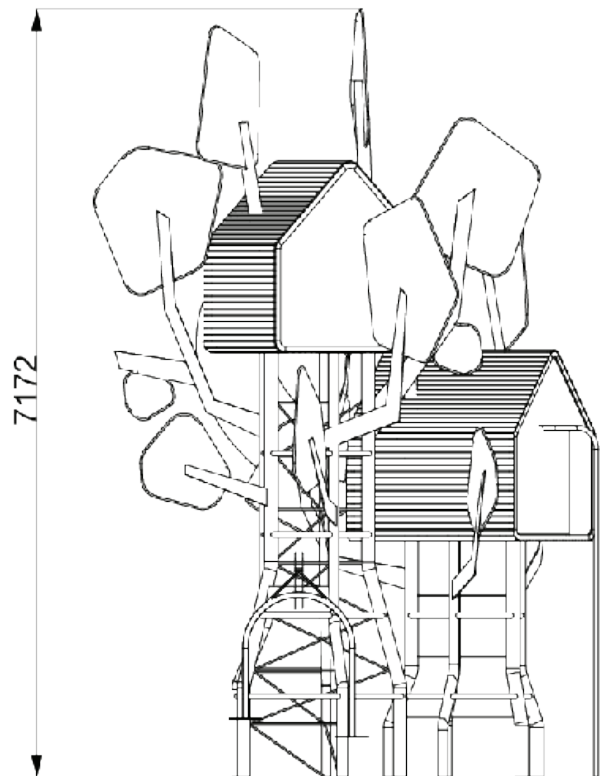

Subject to change without prior notice

Kinetics Play Sdn Bhd

Lot 2-44 Jalan SU7, Lion Industrial Park, Persiaran Tengku Ampuan, 40300 Shah Alam, Selangor, Malaysia.

Tel: +603-5888 9104

Email: info@kineticsplay.com

Web: www.kineticsplay.com