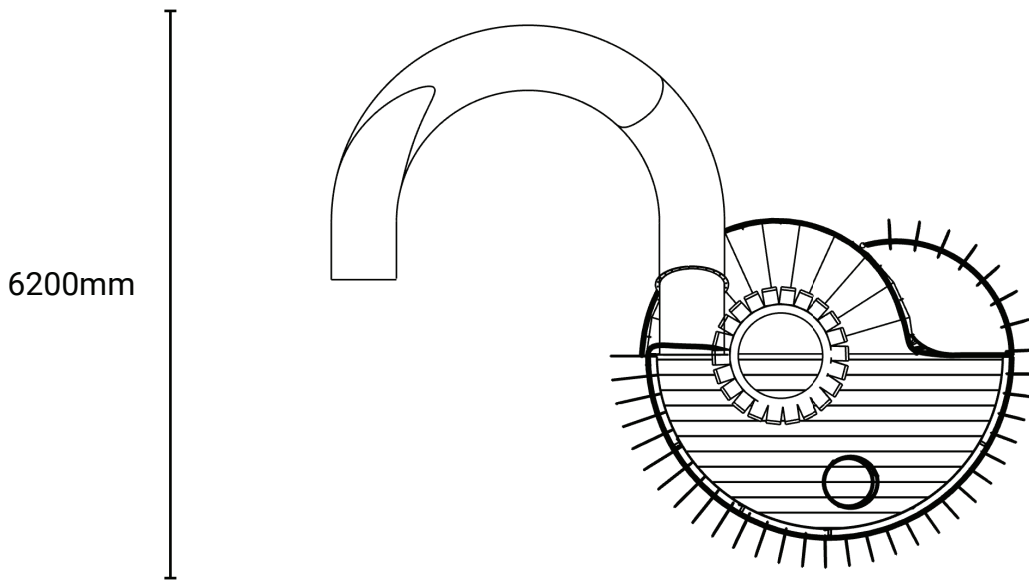

Subject to change without prior notice

Kinetics Play Sdn Bhd

Lot 2-44 Jalan SU7, Lion Industrial Park, Persiaran Tengku Ampuan, 40300 Shah Alam, Selangor, Malaysia.

Tel: +603-5888 9104

Email: info@kineticsplay.com

Web: www.kineticsplay.com