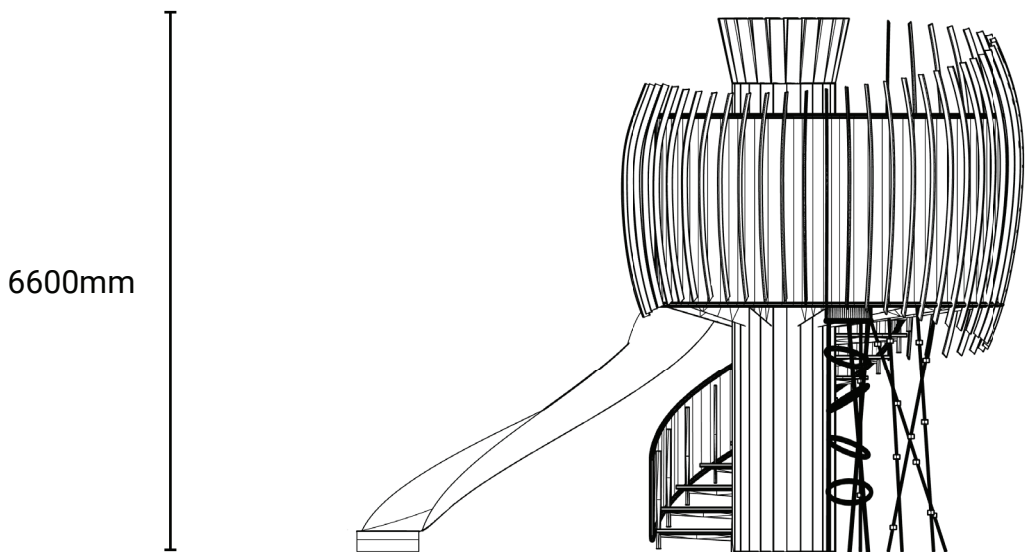

Subject to change without prior notice

Kinetics Play Sdn Bhd

Lot 2-44 Jalan SU7, Lion Industrial Park, Persiaran Tengku Ampuan, 40300 Shah Alam, Selangor, Malaysia.

Tel: +603-5888 9104

Email: info@kineticsplay.com

Web: www.kineticsplay.com