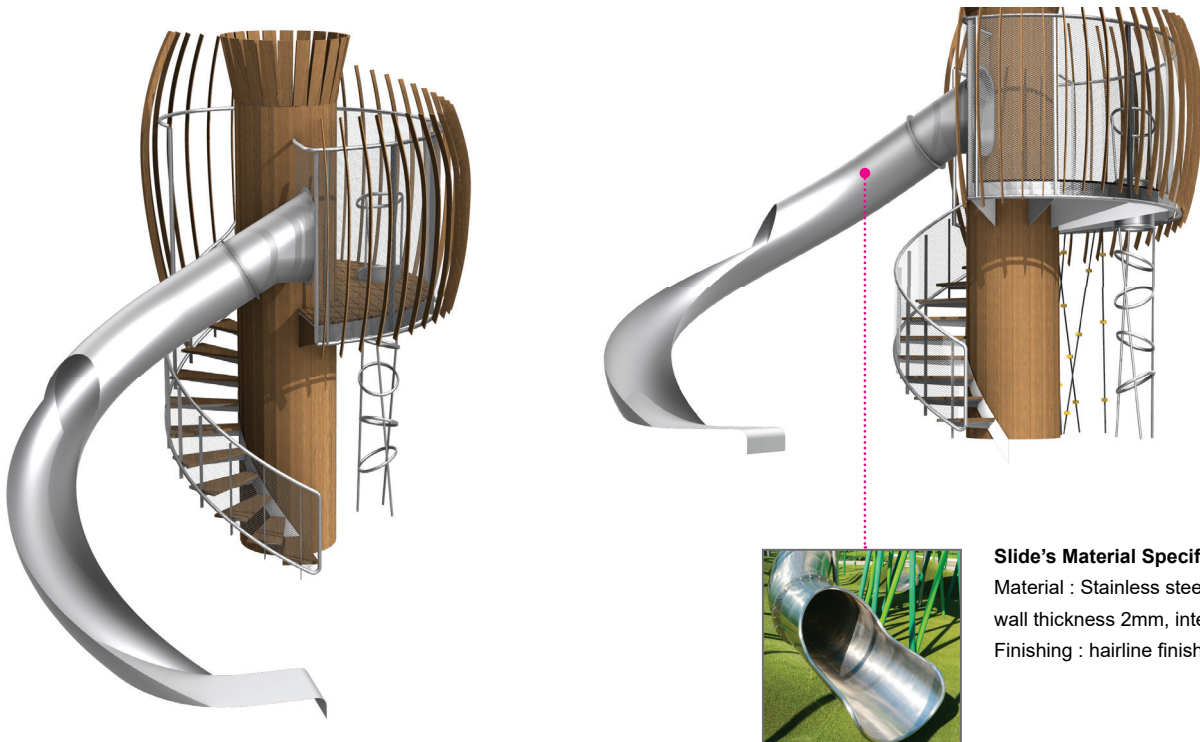

## Birdhouse

### Product description

An abstract take on a birdhouse, this play structure incorporates wood and gentle curves to portray the elegant yet rustic marvel of nature. Despite its minimalistic look, it nests many play elements such as physical, social and solitary play. The users can have fun climbing, sliding or even discovering new things and perspectives as they enjoy the view from the lookout deck.

|              |                            |
|--------------|----------------------------|
| Category     | : Thematic Playground      |
| Age group    | : 2-12 years old           |
| Product Code | : CV0035WM                 |
| Sizes (mm)   | : L8500 x H6600 x W6200 mm |

#### Slide's Material Specifications

Material : Stainless steel SS316,  
wall thickness 2mm, internal Ø700mm.  
Finishing : hairline finished

Subject to change without prior notice