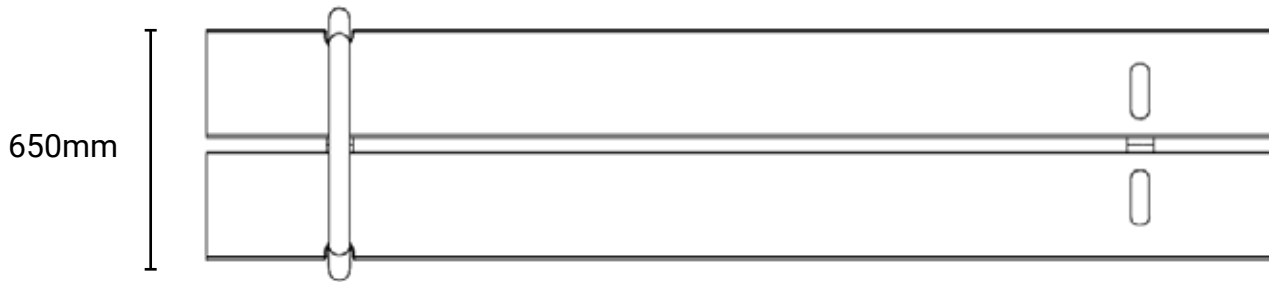

Subject to change without prior notice

Kinetics Play Sdn Bhd

Lot 2-44 Jalan SU7, Lion Industrial Park, Persiaran Tengku Ampuan, 40300 Shah Alam, Selangor, Malaysia.

Tel: +603-5888 9104

Email: info@kineticsplay.com

Web: www.kineticsplay.com