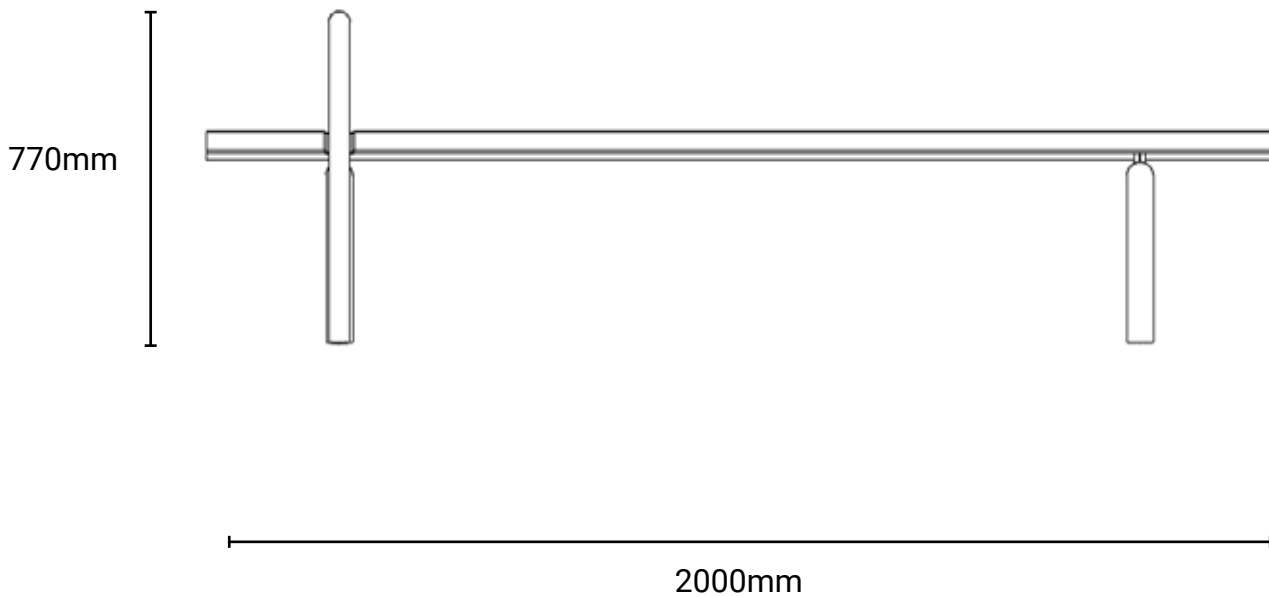

Subject to change without prior notice

Kinetics Play Sdn Bhd

Lot 2-44 Jalan SU7, Lion Industrial Park, Persiaran Tengku Ampuan, 40300 Shah Alam, Selangor, Malaysia.

Tel: +603-5888 9104

Email: info@kineticsplay.com

Web: www.kineticsplay.com