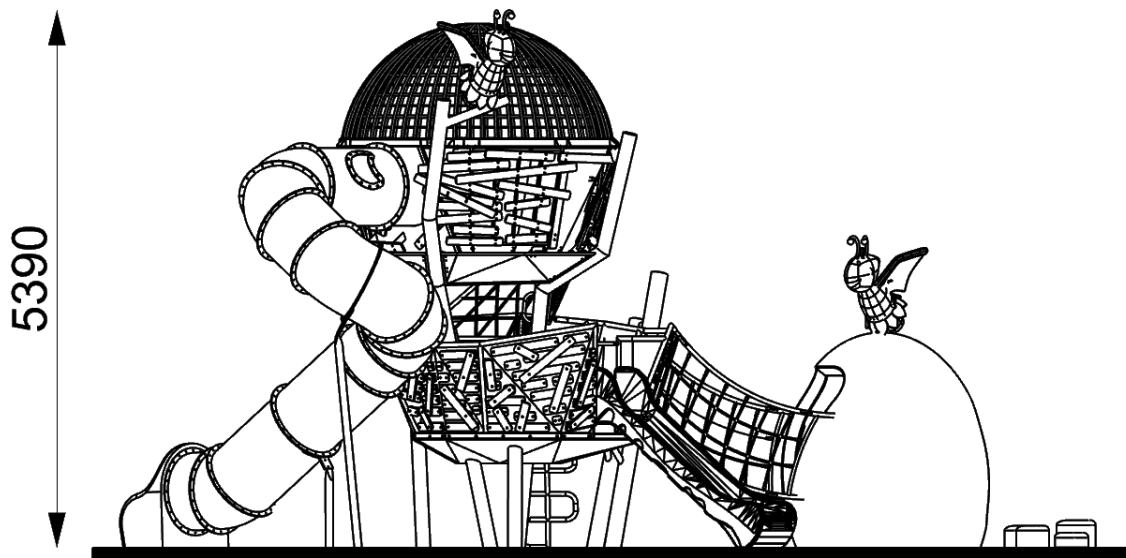

As part of our commitment to continuous product improvement, Copyright © Kinetics Play Sdn Bhd reserves the right to modify product specifications without prior notice. All drawings and visuals are property of Kinetics Play Sdn Bhd or used under license and may not be reproduced without written consent.

KINETICS PLAY SDN. BHD. (1223254-U)

Lot 2-44 Jalan SU7, Lion Industrial Park, Persiaran Tengku Ampuan, 40300 Shah Alam, Selangor, Malaysia.
Tel: +603-5888 9104   Email: info@kineticsplay.com   Web: www.kineticsplay.com