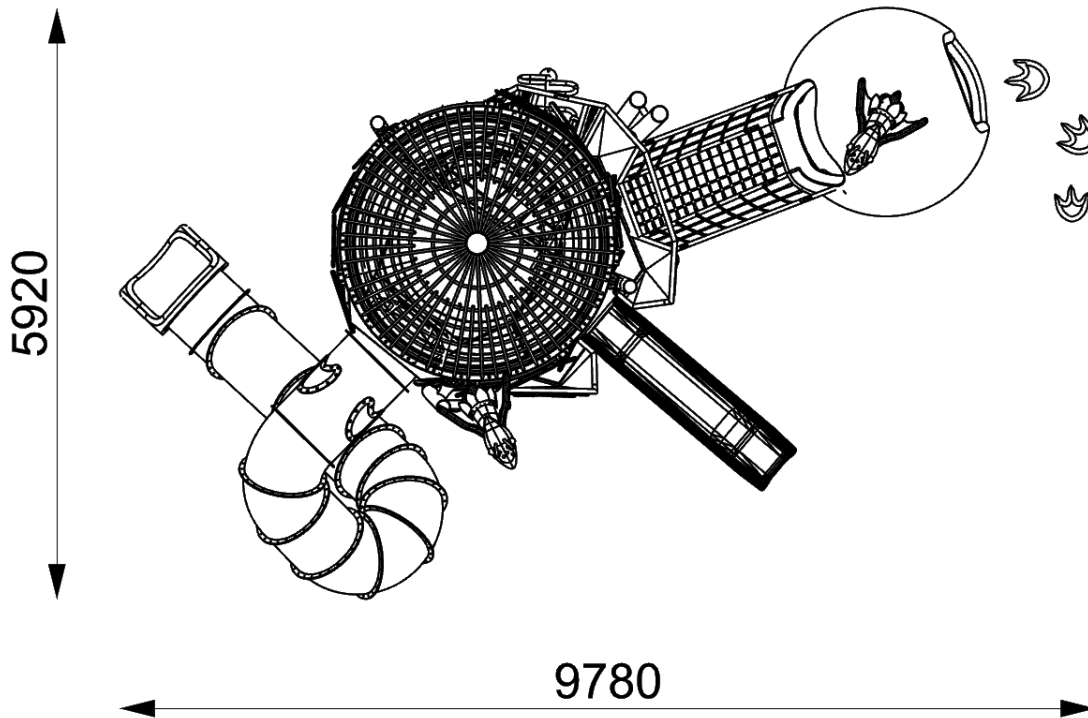

As part of our commitment to continuous product improvement, Copyright © Kinetics Play Sdn Bhd reserves the right to modify product specifications without prior notice. All drawings and visuals are property of Kinetics Play Sdn Bhd or used under license and may not be reproduced without written consent.

KINETICS PLAY SDN. BHD. (1223254-U)

Lot 2-44 Jalan SU7, Lion Industrial Park, Persiaran Tengku Ampuan, 40300 Shah Alam, Selangor, Malaysia.
Tel: +603-5888 9104   Email: info@kineticsplay.com   Web: www.kineticsplay.com