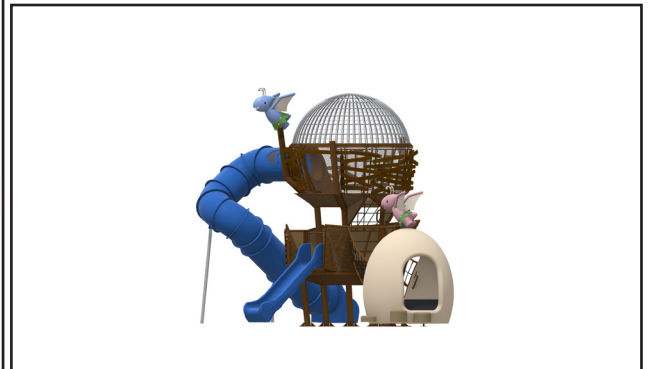

## Dino Nest Tower

#### Product description

Dino Nest Tower invites explorers aged 5–12 into a prehistoric adventure high above the ground. Kids climb through the timber nest structure, race down the straight slide or twist through the enclosed tube, and scramble across the rope bridge into the egg cave below. Playful dinosaur characters spark imagination while varied routes build agility, balance, and brave discovery.

|              |                            |
|--------------|----------------------------|
| Category     | : Thematic                 |
| Age group    | : 5-12 years old           |
| Product Code | : SM694_10.08.06           |
| Sizes (mm)   | : L9780 x H5390 x W5920 mm |