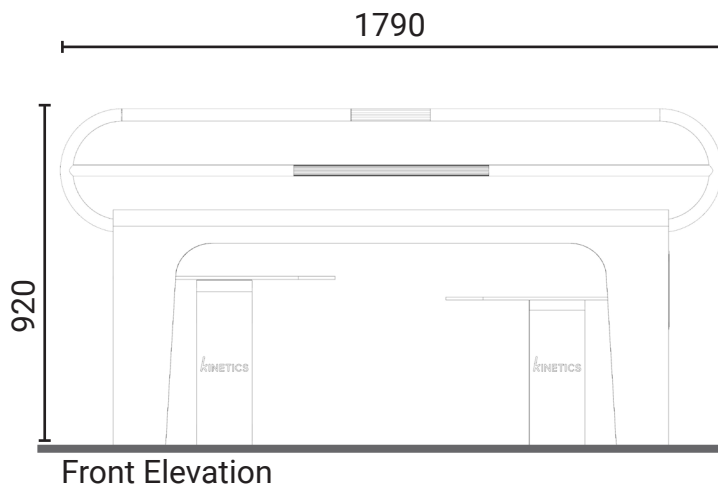

Subject to change without prior notice.

KINETICS PLAY SDN. BHD. (1223254-U)

Lot 2-44 Jalan SU7, Lion Industrial Park, Persiaran Tengku Ampuan, 40300 Shah Alam, Selangor, Malaysia.
Tel: +603-5888 9104 Email: info@kineticsplay.com Web: www.kineticsplay.com