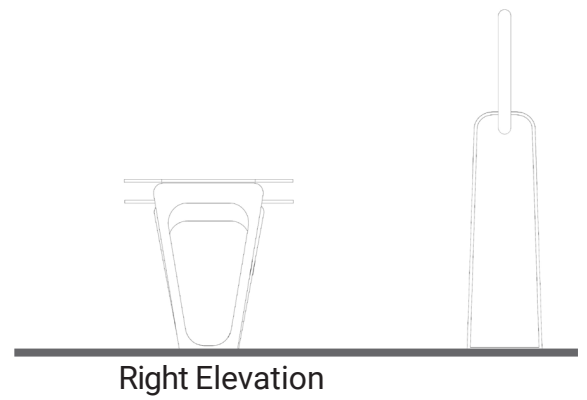

Subject to change without prior notice.

KINETICS PLAY SDN. BHD. (1223254-U)

Lot 2-44 Jalan SU7, Lion Industrial Park, Persiaran Tengku Ampuan, 40300 Shah Alam, Selangor, Malaysia.
Tel: +603-5888 9104 Email: info@kineticsplay.com Web: www.kineticsplay.com