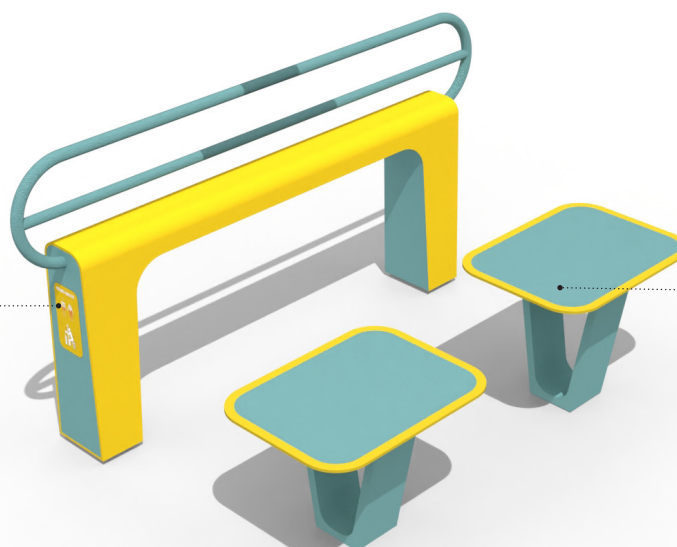

Product description

The Sit and Stand equipment is specially designed for frail elderly individuals to safely train the essential movement of sitting down and standing up. It features two different handle levels and dual seat heights to accommodate varying user needs and abilities. The open design with seat with wide mat ensures comfort, stability, and ease of transfer. This equipment focuses on strengthening lower limb muscles, improving coordination, and building confidence in performing one of the most important daily functional movements.

Product information

Category	: SilverActive Elderly Fitness
Age group	: 16yrs & above
Product Code	: EF600
Maximum users	: 2 user
Sizes (mm)	: L1110 x H920 x W1790 mm

Instruction Signage

Comfortable wide mat seats