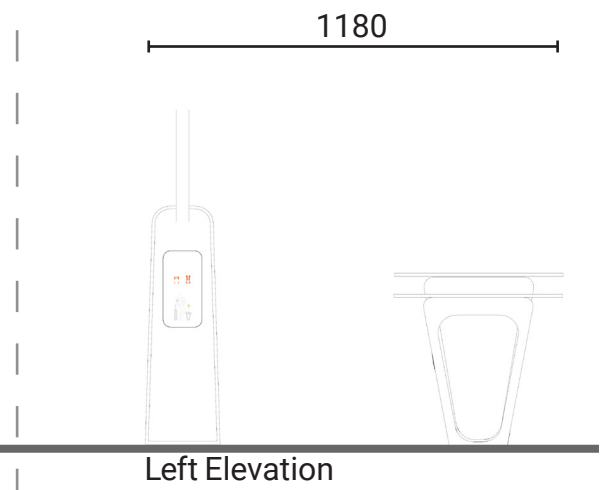

Subject to change without prior notice.

KINETICS PLAY SDN. BHD. (1223254-U)

Lot 2-44 Jalan SU7, Lion Industrial Park, Persiaran Tengku Ampuan, 40300 Shah Alam, Selangor, Malaysia.
Tel: +603-5888 9104 Email: info@kineticsplay.com Web: www.kineticsplay.com