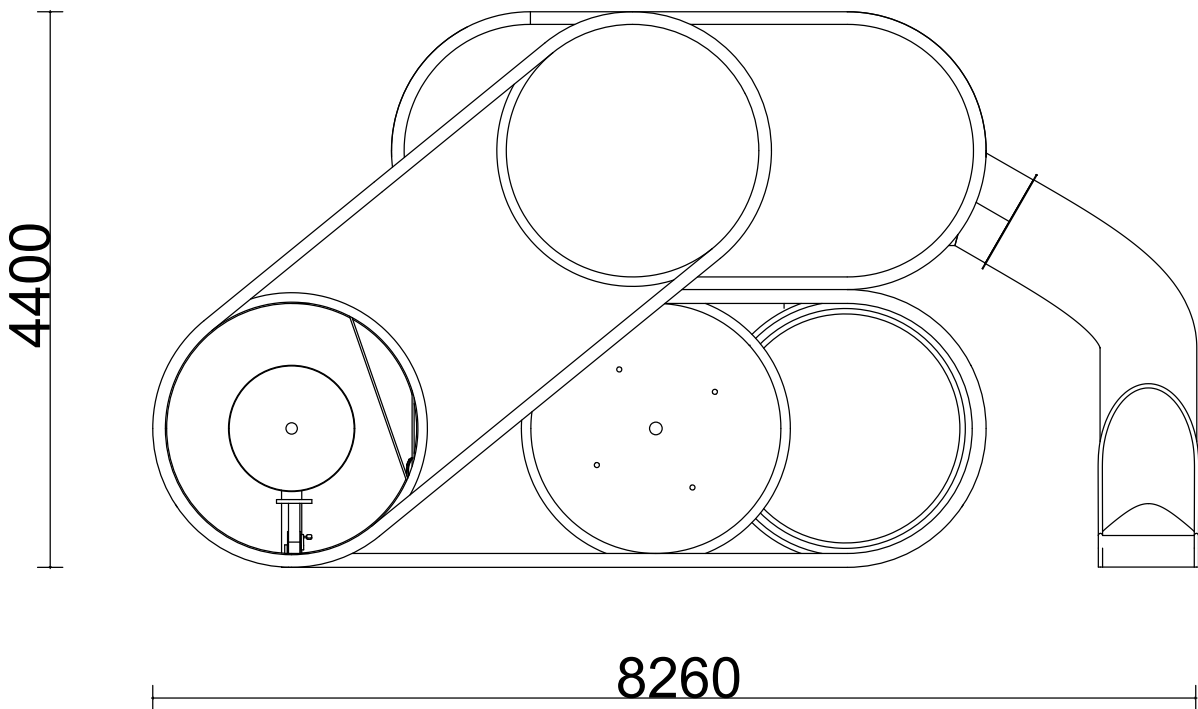

As part of our commitment to continuous product improvement, Copyright © Kinetics Play Sdn Bhd reserves the right to modify product specifications without prior notice. All drawings and visuals are property of Kinetics Play Sdn Bhd or used under license and may not be reproduced without written consent.

KINETICS PLAY SDN. BHD. (1223254-U)

Lot 2-44 Jalan SU7, Lion Industrial Park, Persiaran Tengku Ampuan, 40300 Shah Alam, Selangor, Malaysia.
Tel: +603-5888 9104   Email: info@kineticsplay.com   Web: www.kineticsplay.com