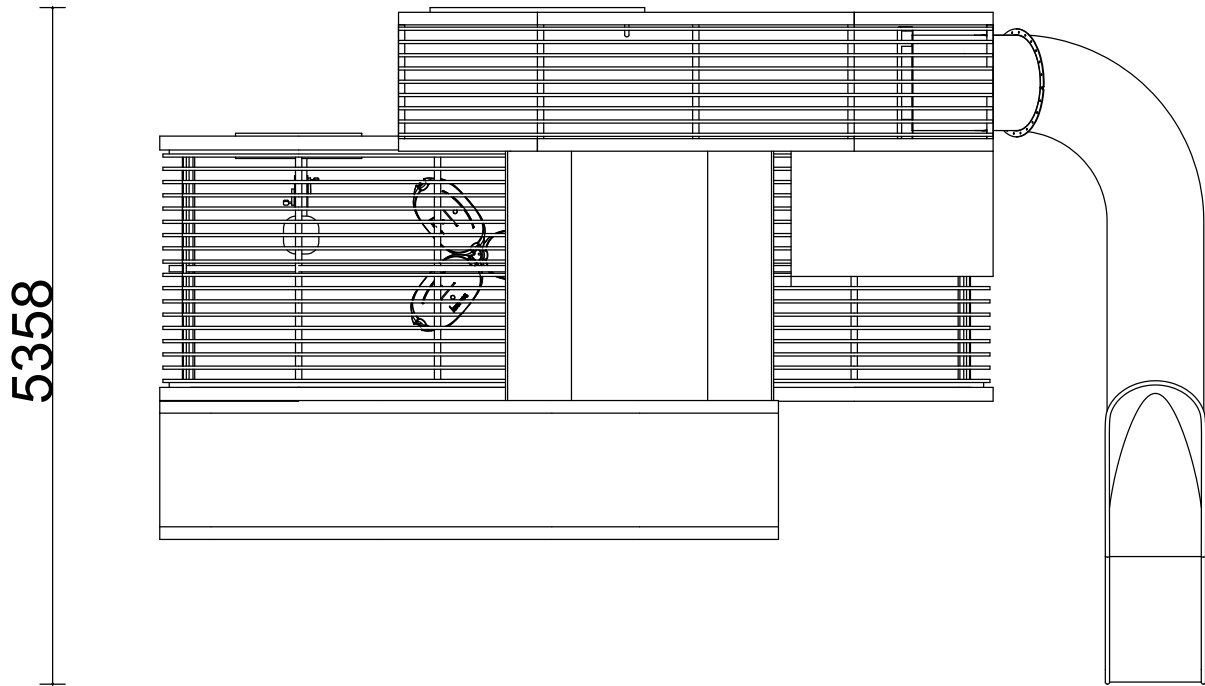

As part of our commitment to continuous product improvement, Copyright © Kinetics Play Sdn Bhd reserves the right to modify product specifications without prior notice. All drawings and visuals are property of Kinetics Play Sdn Bhd or used under license and may not be reproduced without written consent.

KINETICS PLAY SDN. BHD. (1223254-U)

Lot 2-44 Jalan SU7, Lion Industrial Park, Persiaran Tengku Ampuan, 40300 Shah Alam, Selangor, Malaysia.
Tel: +603-5888 9104   Email: info@kineticsplay.com   Web: www.kineticsplay.com