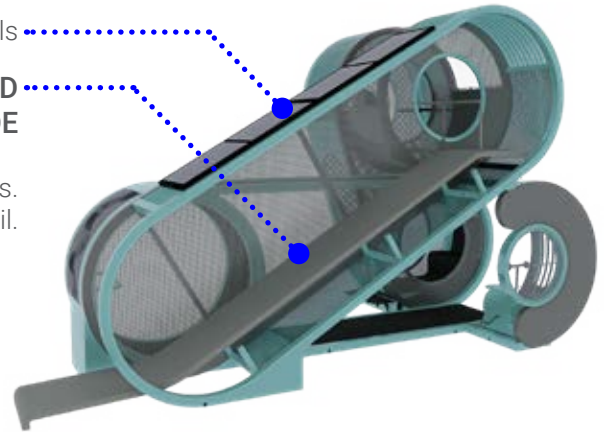

Tel: +603-5888 9104

Email: info@kineticsplay.com

Web: www.kineticsplay.com

2.SLIDING MODULE / ENCLOSED STAINLESS-STEEL SLIDE

- Interior facade to be seamless.
- Transition platform with guardrail.

Solar panels

1.ENERGY HANK-CRANK

Energy is generated by user's kinetics energy, by rotating the hand crank. Energy is then transformed into interactive LED light symbol.

- Climbing net
- wavy crawler to top

3.ENERGY LEG CYCLE

User cycles on the leg pedal to generate electricity to activate hologram fan.
- Hologam fan + LED light effect

4.ENERGY HAMSTER WHEEL

Energy is generated by user's kinetic energy, by running on the hamster wheel. Energy is then transformed into interactive LED light around the structure.