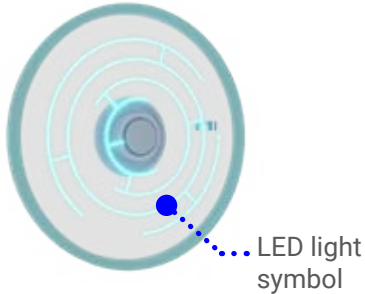

2.SLIDING MODULE / ENCLOSED STAINLESS-STEEL SLIDE

- Interior facade to be seamless.
- Transition platform with guardrail.

Solar panels

1.ENERGY HANK-CRANK

Energy is generated by user's kinetics energy, by rotating the hand crank. Energy is then transformed into interactive LED light symbol.

- Climbing net
- wavy crawler to top

3.ENERGY LEG CYCLE

User cycles on the leg pedal to generate electricity to activate hologram fan.
- Hologam fan + LED light effect

4.ENERGY HAMSTER WHEEL

Energy is generated by user's kinetic energy, by running on the hamster wheel. Energy is then transformed into interactive LED light around the structure.

5.DYNAMIC HAMSTER WHEEL

Energy is generated by user's kinetic energy, by running on the hamster wheel. Energy is then transformed into interactive motion graphic displayed at the windows.

Subject to change without prior notice

Kinetics Play Sdn Bhd

Lot 2-44 Jalan SU7, Lion Industrial Park, Persiaran Tengku Ampuan, 40300 Shah Alam, Selangor, Malaysia.

Tel: +603-5888 9104

Email: info@kineticsplay.com

Web: www.kineticsplay.com