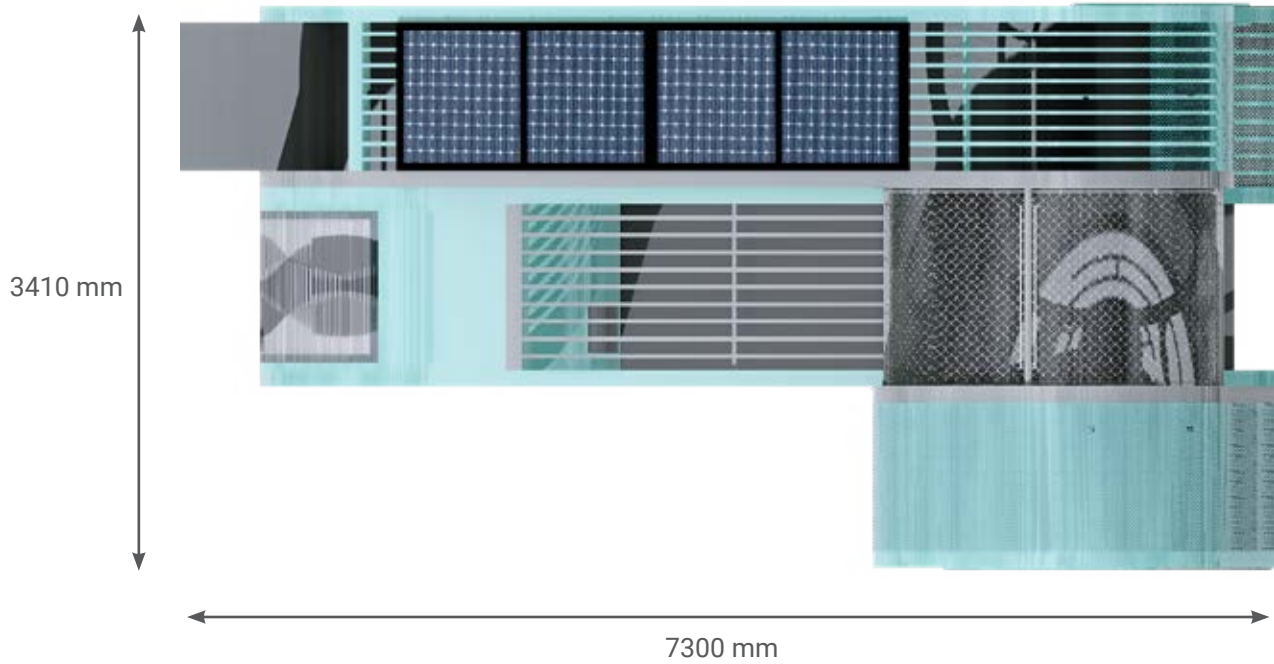

Subject to change without prior notice

Kinetics Play Sdn Bhd

Lot 2-44 Jalan SU7, Lion Industrial Park, Persiaran Tengku Ampuan, 40300 Shah Alam, Selangor, Malaysia.

Tel: +603-5888 9104

Email: info@kineticsplay.com

Web: www.kineticsplay.com