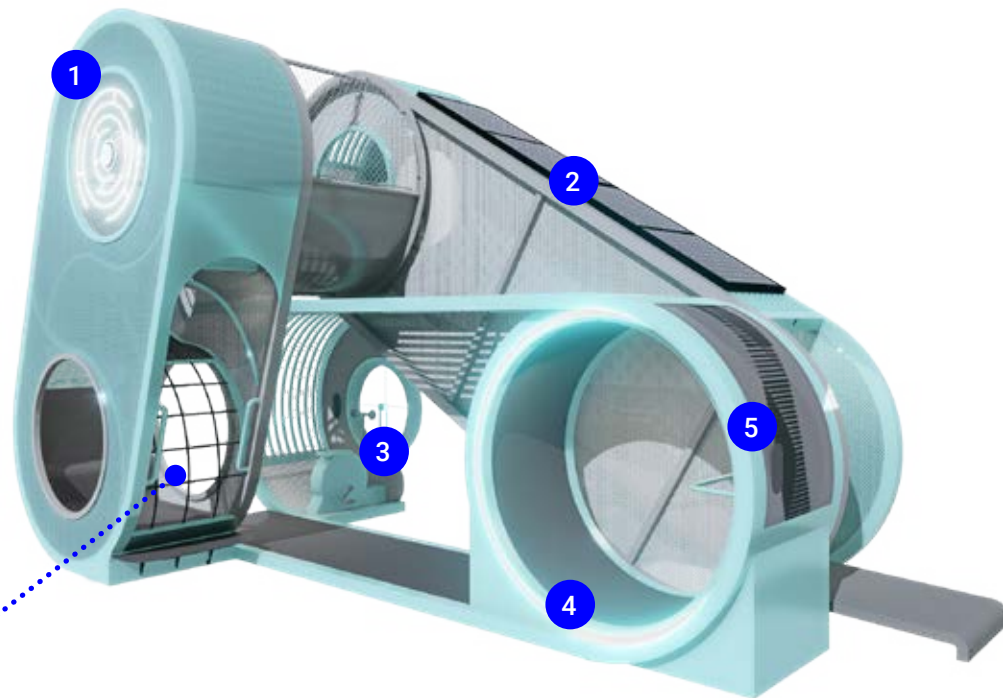

Tel: +603-5888 9104

Email: info@kineticsplay.com

Web: www.kineticsplay.com

2.SLIDING MODULE / ENCLOSED STAINLESS-STEEL SLIDE

- Interior facade to be seamless.
- Transition platform with guardrail.

Solar panels

1.ENERGY HANK-CRANK

Energy is generated by user's kinetics energy, by rotating the hand crank. Energy is then transformed into interactive LED light symbol.

- Climbing net
- wavy crawler to top

3.ENERGY LEG CYCLE

User cycles on the leg pedal to generate electricity to activate hologram fan.
- Hologam fan + LED light effect

4.ENERGY HAMSTER WHEEL

Energy is generated by user's kinetic energy, by running on the hamster wheel. Energy is then transformed into interactive LED light around the structure.

5.DYNAMIC HAMSTER WHEEL

Energy is generated by user's kinetic energy, by running on the hamster wheel. Energy is then transformed into interactive motion graphic displayed at the windows.

Subject to change without prior notice