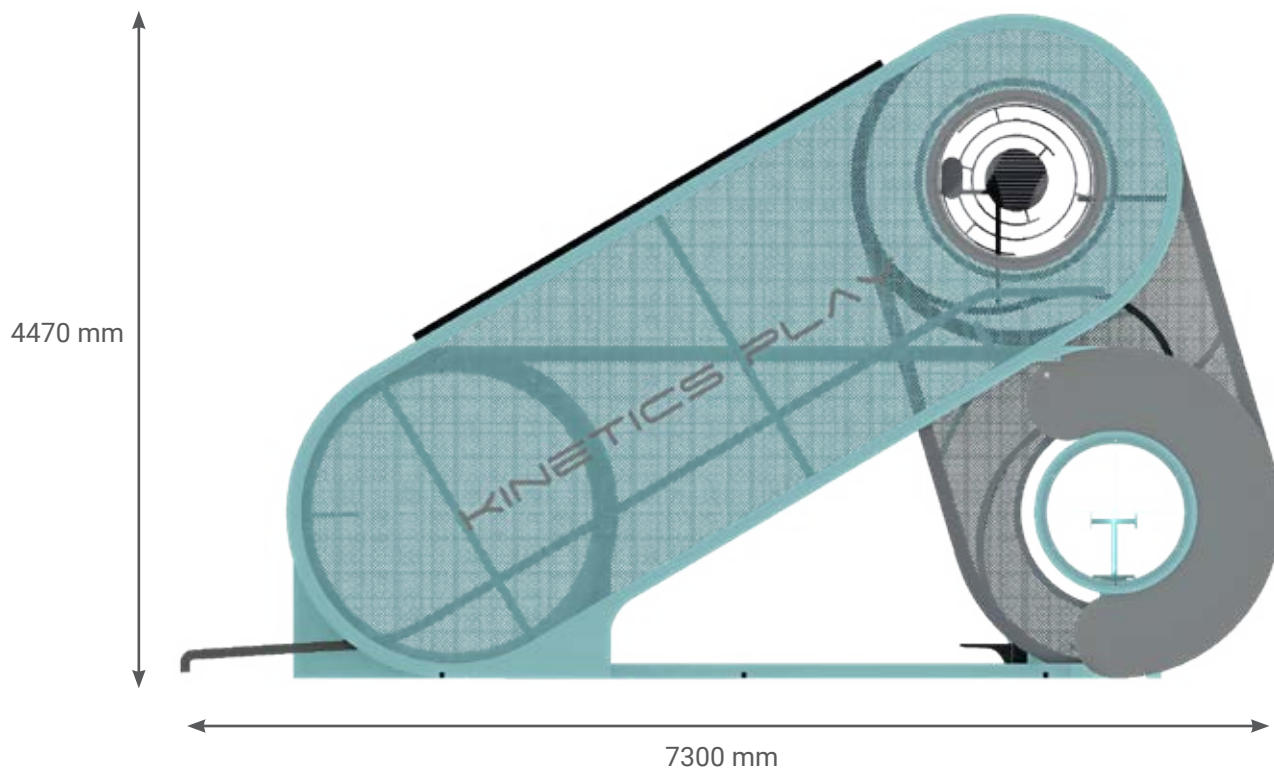

Subject to change without prior notice

Kinetics Play Sdn Bhd

Lot 2-44 Jalan SU7, Lion Industrial Park, Persiaran Tengku Ampuan, 40300 Shah Alam, Selangor, Malaysia.

Tel: +603-5888 9104

Email: info@kineticsplay.com

Web: www.kineticsplay.com