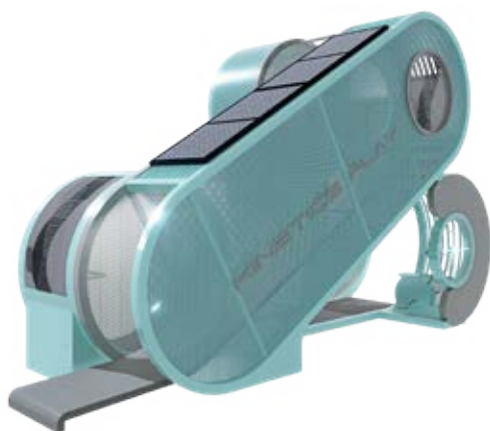

Energy Play Series

Product information

Product description

Medium Module

Inspired by the idea of energy sustainability, this design aims to raise awareness by creating an interactive play space where children can be inspired through act-and-react play experiences. These experiences stimulate interest in understanding the concept of sustainability. It seeks to spark curiosity, foster community connections and educate people on sustainability.

Category	: Playground
Age group	: 5-12 years old
Product Code	: KP200
Sizes (mm)	: L7300 x H4470 x W3410 mm

Front perspective

Rear perspective

Subject to change without prior notice

Kinetics Play Sdn Bhd

Lot 2-44 Jalan SU7, Lion Industrial Park, Persiaran Tengku Ampuan, 40300 Shah Alam, Selangor, Malaysia.

1.ENERGY HANK-CRANK

Energy is generated by user's kinetics energy, by rotating the hand crank. Energy is then transformed into interactive LED light symbol.

- Climbing net
- wavy crawler to top

3.ENERGY LEG CYCLE

User cycles on the leg pedal to generate electricity to activate hologram fan.
- Hologam fan + LED light effect

4.ENERGY HAMSTER WHEEL

Energy is generated by user's kinetic energy, by running on the hamster wheel. Energy is then transformed into interactive LED light around the structure.