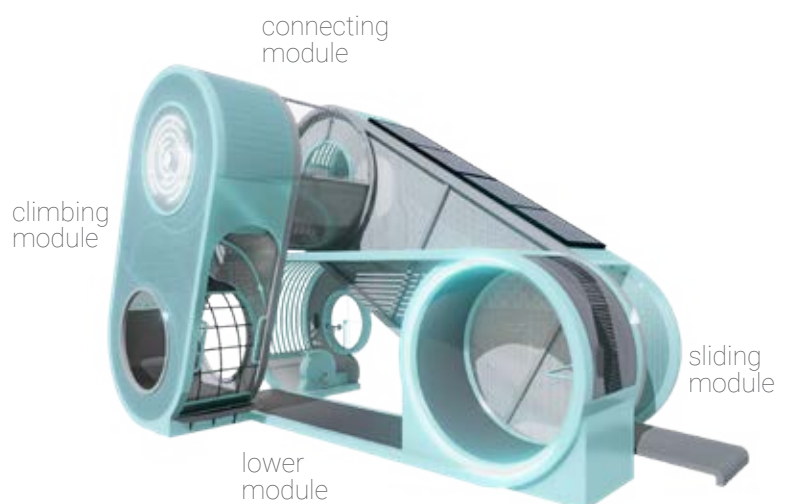

Rear perspective

Subject to change without prior notice

Kinetics Play Sdn Bhd

Lot 2-44 Jalan SU7, Lion Industrial Park, Persiaran Tengku Ampuan, 40300 Shah Alam, Selangor, Malaysia.

Tel: +603-5888 9104

Email: info@kineticsplay.com

Web: www.kineticsplay.com