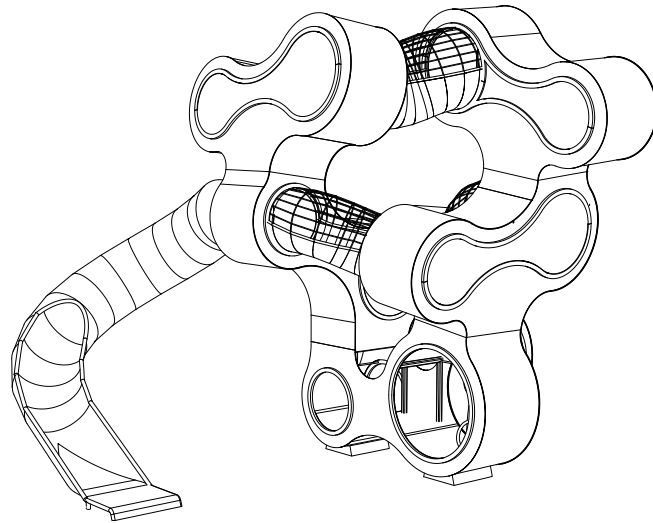

6000mm

5300mm

6600mm

Subject to change without prior notice

Kinetics Play Sdn Bhd

Lot 2-44 Jalan SU7, Lion Industrial Park, Persiaran Tengku Ampuan, 40300 Shah Alam, Selangor, Malaysia.

Tel: +603-5888 9104

Email: info@kineticsplay.com

Web: www.kineticsplay.com