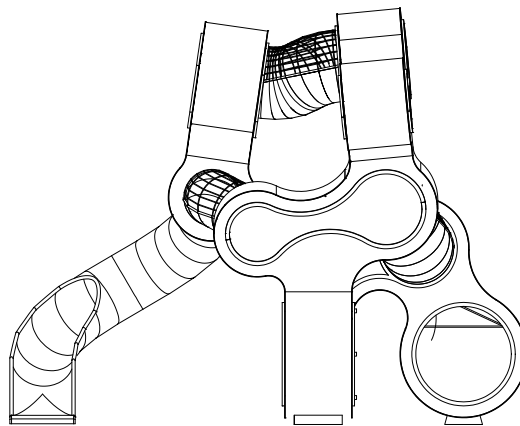

Fidget Climber

Product information

Product description

A unique sculpture that resembles a fidget spinner, this vertical play sculpture with its fidget-like shapes has delighted the imagination of many kids. Fidget pods are incorporated within the structure for children to discover and retreat into. Large windows offer a good view of the surroundings, making the structure light, airy and fun to explore.

Category	: Vertical Playground
Age group	: 6 -12 years old
Product Code	: CV0002SM
Sizes (mm)	: L6600 x H5300 x W6000 mm

Subject to change without prior notice

Kinetics Play Sdn Bhd

Lot 2-44 Jalan SU7, Lion Industrial Park, Persiaran Tengku Ampuan, 40300 Shah Alam, Selangor, Malaysia.

Tel: +603-5888 9104

Email: info@kineticsplay.com

Web: www.kineticsplay.com

6000mm

5300mm

6600mm

Subject to change without prior notice

Kinetics Play Sdn Bhd