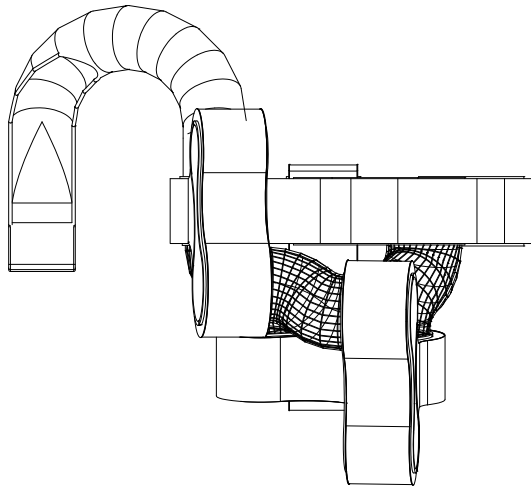

Fidget Climber

Product information

Product description

A unique sculpture that resembles a fidget spinner, this vertical play sculpture with its fidget-like shapes has delighted the imagination of many kids. Fidget pods are incorporated within the structure for children to discover and retreat into. Large windows offer a good view of the surroundings, making the structure light, airy and fun to explore.

Category	: Vertical Playground
Age group	: 6 -12 years old
Product Code	: CV0002SM
Sizes (mm)	: L6600 x H5300 x W6000 mm

Subject to change without prior notice

Kinetics Play Sdn Bhd

Lot 2-44 Jalan SU7, Lion Industrial Park, Persiaran Tengku Ampuan, 40300 Shah Alam, Selangor, Malaysia.

Tel: +603-5888 9104

Email: info@kineticsplay.com

Web: www.kineticsplay.com

6000mm

5300mm

6600mm

Subject to change without prior notice

Kinetics Play Sdn Bhd