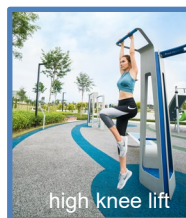

We will continue to make product improvement and reserve the right to change design specification without notice.

Kinetics Play Sdn Bhd

Lot 2-44, Jalan SU7, Lion Industrial Park, Persiaran Tengku Ampuan, 40300 Shah Alam, Selangor, Malaysia.

Tel: +603-5888 9104

Email: info@kineticsplay.com

Web: www.kineticsplay.com