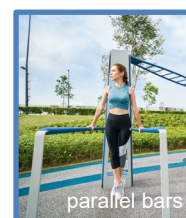

We will continue to make product improvement and reserve the right to change design specification without notice.

Kinetics Play Sdn Bhd

Lot 2-44, Jalan SU7, Lion Industrial Park, Persiaran Tengku Ampuan, 40300 Shah Alam, Selangor, Malaysia.

Tel: +603-5888 9104

Email: info@kineticsplay.com

Web: www.kineticsplay.com