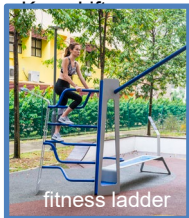

### Product Description

Kinetics BL3140 comprises of 10 equipment in 1 set.

- Flat Bench
- Jump Touch Beam
- Spring-Up Bars
- Chin-Up Bars
- Fitness Ladder
- Knee Lift High Bar
- Hang Ladder
- Parallel Bars
- Body Curl

Category : Kinetics Fitness Equipment

Age group : 16yrs & above

Size (mm) : 8540L x 8426W x 2776H

Maximum users : 12 users

We will continue to make product improvement and reserve the right to change design specification without notice.