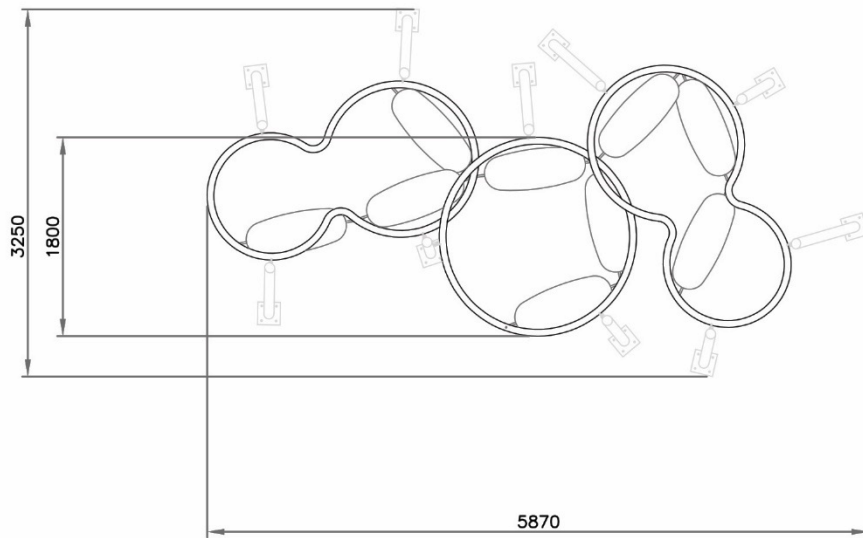

We will continue to make product improvement and reserve the right to change design specifications for safety and product enhancement purposes.

Kinetics Play Sdn Bhd

Lot 2-44, Jalan SU7, Lion Industrial Park, Persiaran Tengku Ampuan, 40300 Shah Alam, Selangor.

Tel: +603-5888 9104

Email: info@kineticsplay.com

Web: www.kineticsplay.com