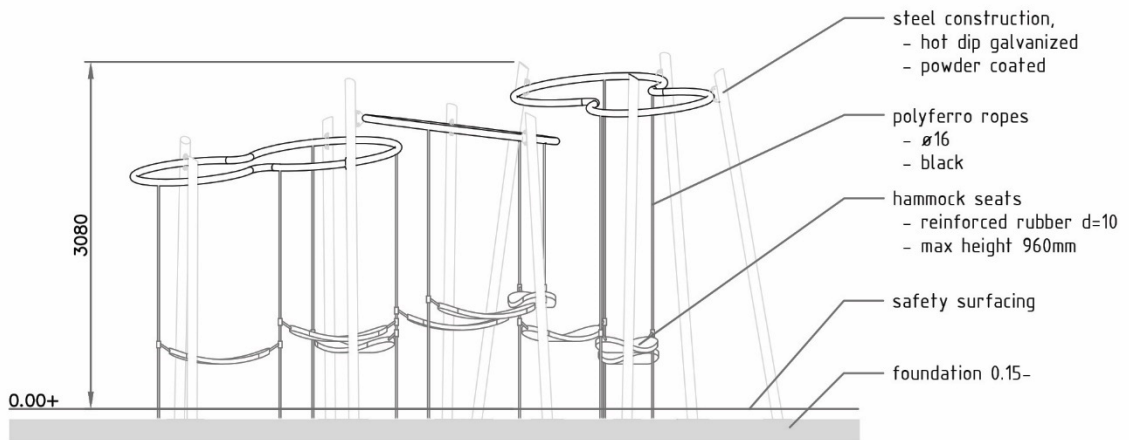

We will continue to make product improvement and reserve the right to change design specifications for safety and product enhancement purposes.

Kinetics Play Sdn Bhd

Lot 2-44, Jalan SU7, Lion Industrial Park, Persiaran Tengku Ampuan, 40300 Shah Alam, Selangor.

Tel: +603-5888 9104

Email: info@kineticsplay.com

Web: www.kineticsplay.com