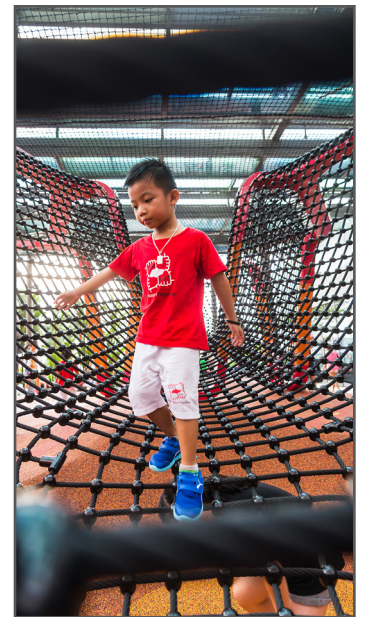

Hex Play Nest

Product information

Product description

Children can have a thrilling experience while climbing the hammock. They also can sit on the hammock if they desire to rest. Along the Hex is the rope net that surrounds it like a canvas. The kids can either climb or walk on the nets for their preferred play conditions.

Category	: Vertical Playground
Age group	: 2-12 years old
Product Code	: CV0062SM
Sizes (mm)	: L9835 x H2830 x W11150mm
Maximum users	: 35 users

Subject to change without prior notice

Kinetics Play Sdn Bhd