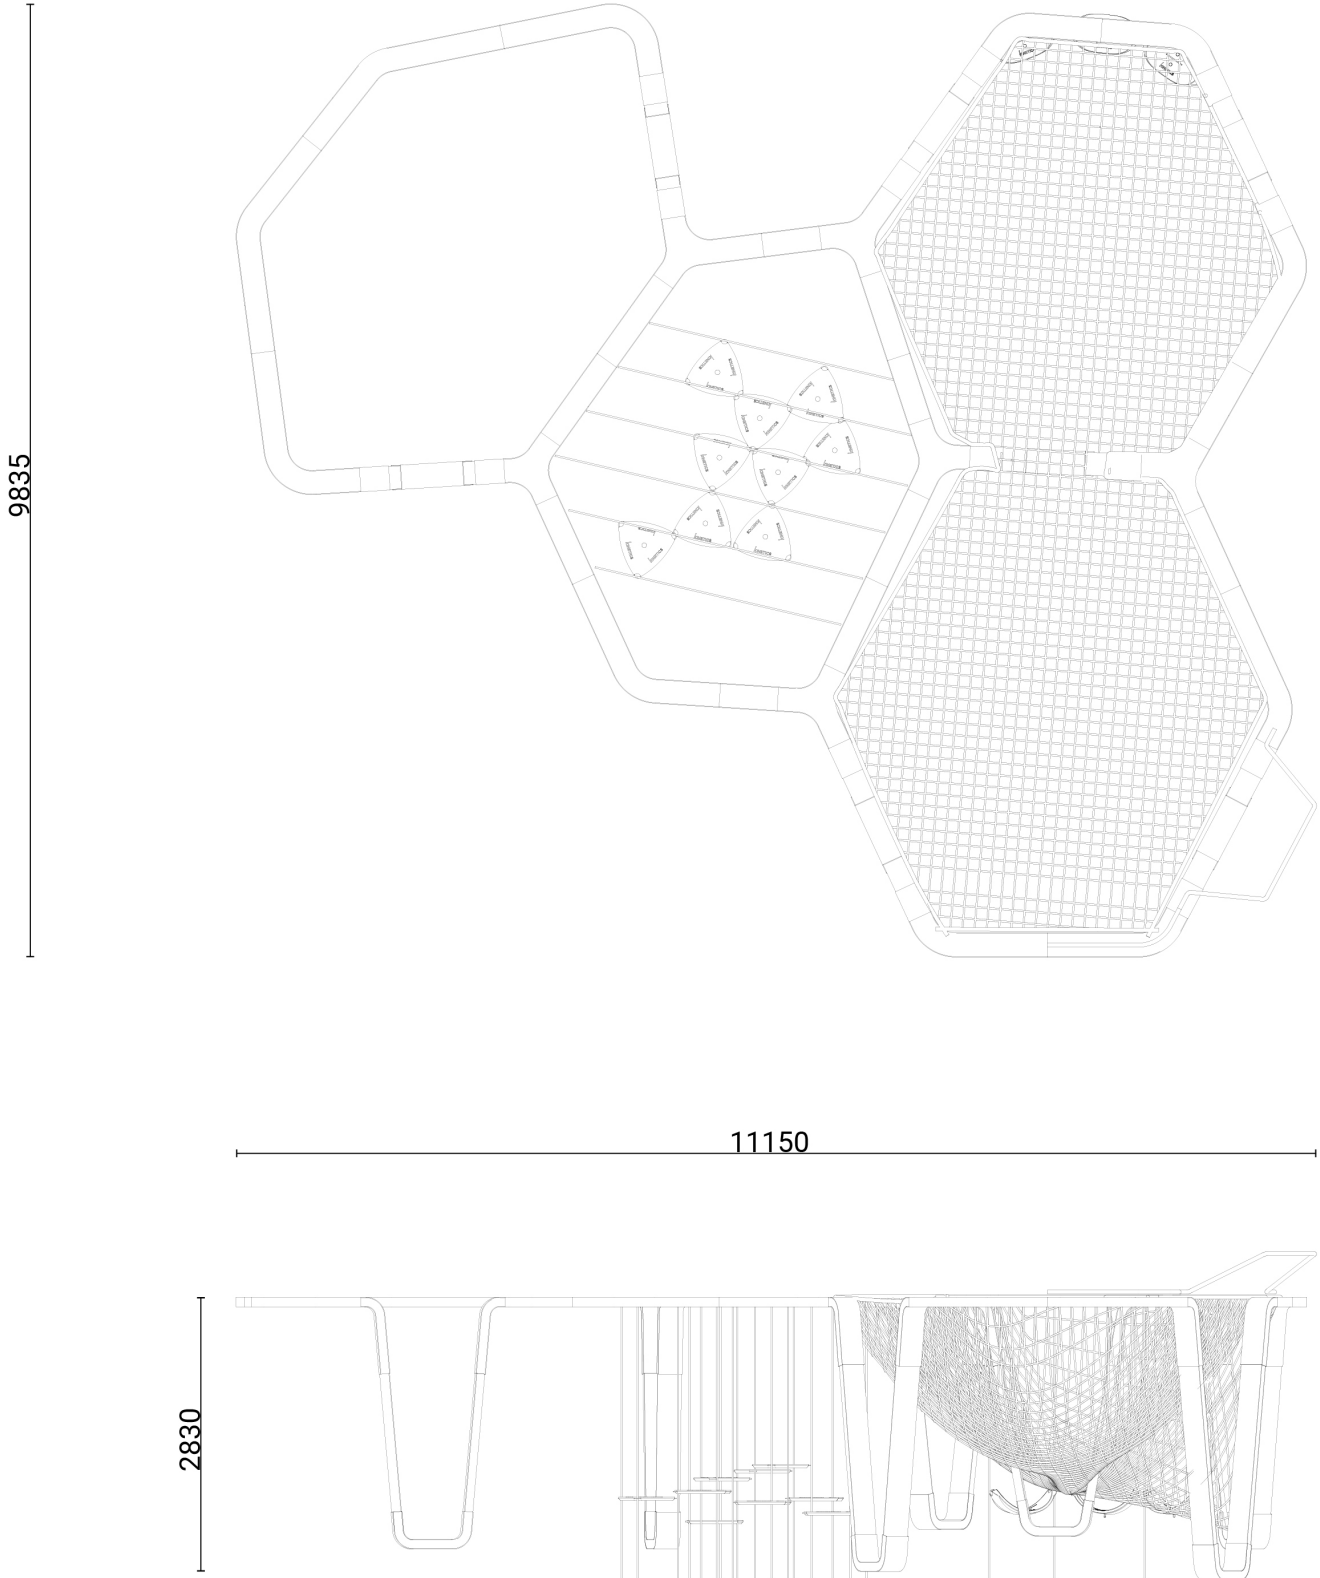

Subject to change without prior notice

Kinetics Play Sdn Bhd

Lot 2-44 Jalan SU7, Lion Industrial Park, Persiaran Tengku Ampuan, 40300 Shah Alam, Selangor, Malaysia.

Tel: +603-5888 9104

Email: info@kineticsplay.com

Web: www.kineticsplay.com