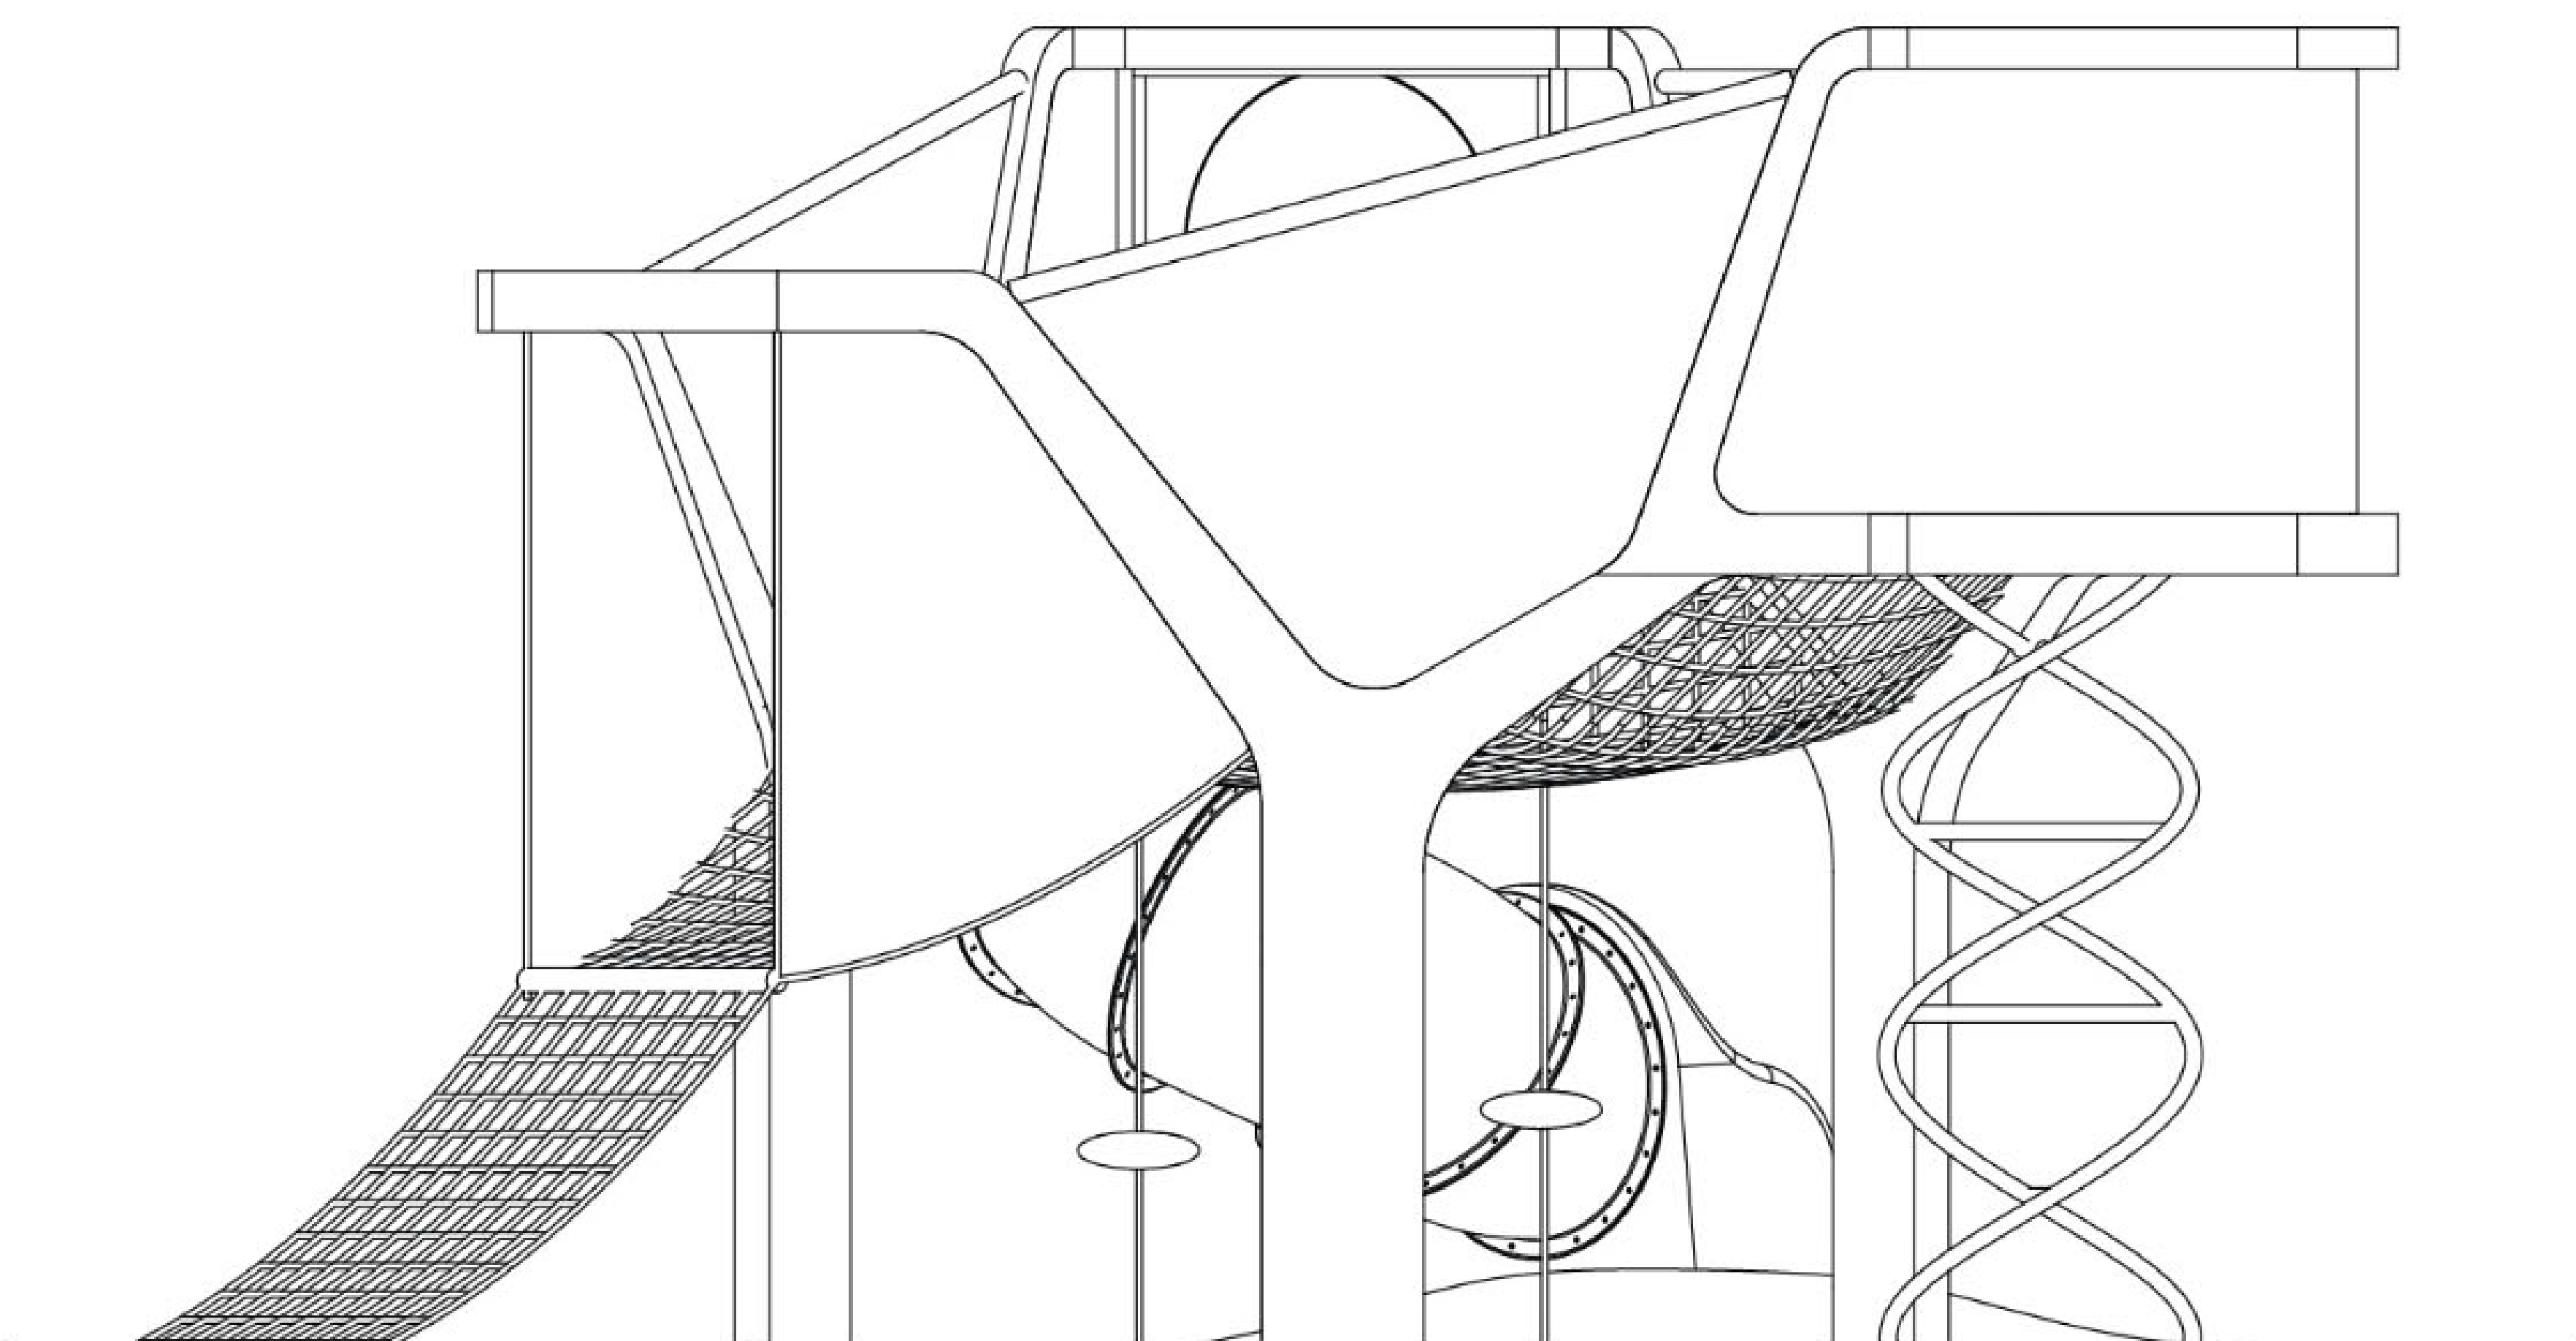

## 1 Tree with Slide

### Product Description

A single tree tower with multiple accesses to rope net platform with a fun slide exit. Design mimics banyan tree structure which having an empty core with a column structure surrounding it.

Category	: Modern Banyan
Age group	: 6-12 yrs old
Sizes (mm)	: 5600L x 5500W x 3200H
Maximum users:	: 12 users

We will continue to make product improvement and reserve the right to change design specifications for safety and product enhancement purposes.