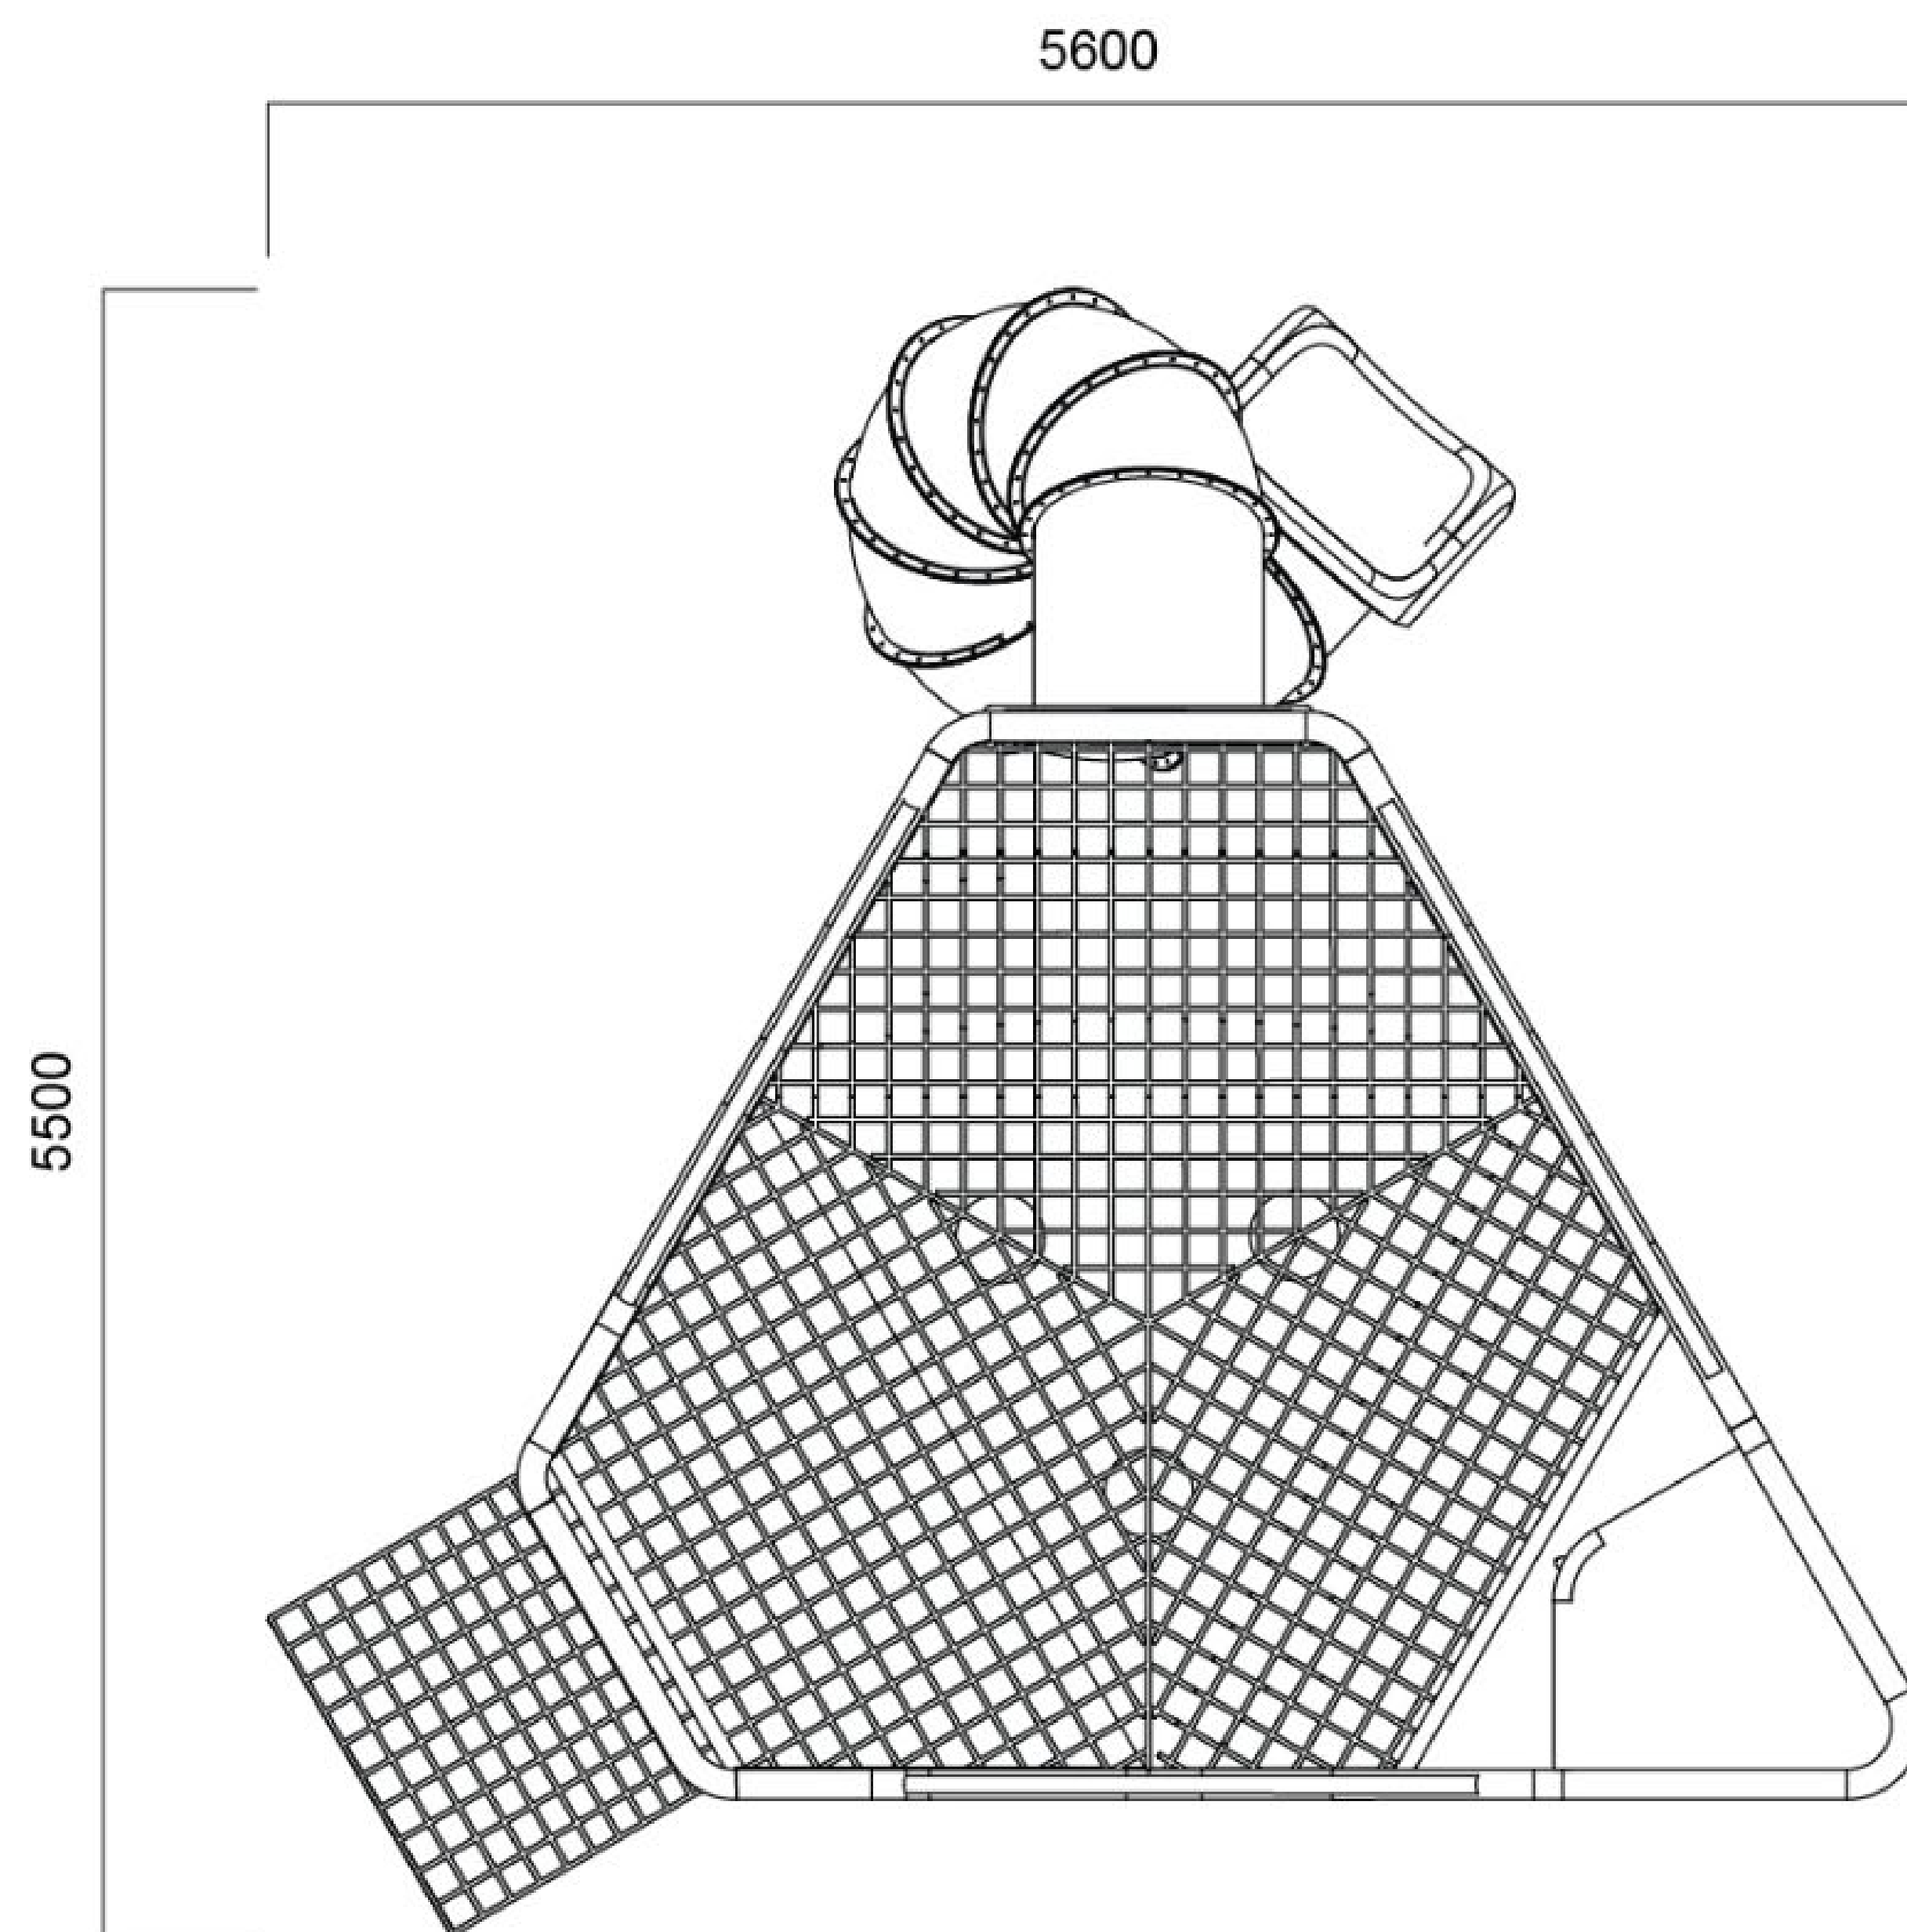

We will continue to make product improvement and reserve the right to change design specifications for safety and product enhancement purposes.

Kinetics Play Sdn Bhd

Lot 2-44 Jalan SU7, Lion Industrial Park, Persiaran Tengku Ampuan, 40300 Shah Alam, Selangor, Malaysia.

Tel: +603-5888 9104

Email: info@kineticsplay.com

Web: www.kineticsplay.com