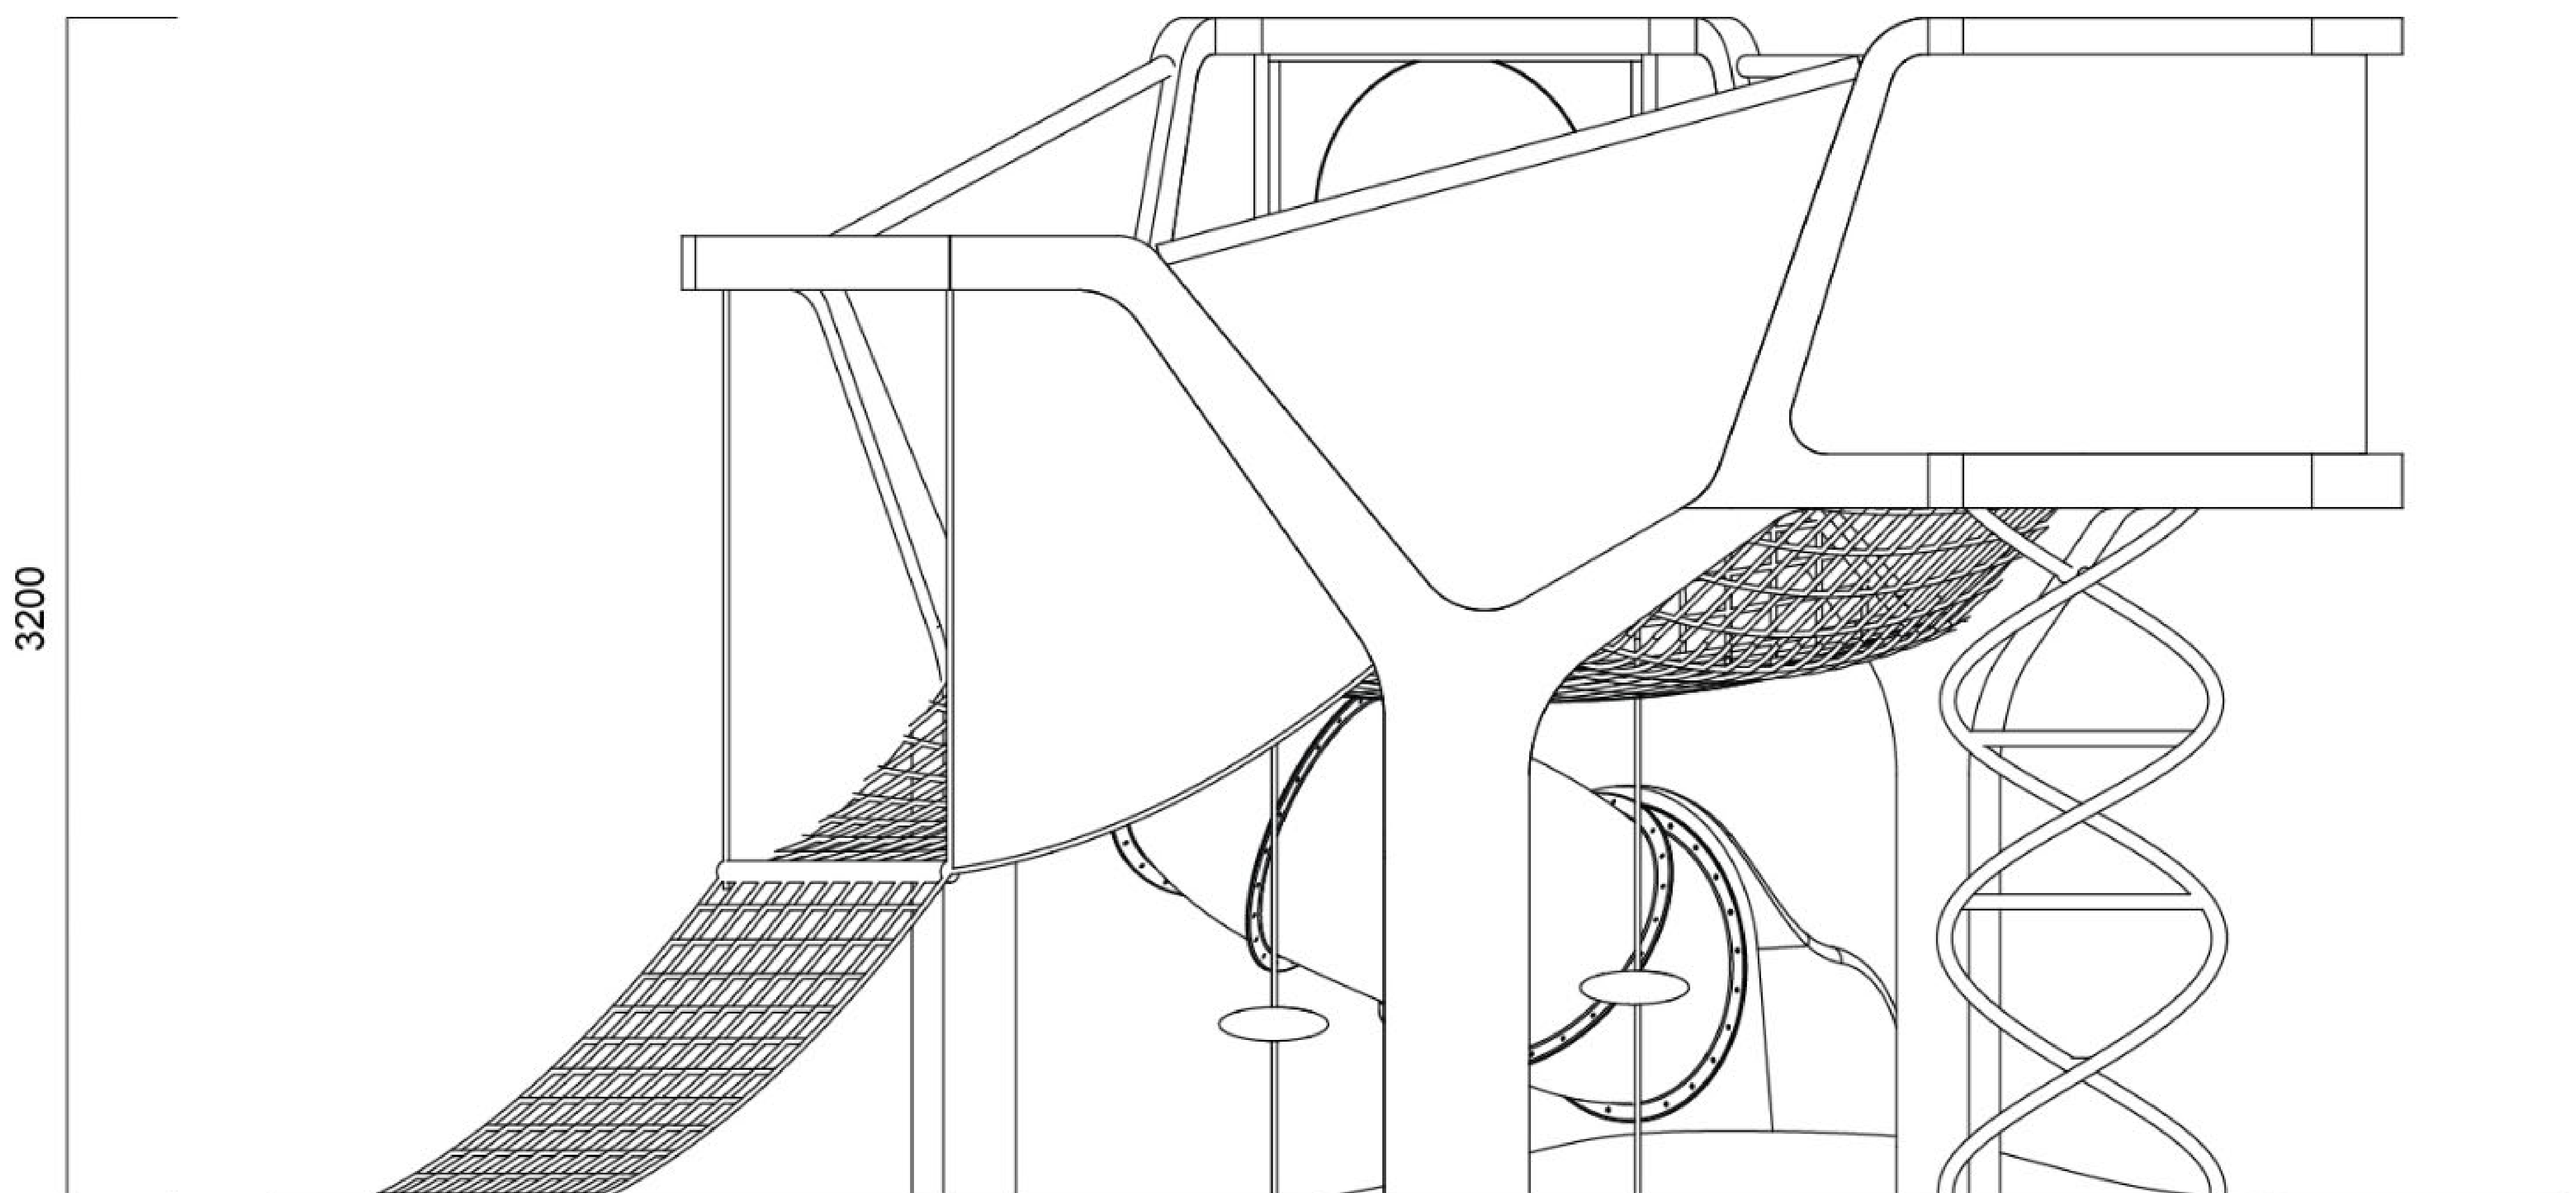

We will continue to make product improvement and reserve the right to change design specifications for safety and product enhancement purposes.

Kinetics Play Sdn Bhd

Lot 2-44 Jalan SU7, Lion Industrial Park, Persiaran Tengku Ampuan, 40300 Shah Alam, Selangor, Malaysia.

Tel: +603-5888 9104

Email: info@kineticsplay.com

Web: www.kineticsplay.com