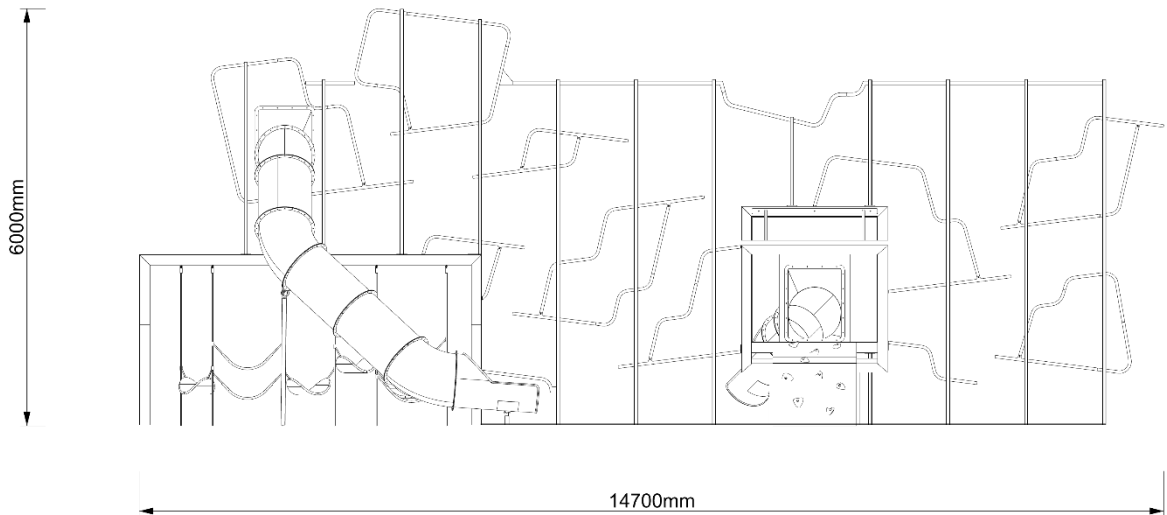

We will continue to make product improvement and reserve the right to change design specifications for safety and product enhancement purposes.

Kinetics Play Sdn Bhd

Lot 2-44 Jalan SU7, Lion Industrial Park, Persiaran Tengku Ampuan, 40300 Shah Alam, Selangor, Malaysia.

Tel: +603-5888 9104

Email: info@kineticsplay.com

Web: www.kineticsplay.com