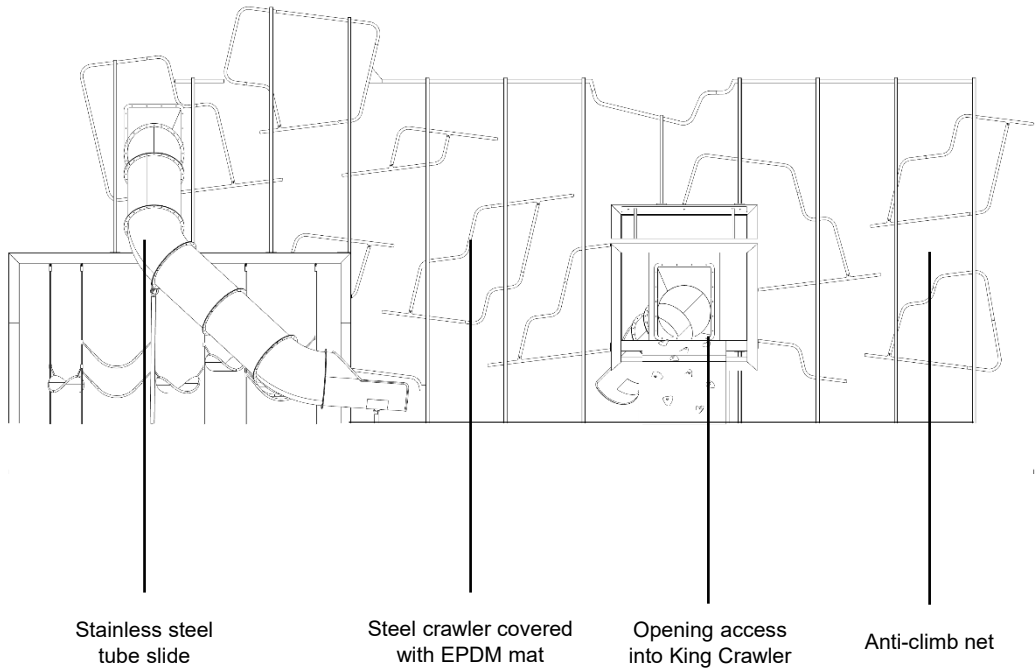

We will continue to make product improvement and reserve the right to change design specifications for safety and product enhancement purposes.

Kinetics Play Sdn Bhd

Lot 2-44 Jalan SU7, Lion Industrial Park, Persiaran Tengku Ampuan, 40300 Shah Alam, Selangor, Malaysia.

Tel: +603-5888 9104

Email: info@kineticsplay.com

Web: www.kineticsplay.com