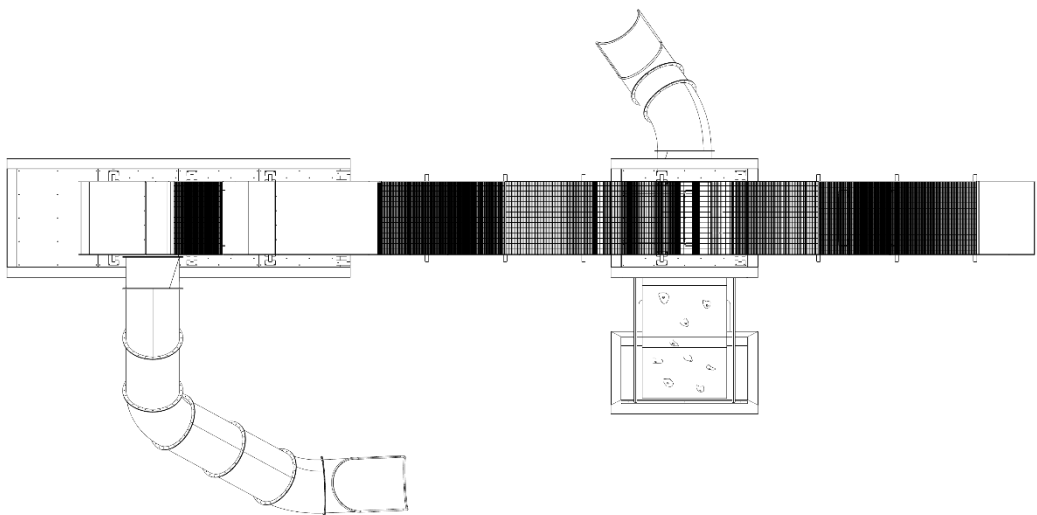

We will continue to make product improvement and reserve the right to change design specifications for safety and product enhancement purposes.

Kinetics Play Sdn Bhd

Lot 2-44 Jalan SU7, Lion Industrial Park, Persiaran Tengku Ampuan, 40300 Shah Alam, Selangor, Malaysia.

Tel: +603-5888 9104

Email: info@kineticsplay.com

Web: www.kineticsplay.com