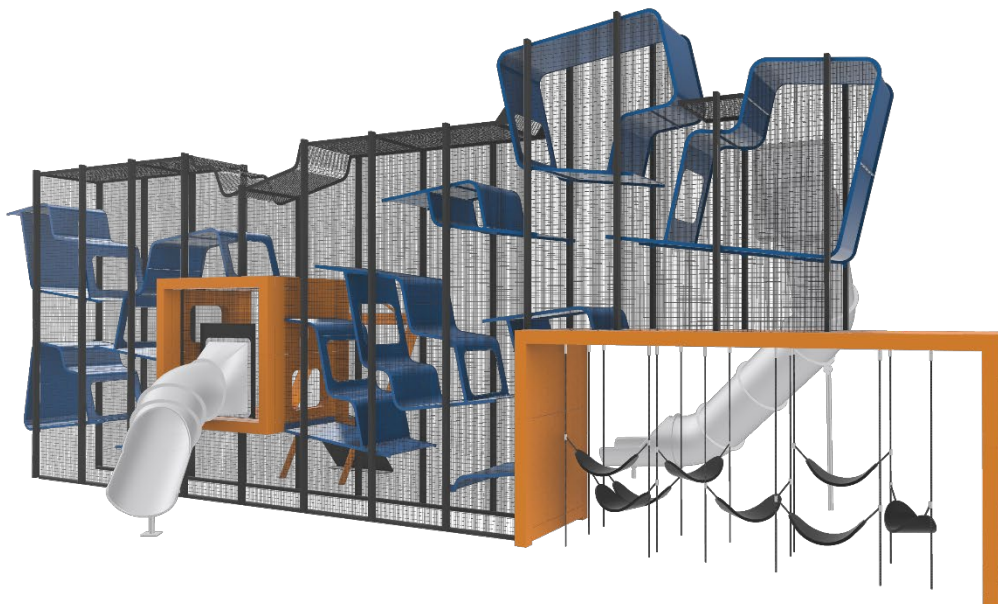

King Crawler Module 11

Product Information

Product Description

King Crawler is a space saving vertical urban play structure big enough for 50 children at once.

Category	: Vertical Play
Age group	: 6-12 yrs old
Sizes (mm)	: 14700L x 7200W x 6000H
Maximum users:	: 50 users