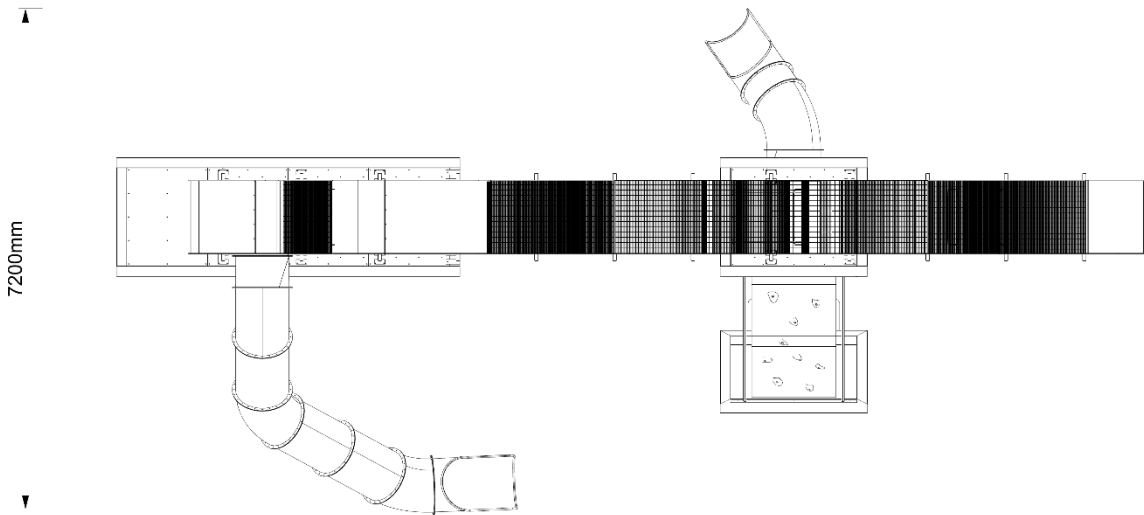

We will continue to make product improvement and reserve the right to change design specifications for safety and product enhancement purposes.

Kinetics Play Sdn Bhd

Lot 2-44 Jalan SU7, Lion Industrial Park, Persiaran Tengku Ampuan, 40300 Shah Alam, Selangor, Malaysia.

Tel: +603-5888 9104

Email: info@kineticsplay.com

Web: www.kineticsplay.com