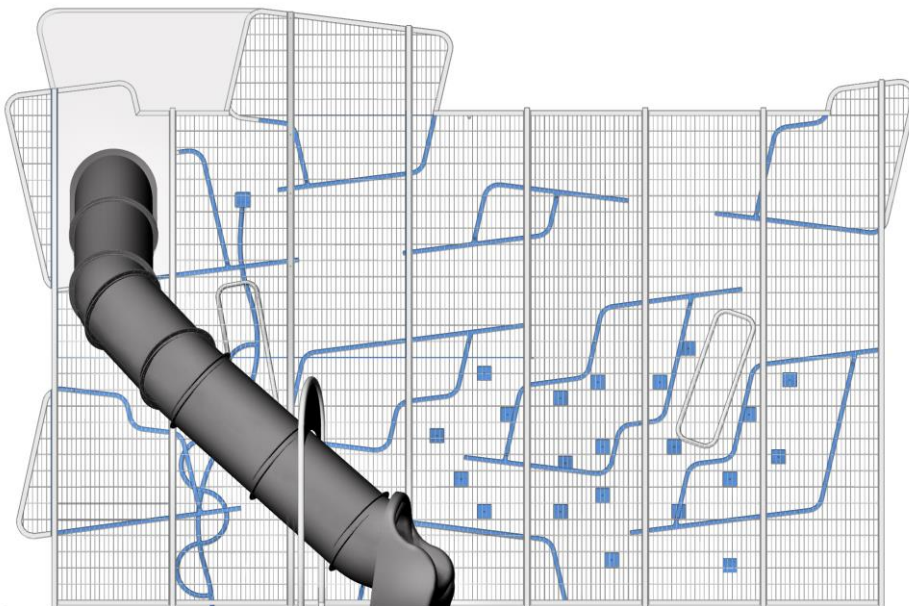

## King Crawler 7 Module w/ Plastic Slide

### Product Description

King Crawler is a space saving urban vertical play structure big enough for 25 users.

Category	: Vertical Play
Age group	: 6-12y old
Sizes (mm)	: 9000L x 1250W x 6000H
Maximum Users	: 25 users