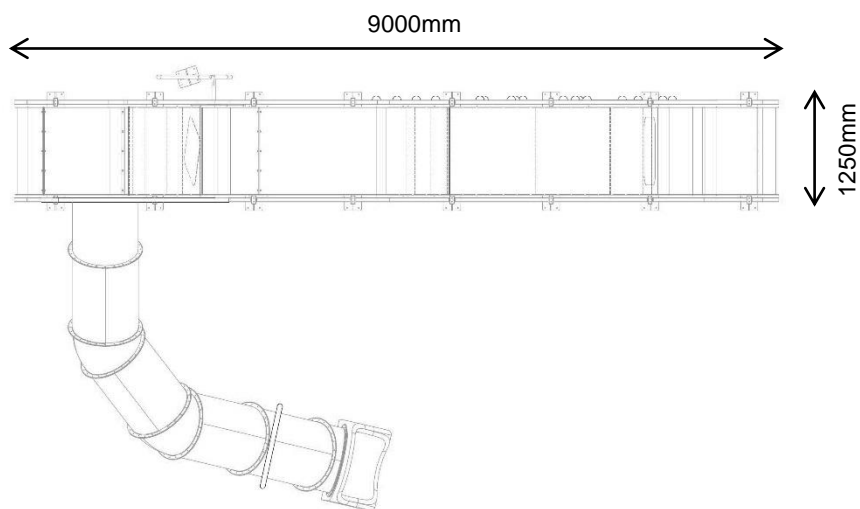

Subject to change without prior notice

Kinetics Play Sdn Bhd

Lot 2-44 Jalan SU7, Lion Industrial Park, Persiaran Tengku Ampuan, 40300 Shah Alam, Selangor, Malaysia.

Tel: +603-5888 9104

Email: info@kineticsplay.com

Web: www.kineticsplay.com