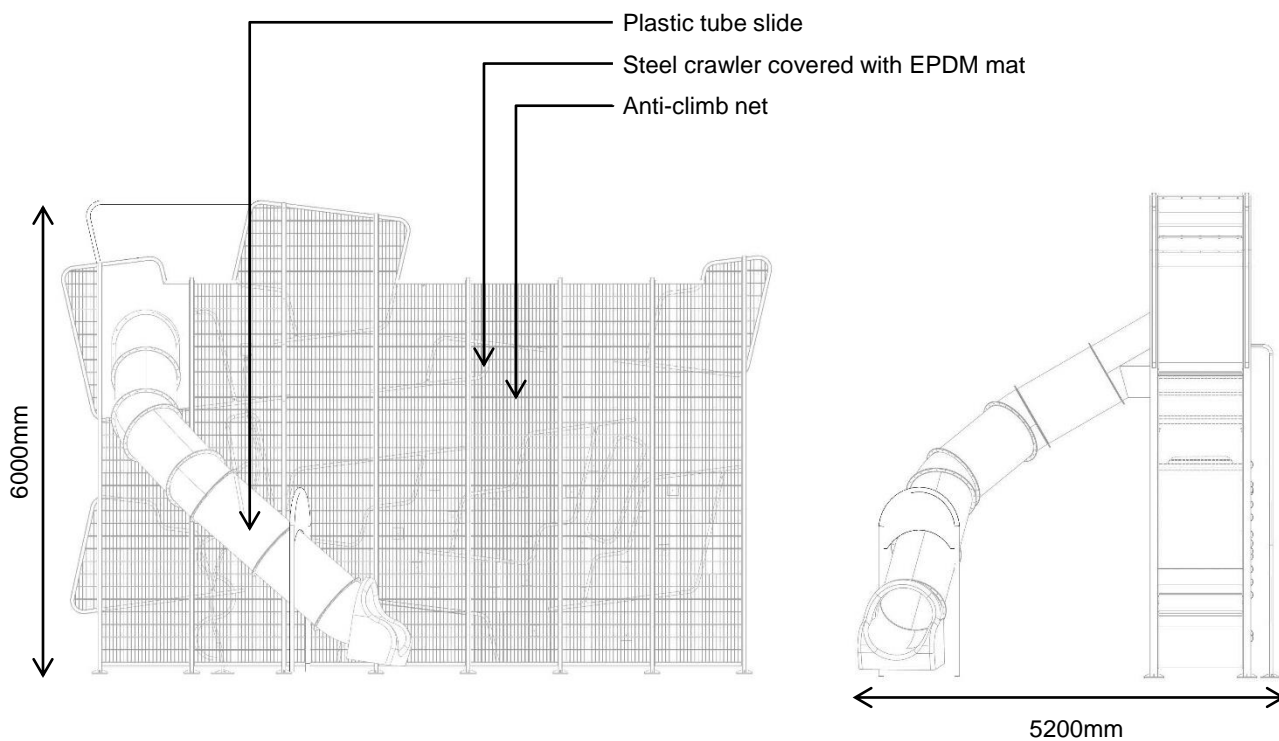

Subject to change without prior notice

Kinetics Play Sdn Bhd

Lot 2-44 Jalan SU7, Lion Industrial Park, Persiaran Tengku Ampuan, 40300 Shah Alam, Selangor, Malaysia.

Tel: +603-5888 9104

Email: info@kineticsplay.com

Web: www.kineticsplay.com