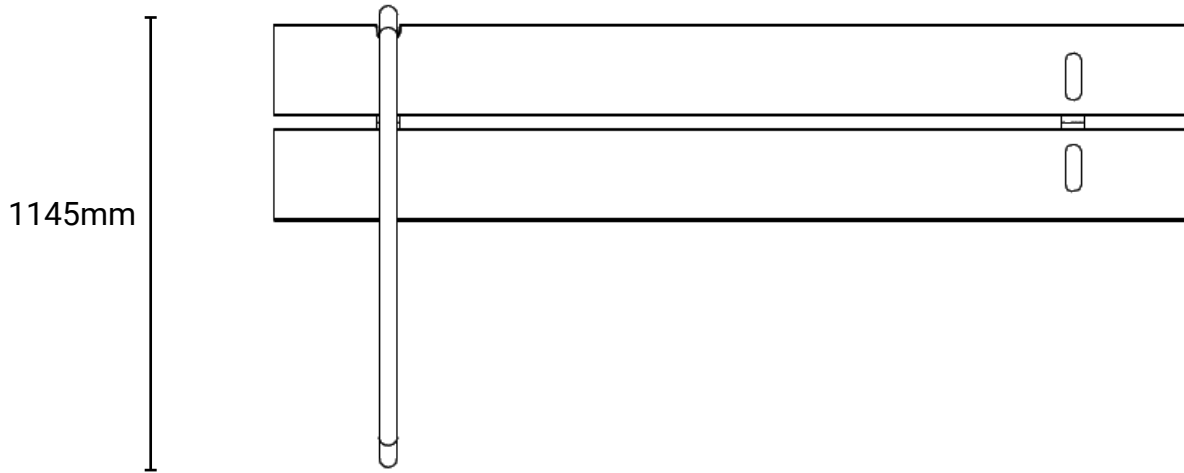

Subject to change without prior notice

Kinetics Play Sdn Bhd

Lot 2-44 Jalan SU7, Lion Industrial Park, Persiaran Tengku Ampuan, 40300 Shah Alam, Selangor, Malaysia.

Tel: +603-5888 9104

Email: info@kineticsplay.com

Web: www.kineticsplay.com