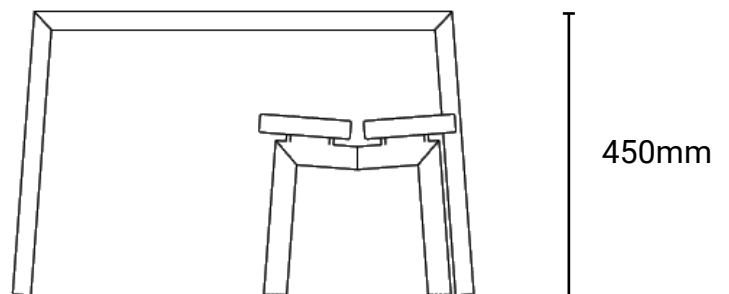

Subject to change without prior notice

Kinetics Play Sdn Bhd

Lot 2-44 Jalan SU7, Lion Industrial Park, Persiaran Tengku Ampuan, 40300 Shah Alam, Selangor, Malaysia.

Tel: +603-5888 9104

Email: info@kineticsplay.com

Web: www.kineticsplay.com