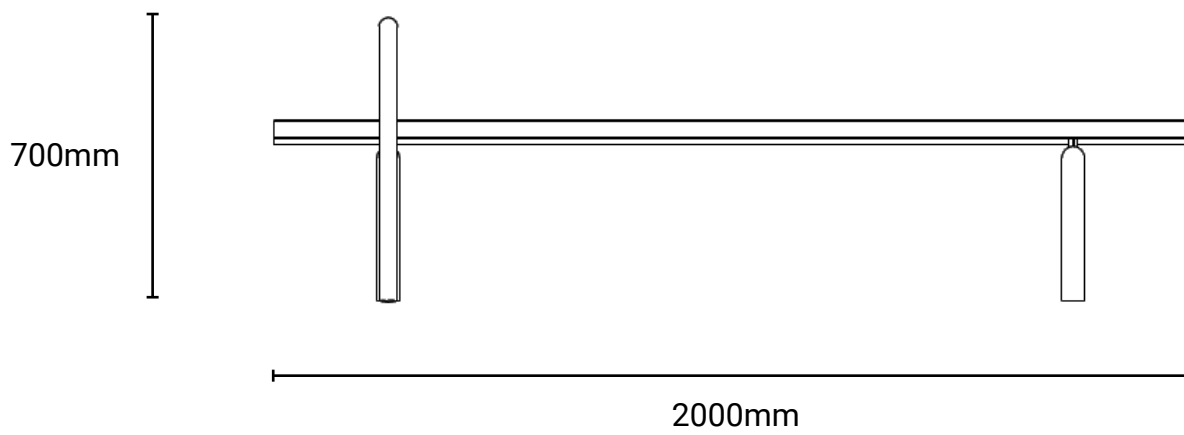

Subject to change without prior notice

Kinetics Play Sdn Bhd

Lot 2-44 Jalan SU7, Lion Industrial Park, Persiaran Tengku Ampuan, 40300 Shah Alam, Selangor, Malaysia.

Tel: +603-5888 9104

Email: info@kineticsplay.com

Web: www.kineticsplay.com