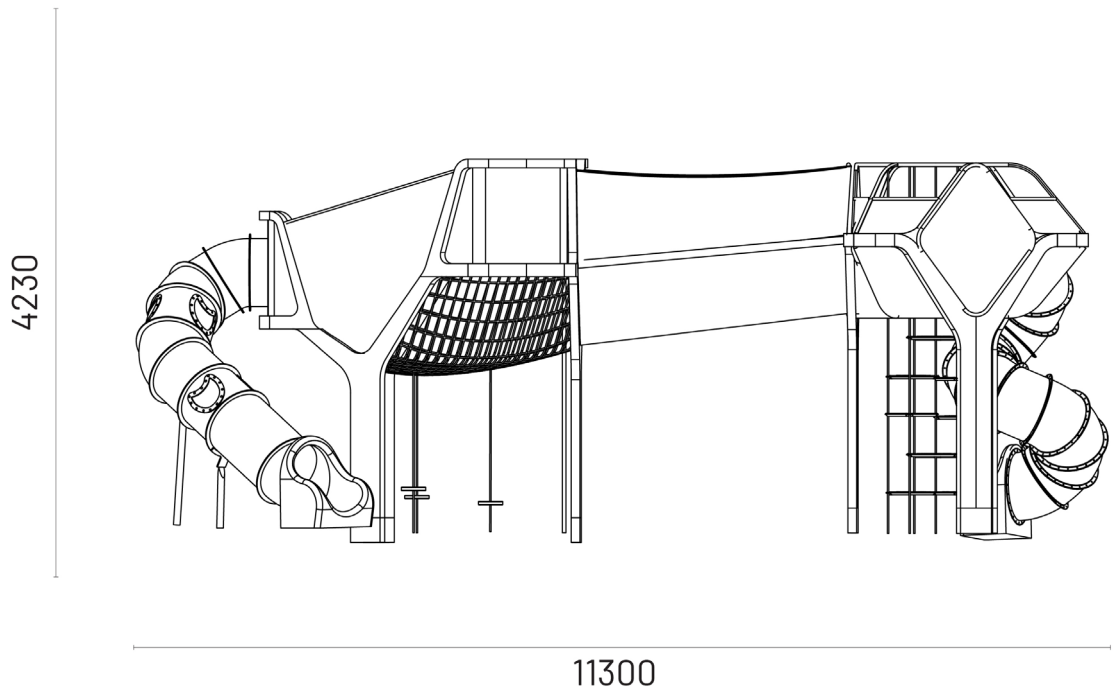

2 Trees With Double Slides

Product information

Product description

Inspired by the graceful form of banyan trees, this play tower blends nature with adventure. With its bold orange hue and modern styling, the structure instantly grabs attention and invites exploration. Two tall towers, reminiscent of banyan trunks, are connected by a fun wobbly bridge that challenges kids' balance and courage.

Category	: Modern Banyan
Age group	: 6-12 years old
Product Code	: CV0040SM
Sizes (mm)	: L11300 x H4230 x W6540 mm

Subject to change without prior notice.

KINETICS PLAY SDN. BHD. (1223254-U)

Lot 2-44 Jalan SU7, Lion Industrial Park, Persiaran Tengku Ampuan, 40300 Shah Alam, Selangor, Malaysia.
Tel: +603-5888 9104 Email: info@kineticsplay.com Web: www.kineticsplay.com