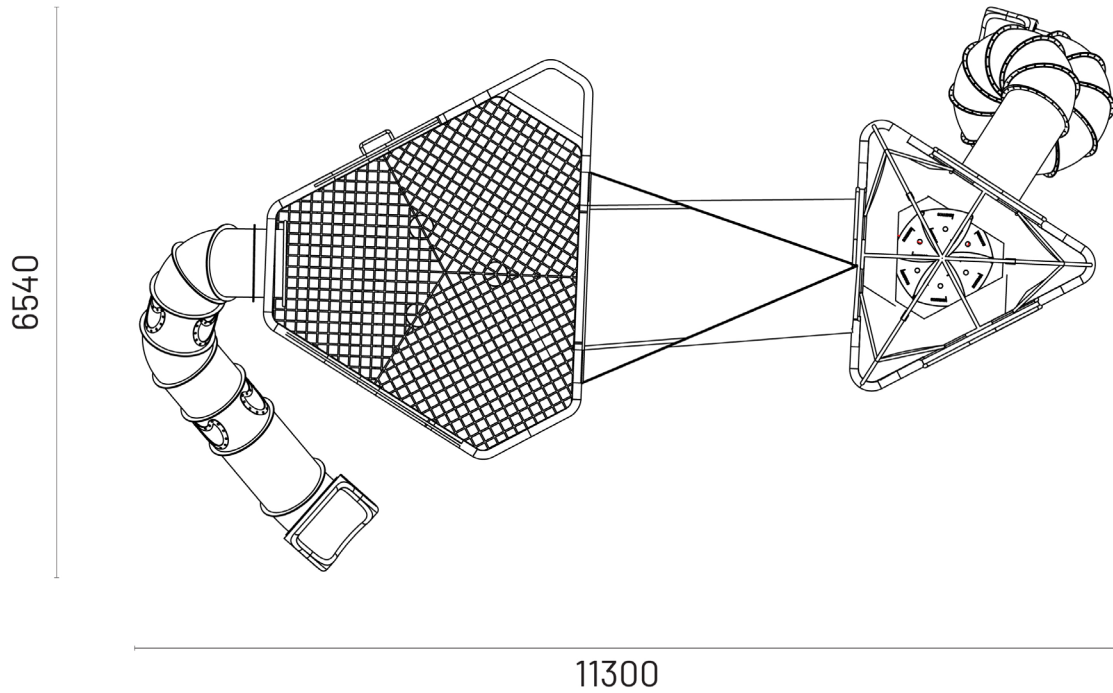

2 Trees With Double Slides

Product information

Product description

Inspired by the graceful form of banyan trees, this play tower blends nature with adventure. With its bold orange hue and modern styling, the structure instantly grabs attention and invites exploration. Two tall towers, reminiscent of banyan trunks, are connected by a fun wobbly bridge that challenges kids' balance and courage.

Category	: Modern Banyan
Age group	: 6-12 years old
Product Code	: CV0040SM
Sizes (mm)	: L11300 x H4230 x W6540 mm

Subject to change without prior notice.

KINETICS PLAY SDN. BHD. (1223254-U)

Lot 2-44 Jalan SU7, Lion Industrial Park, Persiaran Tengku Ampuan, 40300 Shah Alam, Selangor, Malaysia.
Tel: +603-5888 9104 Email: info@kineticsplay.com Web: www.kineticsplay.com