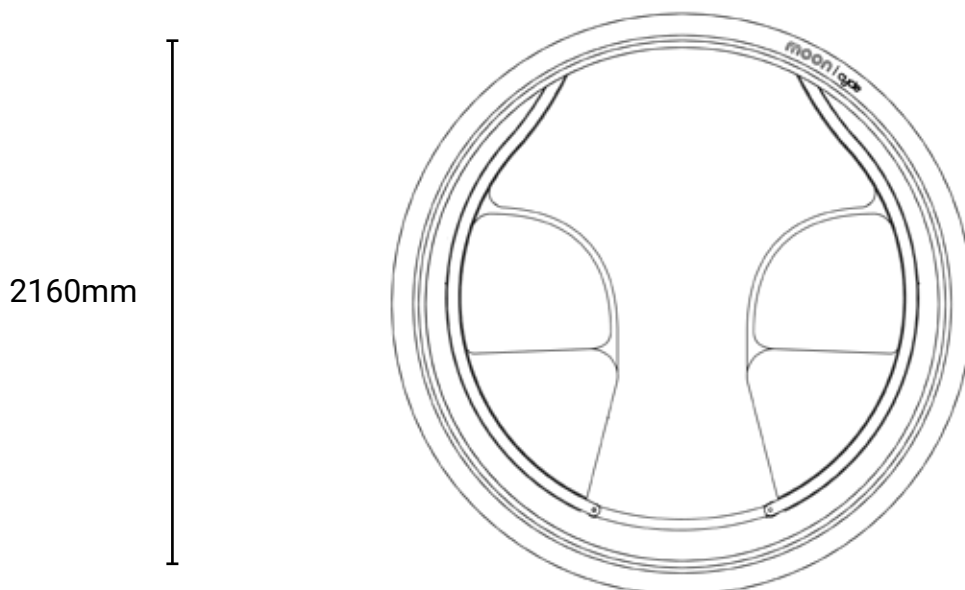

2160mm

Subject to change without prior notice

Kinetics Play Sdn Bhd

Lot 2-44 Jalan SU7, Lion Industrial Park, Persiaran Tengku Ampuan, 40300 Shah Alam, Selangor, Malaysia.

Tel: +603-5888 9104

Email: info@kineticsplay.com

Web: www.kineticsplay.com