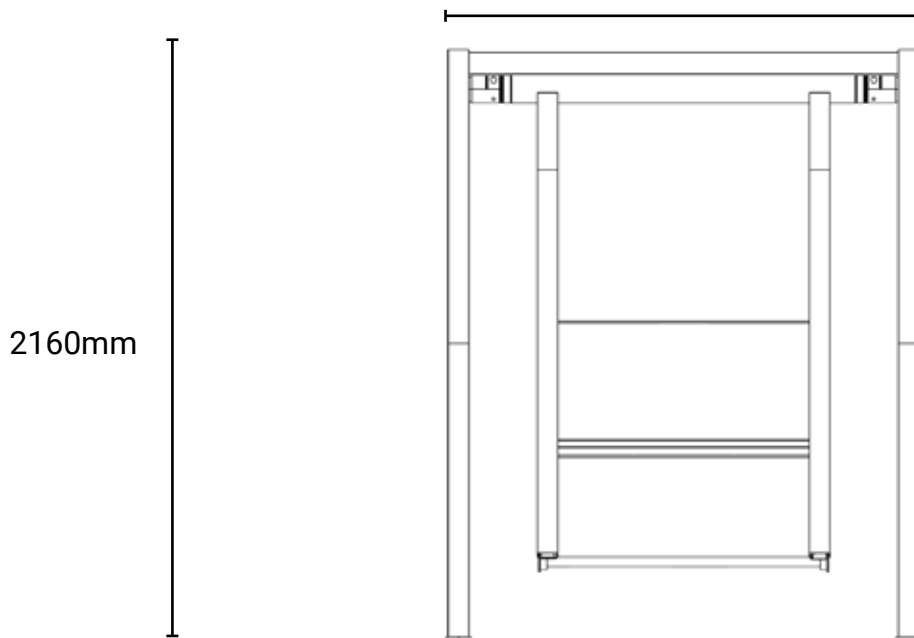

1735mm

2160mm

2160mm

Subject to change without prior notice

Kinetics Play Sdn Bhd

Lot 2-44 Jalan SU7, Lion Industrial Park, Persiaran Tengku Ampuan, 40300 Shah Alam, Selangor, Malaysia.

Tel: +603-5888 9104

Email: info@kineticsplay.com

Web: www.kineticsplay.com