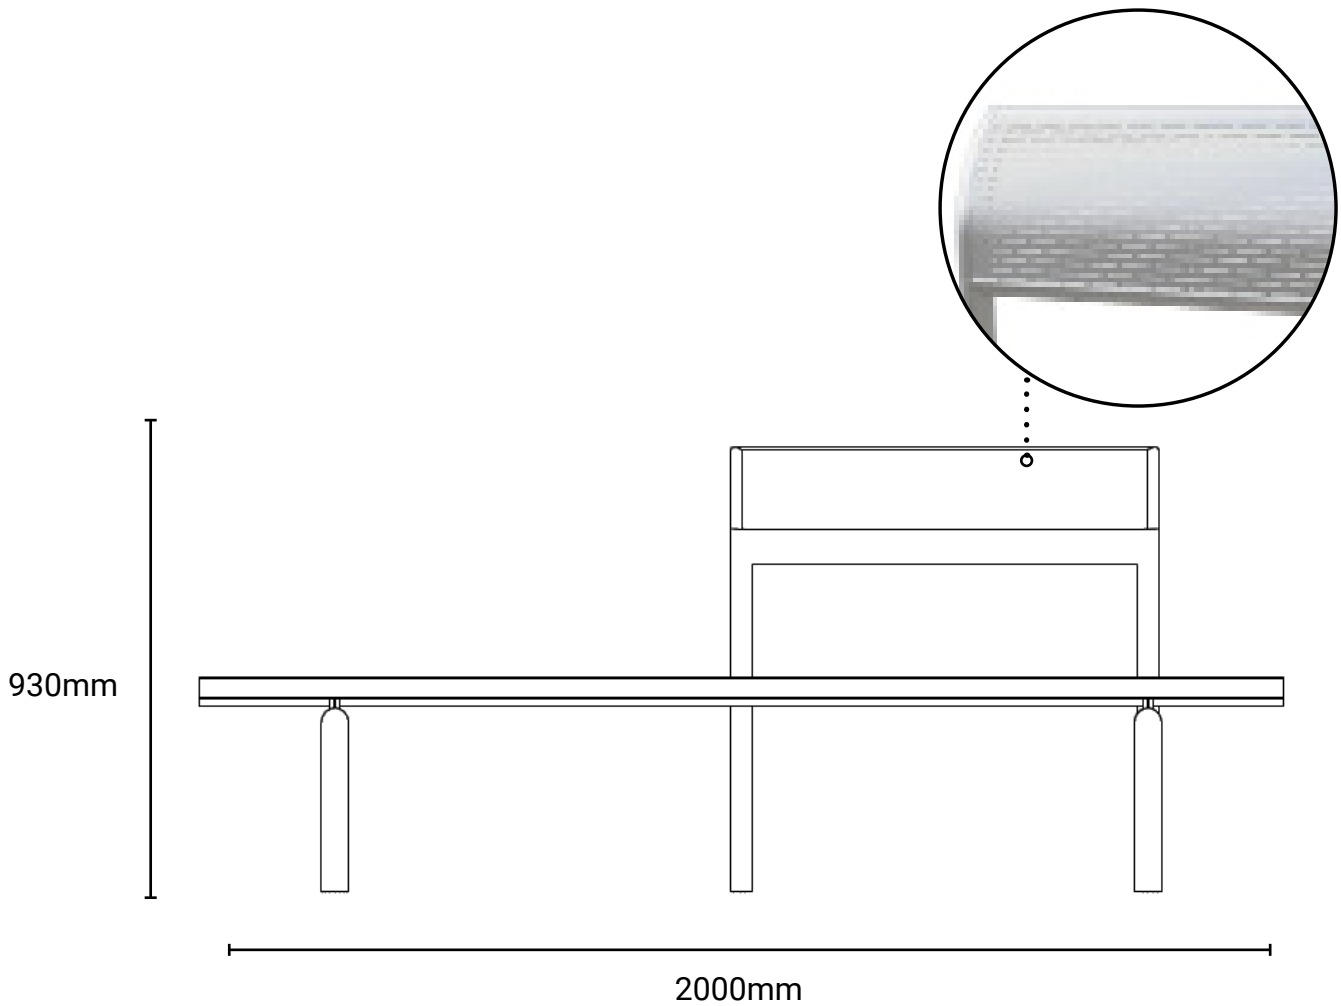

Subject to change without prior notice

Kinetics Play Sdn Bhd

Lot 2-44 Jalan SU7, Lion Industrial Park, Persiaran Tengku Ampuan, 40300 Shah Alam, Selangor, Malaysia.

Tel: +603-5888 9104

Email: info@kineticsplay.com

Web: www.kineticsplay.com