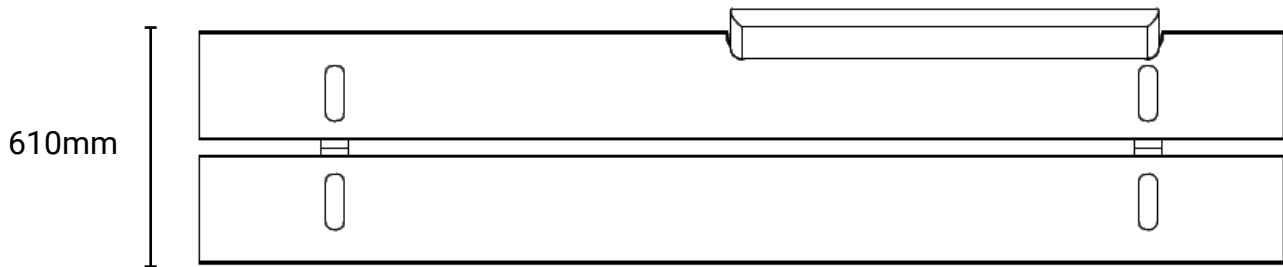

Subject to change without prior notice

Kinetics Play Sdn Bhd

Lot 2-44 Jalan SU7, Lion Industrial Park, Persiaran Tengku Ampuan, 40300 Shah Alam, Selangor, Malaysia.

Tel: +603-5888 9104

Email: info@kineticsplay.com

Web: www.kineticsplay.com