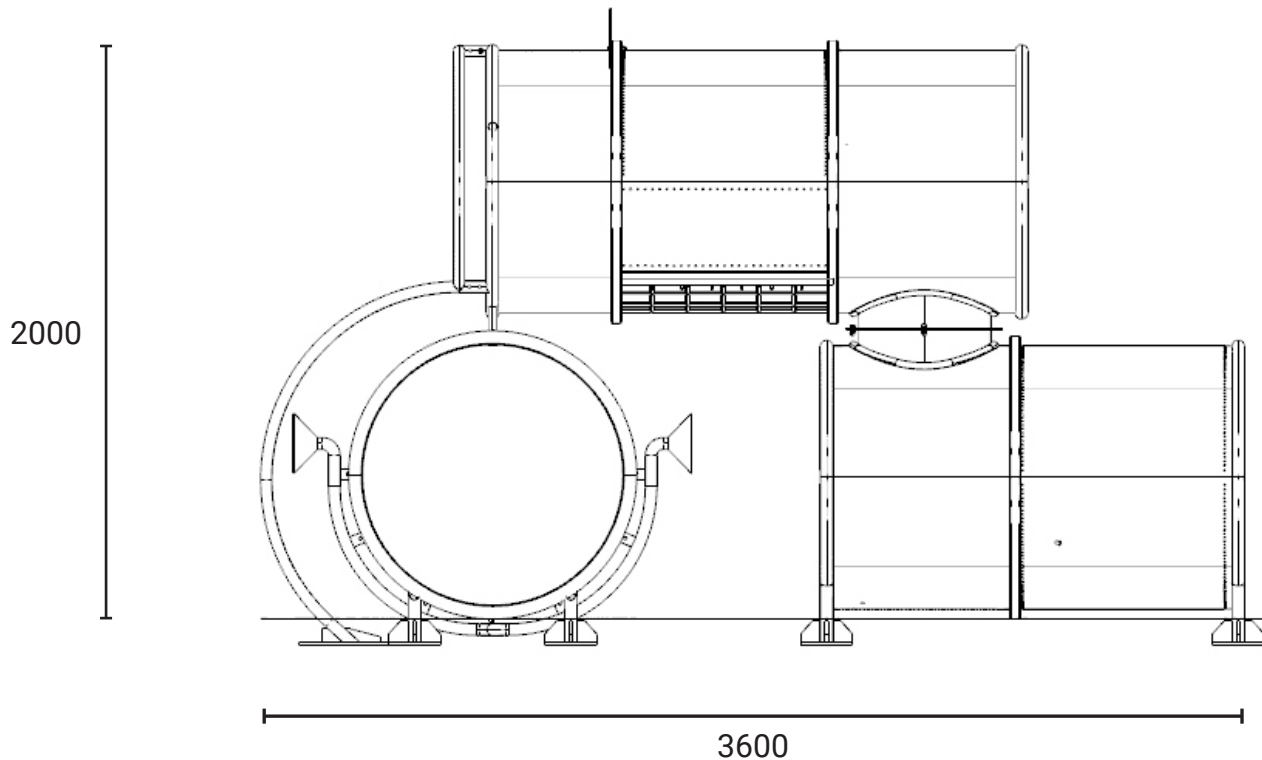

Category	: Thematic
Age group	: 2 - 12 years old
Product Code	: SM339_MD00_04.02.02
Sizes (mm)	: L3600 x H2000 x W2000 mm

Subject to change without prior notice

Kinetics Play Sdn Bhd

Lot 2-44 Jalan SU7, Lion Industrial Park, Persiaran Tengku Ampuan, 40300 Shah Alam, Selangor, Malaysia.