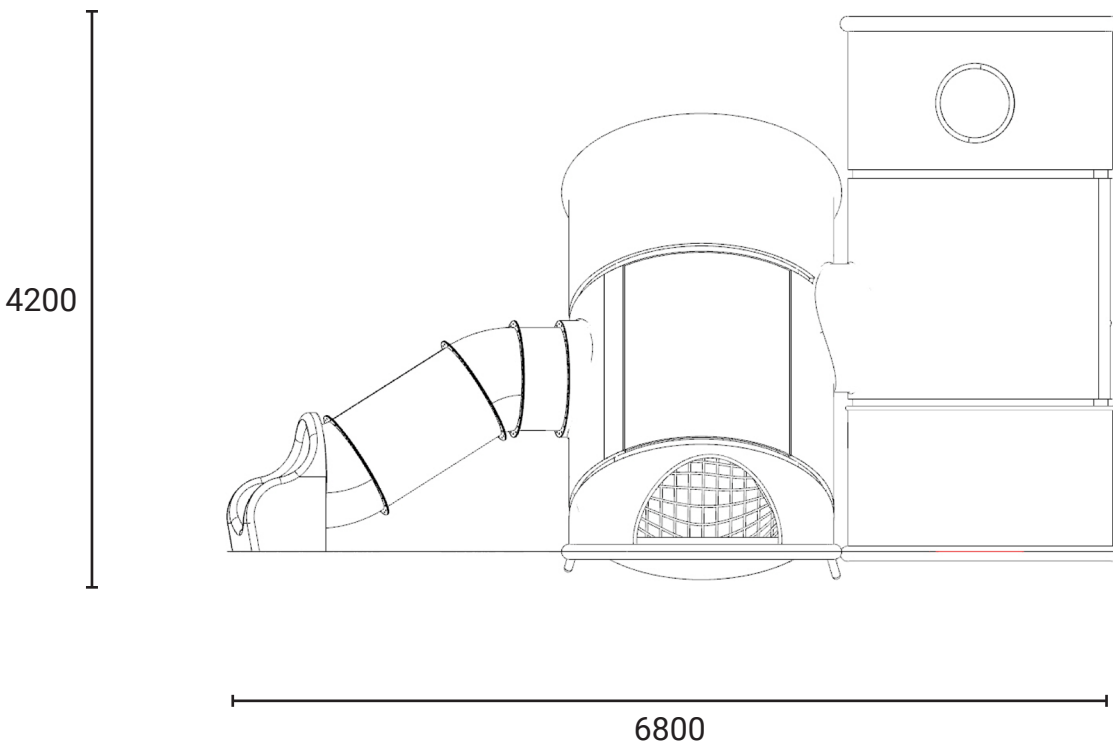

Subject to change without prior notice

Kinetics Play Sdn Bhd

Lot 2-44 Jalan SU7, Lion Industrial Park, Persiaran Tengku Ampuan, 40300 Shah Alam, Selangor, Malaysia.

Tel: +603-5888 9104

Email: info@kineticsplay.com

Web: www.kineticsplay.com