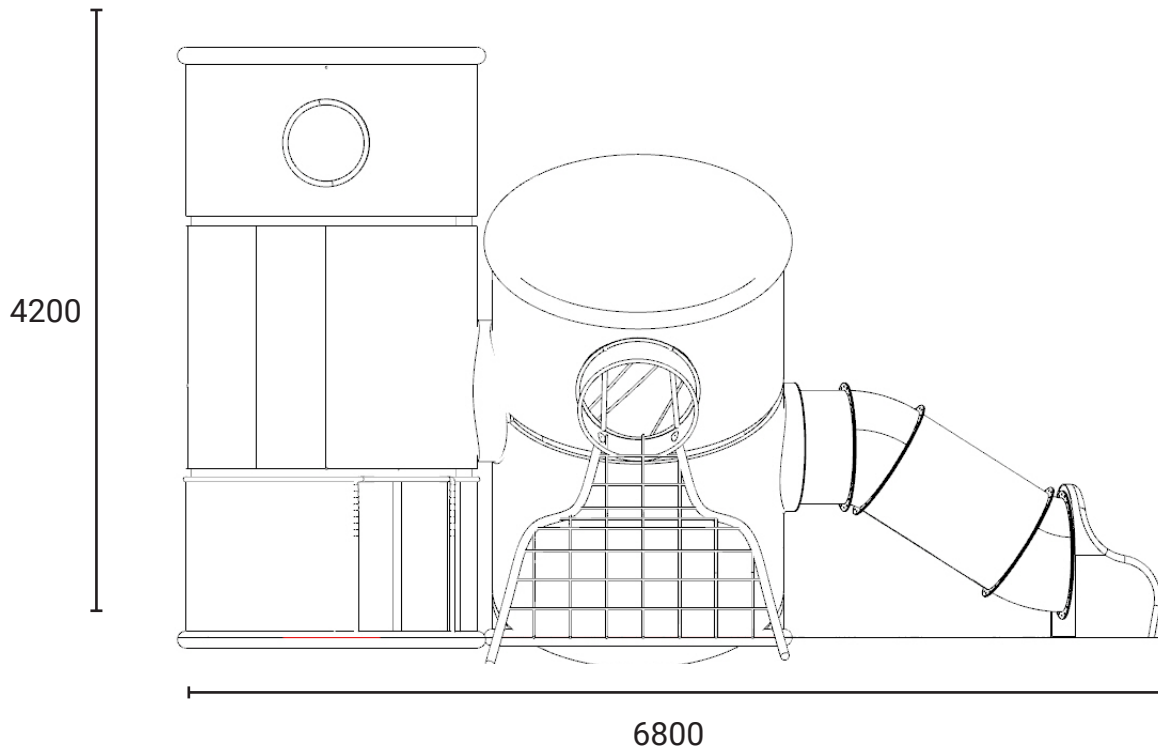

Oil Barrel Land

Product information

Product description

The Oil Drum Playground blends industrial and natural elements, inspired by Yew Tee's wartime history, offering children an imaginative, exploratory space that connects them to their environment.

Category	: Thematic
Age group	: 2 - 12 years old
Product Code	: SM338_MD00_07.04.04
Size (mm)	: L 6800 x H 4200 x W 4000 mm

Subject to change without prior notice

Kinetics Play Sdn Bhd

Lot 2-44 Jalan SU7, Lion Industrial Park, Persiaran Tengku Ampuan, 40300 Shah Alam, Selangor, Malaysia.

Category	: Thematic
Age group	: 2 - 12 years old
Product Code	: SM339_MD00_04.02.02
Sizes (mm)	: L3600 x H2000 x W2000 mm

Subject to change without prior notice

Kinetics Play Sdn Bhd

Lot 2-44 Jalan SU7, Lion Industrial Park, Persiaran Tengku Ampuan, 40300 Shah Alam, Selangor, Malaysia.