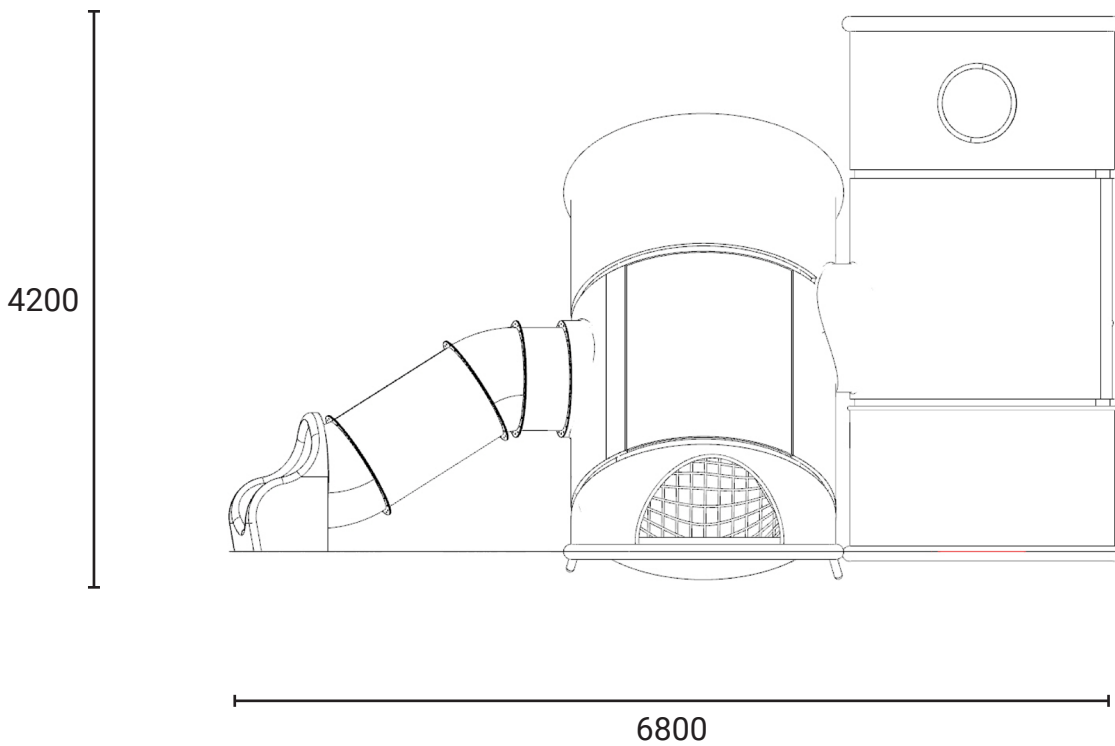

Subject to change without prior notice

Kinetics Play Sdn Bhd

Lot 2-44 Jalan SU7, Lion Industrial Park, Persiaran Tengku Ampuan, 40300 Shah Alam, Selangor, Malaysia.

Tel: +603-5888 9104

Email: info@kineticsplay.com

Web: www.kineticsplay.com