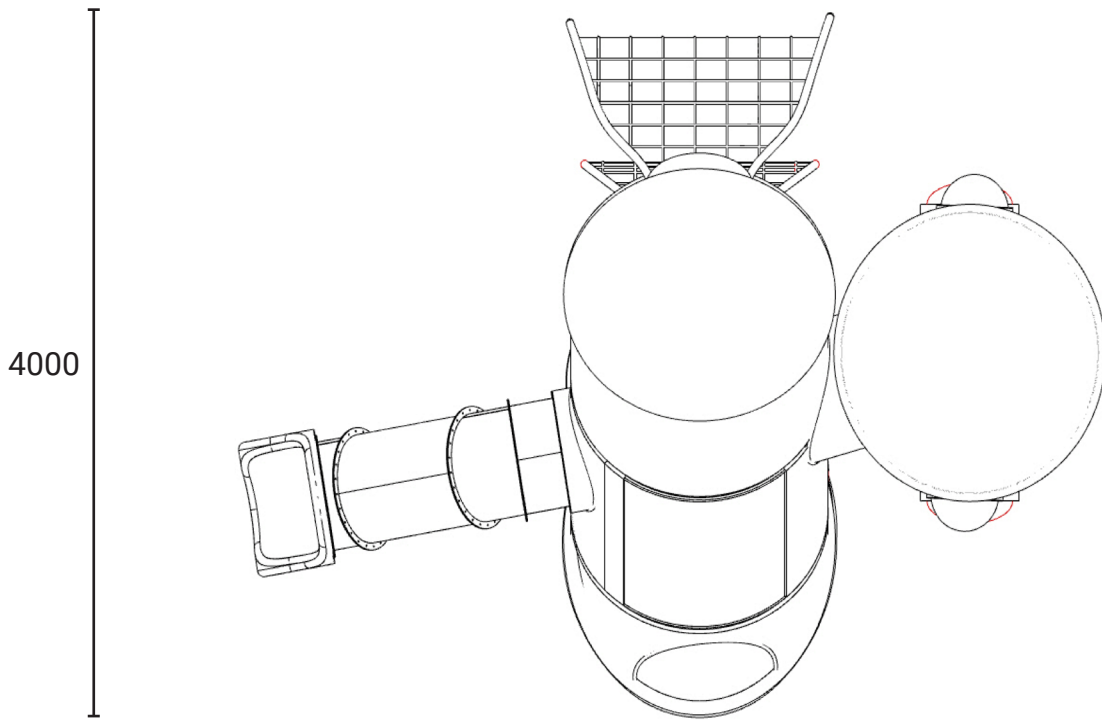

Subject to change without prior notice

Kinetics Play Sdn Bhd

Lot 2-44 Jalan SU7, Lion Industrial Park, Persiaran Tengku Ampuan, 40300 Shah Alam, Selangor, Malaysia.

Tel: +603-5888 9104

Email: info@kineticsplay.com

Web: www.kineticsplay.com