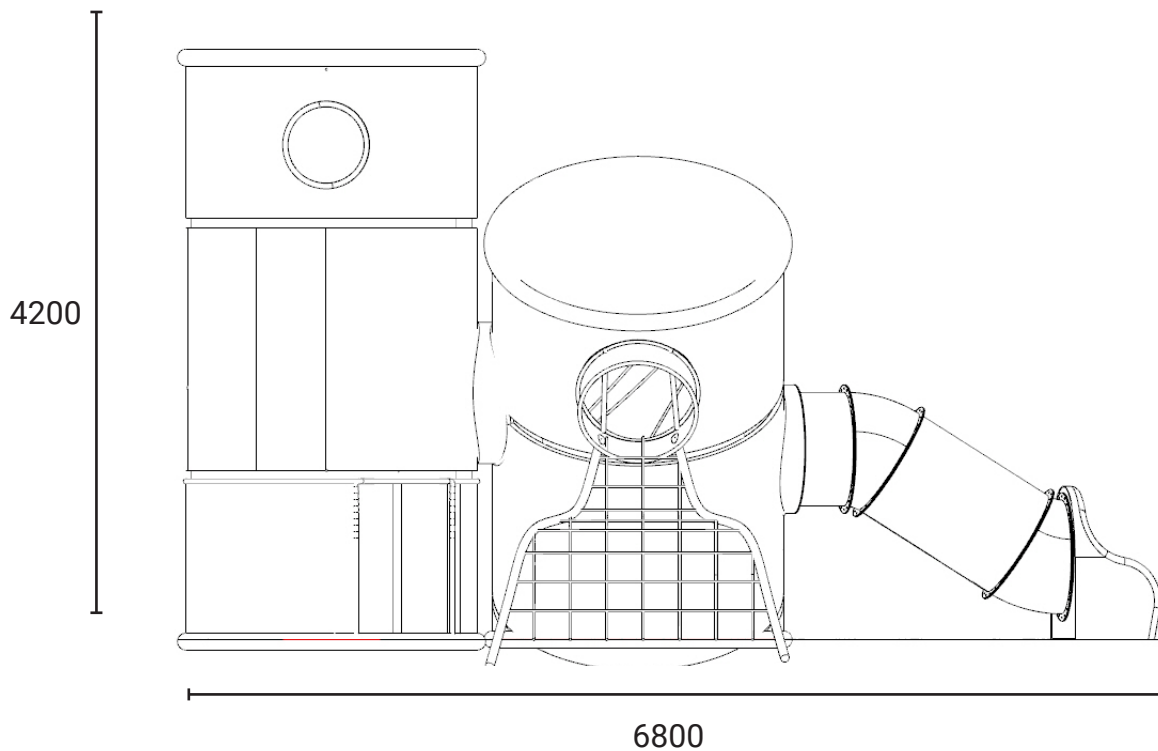

Oil Drum Playground

Product information

Product description

The Oil Drum Playground blends industrial and natural elements, inspired by Yew Tee's wartime history, offering children an imaginative, exploratory space that connects them to their environment.

Category	: Thematic
Age group	: 2 - 12 years old
Product Code	: SM338_MD00_07.04.04
Size (mm)	: L 6800 x H 4200 x W 4000 mm

Subject to change without prior notice

Kinetics Play Sdn Bhd

Lot 2-44 Jalan SU7, Lion Industrial Park, Persiaran Tengku Ampuan, 40300 Shah Alam, Selangor, Malaysia.