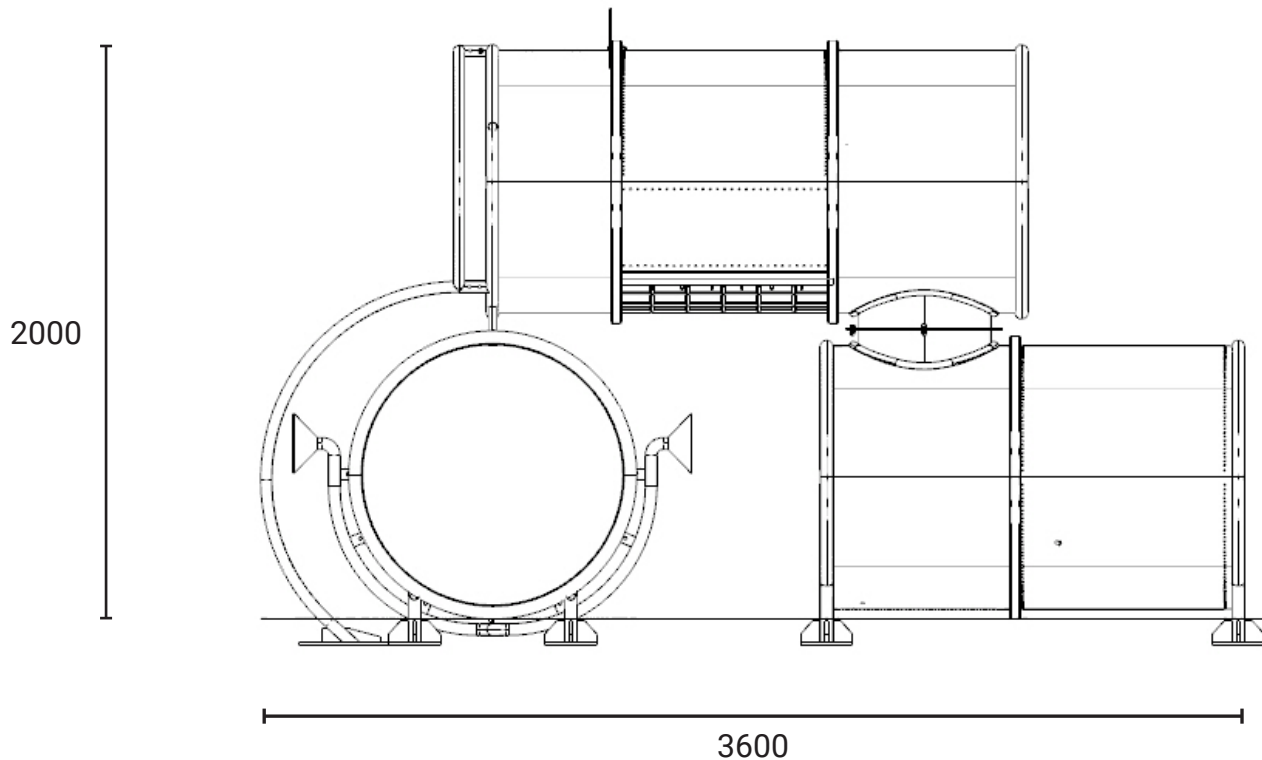

Oil Drum Playground

Product information

Product description

The Oil Drum Playground blends industrial and natural elements, inspired by Yew Tee's wartime history, offering children an imaginative, exploratory space that connects them to their environment.

Category	: Thematic
Age group	: 2 - 12 years old
Product Code	: SM338_MD00_07.04.04
Sizes (mm)	: L3600 x H2000 x W2000 mm

Subject to change without prior notice

Kinetics Play Sdn Bhd

Lot 2-44 Jalan SU7, Lion Industrial Park, Persiaran Tengku Ampuan, 40300 Shah Alam, Selangor, Malaysia.