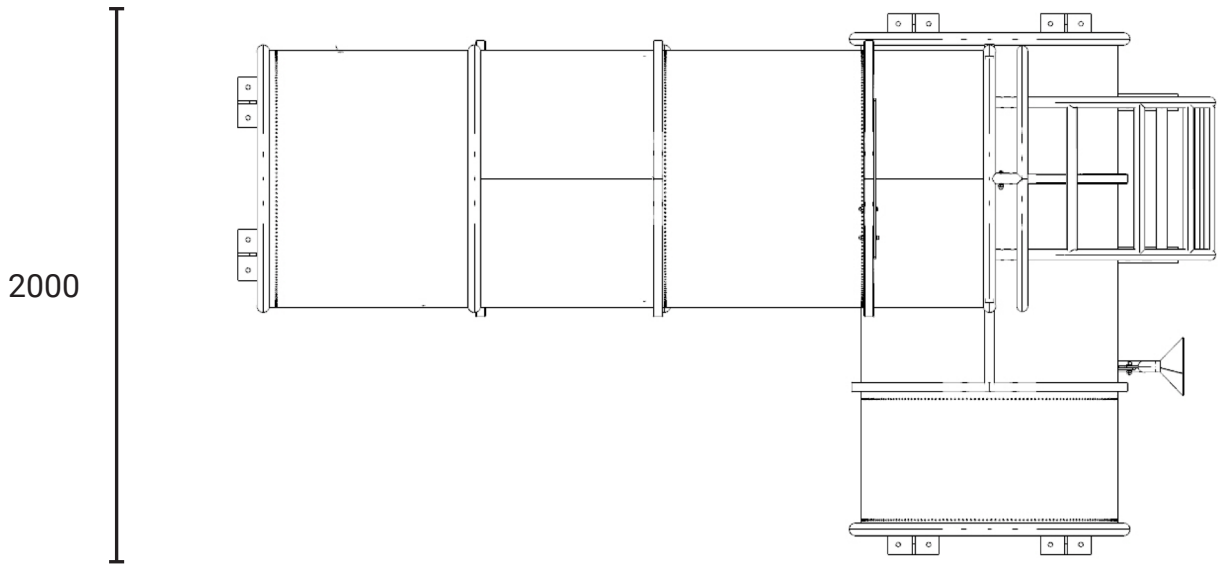

Subject to change without prior notice

Kinetics Play Sdn Bhd

Lot 2-44 Jalan SU7, Lion Industrial Park, Persiaran Tengku Ampuan, 40300 Shah Alam, Selangor, Malaysia.

Tel: +603-5888 9104

Email: info@kineticsplay.com

Web: www.kineticsplay.com