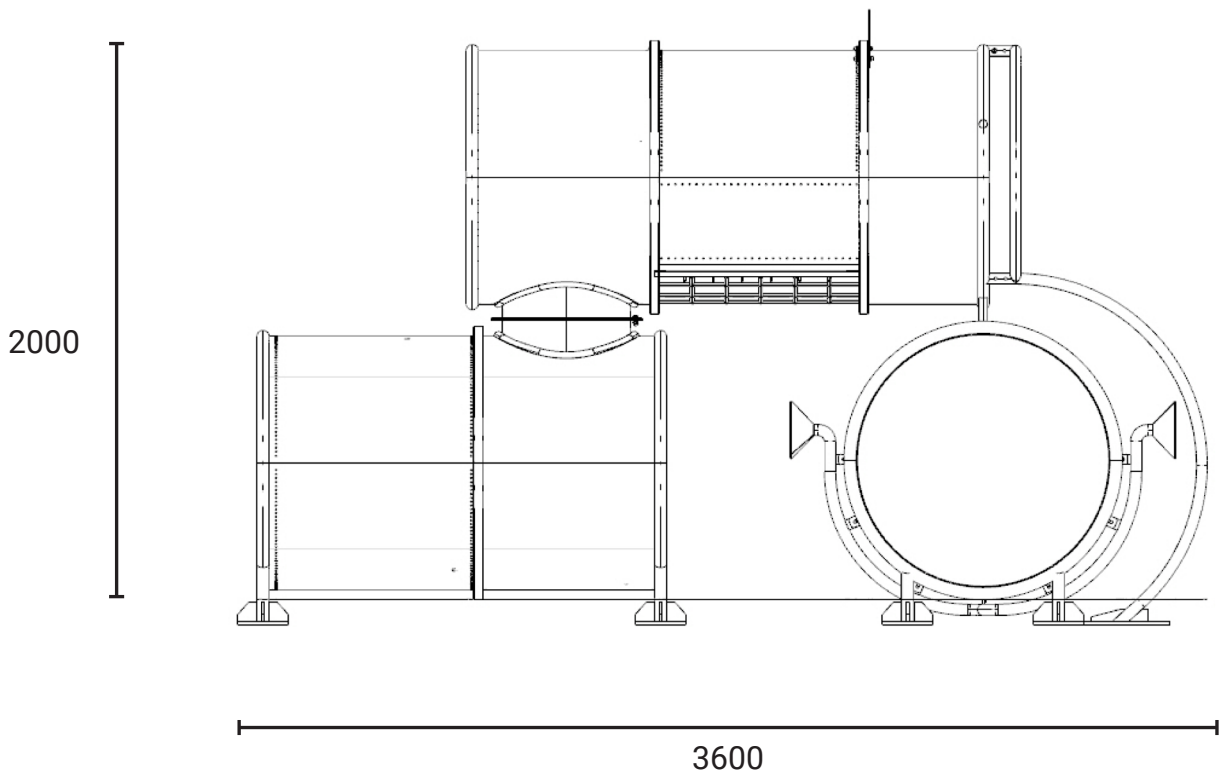

Subject to change without prior notice

Kinetics Play Sdn Bhd

Lot 2-44 Jalan SU7, Lion Industrial Park, Persiaran Tengku Ampuan, 40300 Shah Alam, Selangor, Malaysia.

Tel: +603-5888 9104

Email: info@kineticsplay.com

Web: www.kineticsplay.com