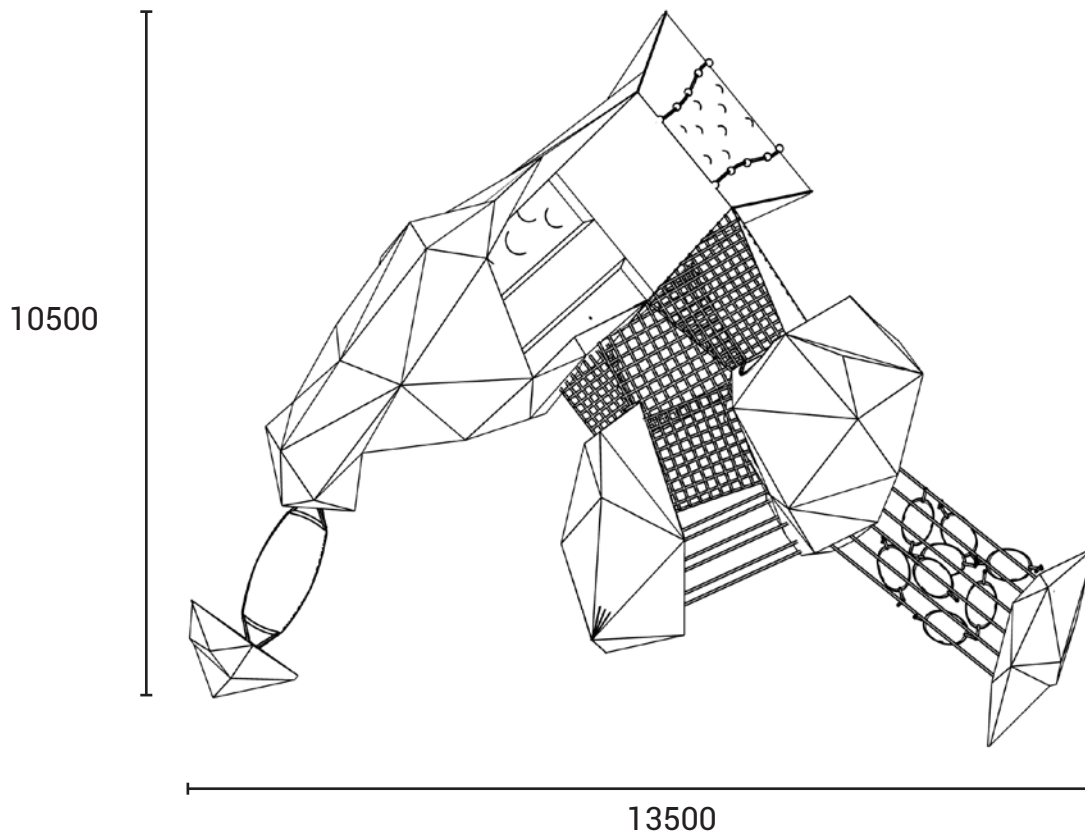

Subject to change without prior notice

Kinetics Play Sdn Bhd

Lot 2-44 Jalan SU7, Lion Industrial Park, Persiaran Tengku Ampuan, 40300 Shah Alam, Selangor, Malaysia.

Tel: +603-5888 9104

Email: info@kineticsplay.com

Web: www.kineticsplay.com