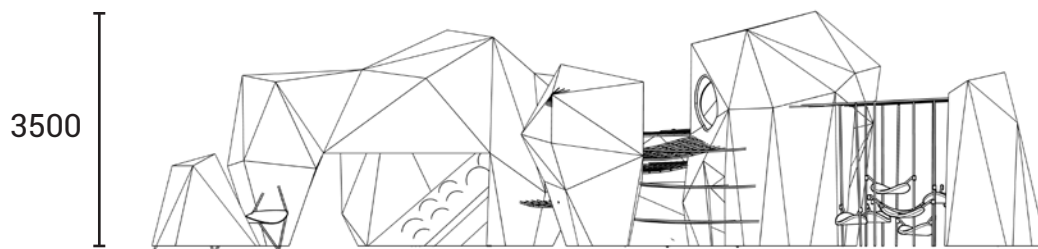

Subject to change without prior notice

Kinetics Play Sdn Bhd

Lot 2-44 Jalan SU7, Lion Industrial Park, Persiaran Tengku Ampuan, 40300 Shah Alam, Selangor, Malaysia.

Tel: +603-5888 9104

Email: info@kineticsplay.com

Web: www.kineticsplay.com