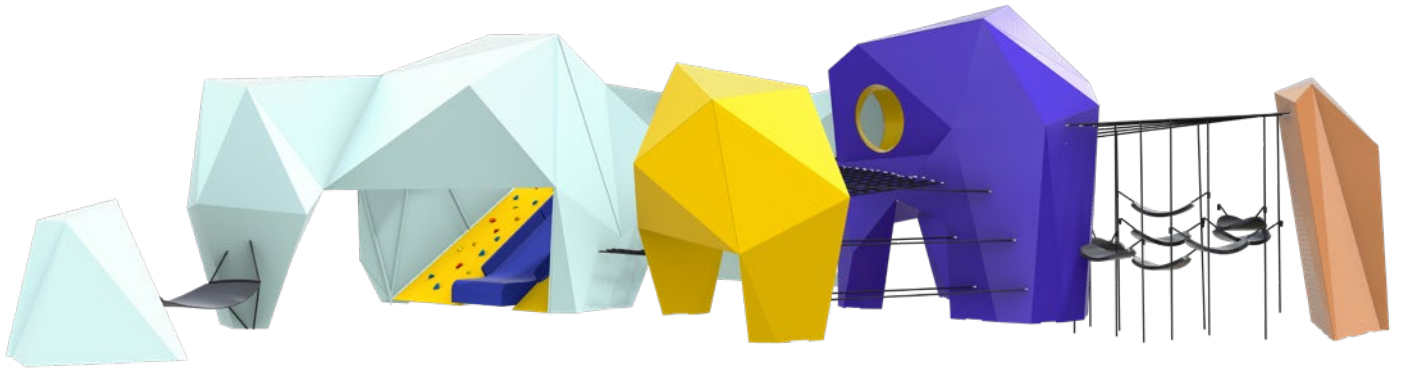

Subject to change without prior notice

Kinetics Play Sdn Bhd

Lot 2-44 Jalan SU7, Lion Industrial Park, Persiaran Tengku Ampuan, 40300 Shah Alam, Selangor, Malaysia.

Tel: +603-5888 9104

Email: info@kineticsplay.com

Web: www.kineticsplay.com