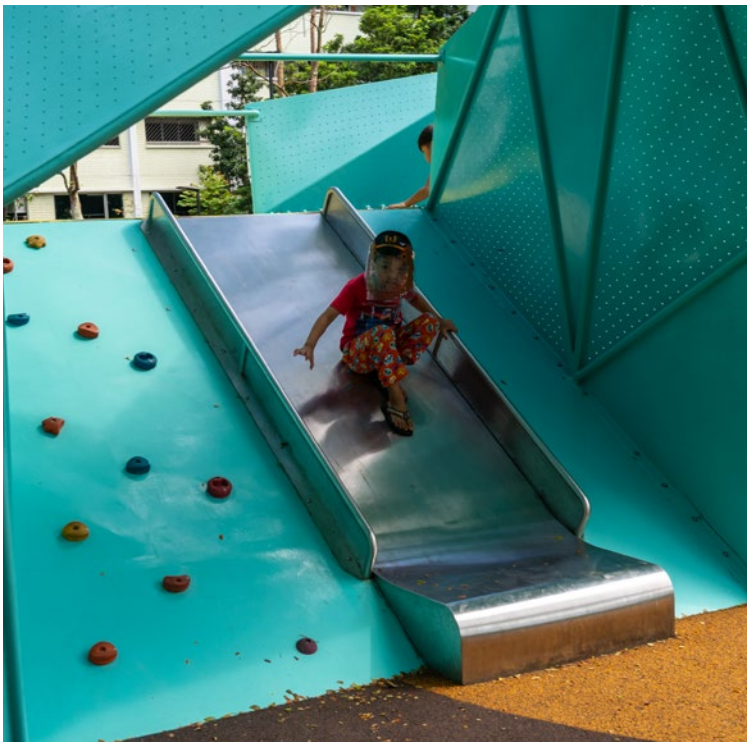

Origami Rock Play

Product information

Product description

The origami playground is named as such because it resembles a sheet of art paper folded into a crumpled rock sculpture. With distinct lines that looks like paper folds, it is designed for climbing. Colorful climbing handholds dot the walls of the play structure.

A series of net and rubber hammocks are hidden within the folds for the kids to find and enjoy. The play sculpture also has a hidden slide for them to discover.

Category	: Origami
Age group	: 2 -12 years old
Product Code	: CV0024SM
Sizes (mm)	: L13500 x H3500x W10500 mm