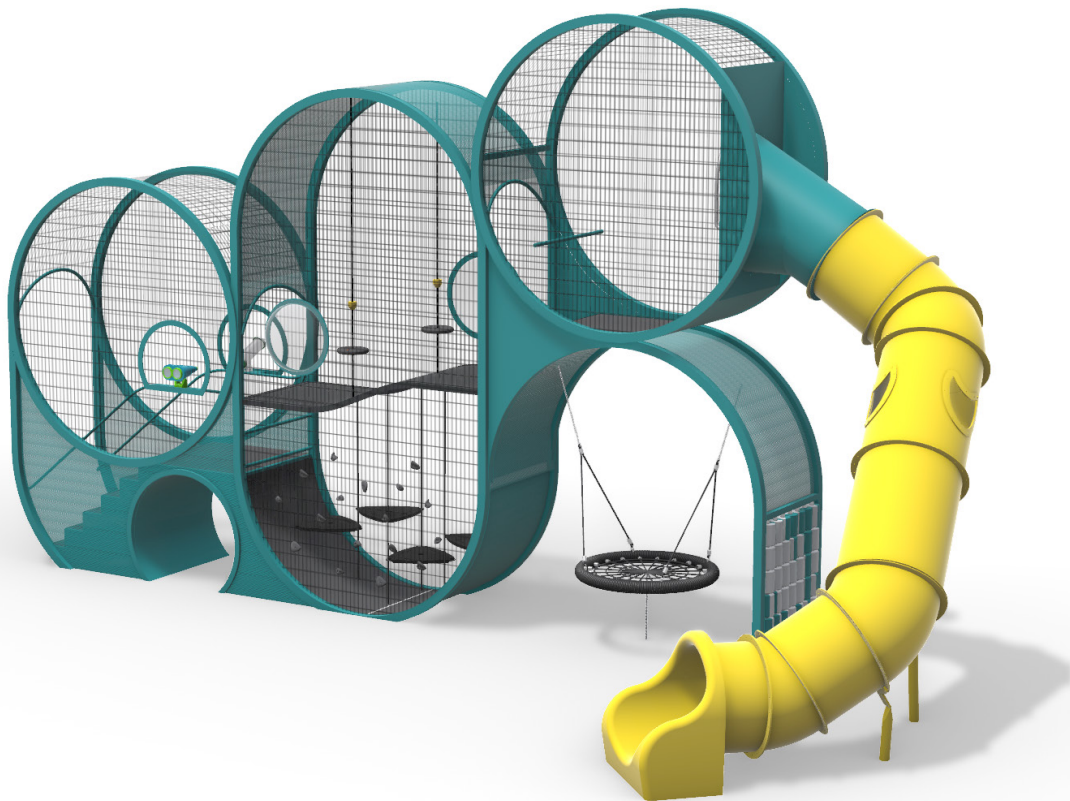

Product description

PlaySpire Mini is a compact vertical play tower designed for toddlers aged 2–5. Enhanced with an integrated slide, along with spinning walls, hammocks, tunnels, and explorer bubbles, it promotes climbing, balance, and imaginative exploration while optimizing space for social interaction and rich sensory play.

Product information

Category	: Vertical Playground
Age group	: 2-5 years old
Product Code	: SM772_08.06.01_MD00
Sizes (mm)	: L9700 x H5200 x W4500 mm

As part of our commitment to continuous product improvement, Copyright © Kinetics Play Sdn Bhd reserves the right to modify product specifications without prior notice. All drawings and visuals are property of Kinetics Play Sdn Bhd or used under license and may not be reproduced without written consent.