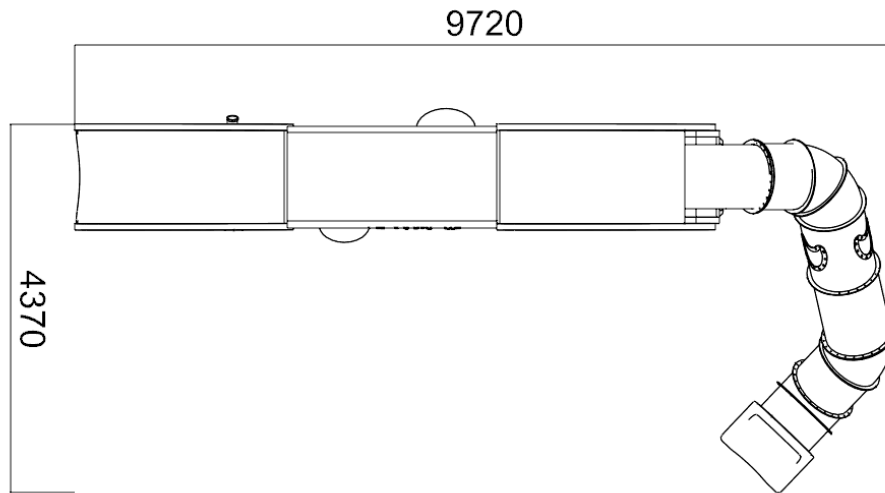

PLAN VIEW

As part of our commitment to continuous product improvement, Copyright © Kinetics Play Sdn Bhd reserves the right to modify product specifications without prior notice. All drawings and visuals are property of Kinetics Play Sdn Bhd or used under license and may not be reproduced without written consent.

KINETICS PLAY SDN. BHD. (1223254-U)

Lot 2-44 Jalan SU7, Lion Industrial Park, Persiaran Tengku Ampuan, 40300 Shah Alam, Selangor, Malaysia.
Tel: +603-5888 9104 Email: info@kineticsplay.com Web: www.kineticsplay.com