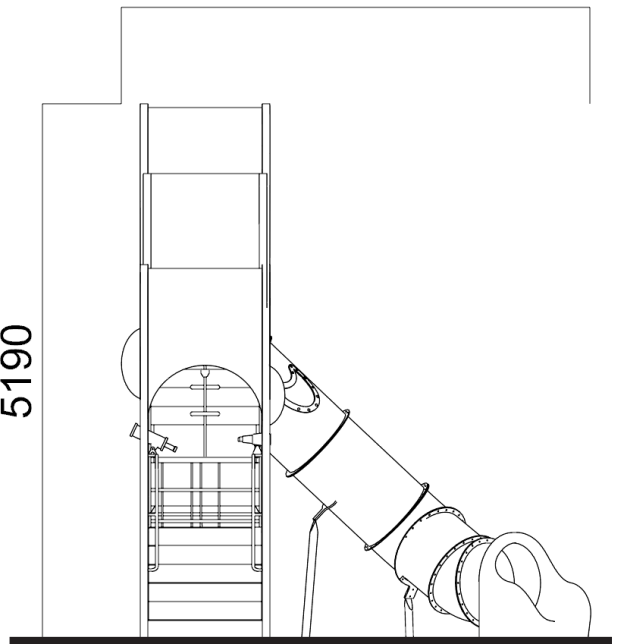

RIGHT VIEW

As part of our commitment to continuous product improvement, Copyright © Kinetics Play Sdn Bhd reserves the right to modify product specifications without prior notice. All drawings and visuals are property of Kinetics Play Sdn Bhd or used under license and may not be reproduced without written consent.

KINETICS PLAY SDN. BHD. (1223254-U)

Lot 2-44 Jalan SU7, Lion Industrial Park, Persiaran Tengku Ampuan, 40300 Shah Alam, Selangor, Malaysia.
Tel: +603-5888 9104   Email: info@kineticsplay.com   Web: www.kineticsplay.com