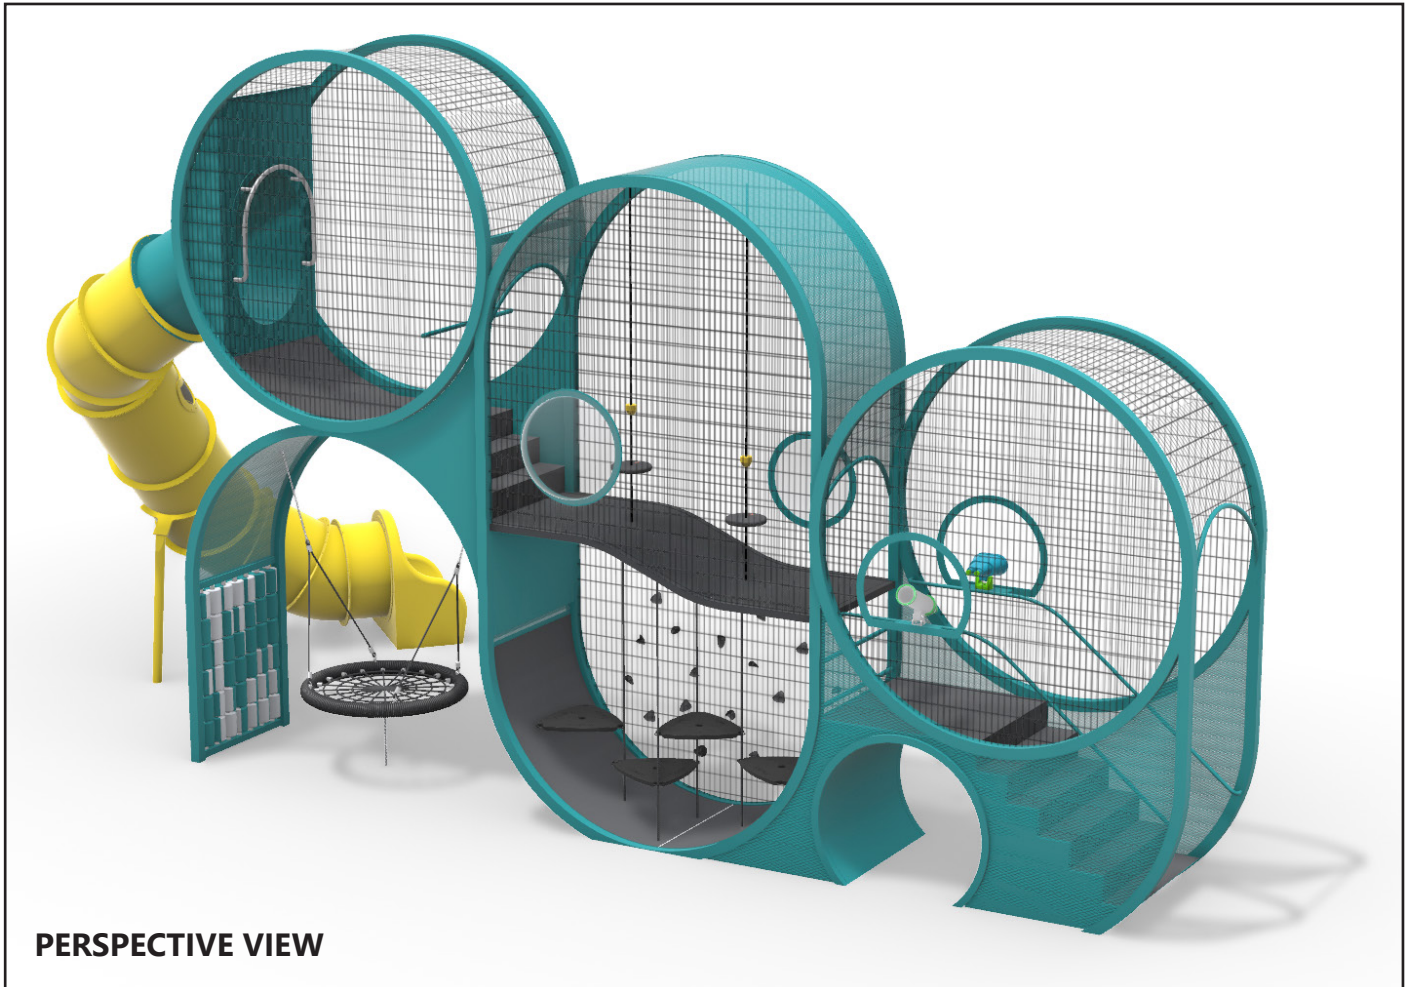

4540

4540

As part of our commitment to continuous product improvement, Copyright © Kinetics Play Sdn Bhd reserves the right to modify product specifications without prior notice. All drawings and visuals are property of Kinetics Play Sdn Bhd or used under license and may not be reproduced without written consent.

KINETICS PLAY SDN. BHD. (1223254-U)

Lot 2-44 Jalan SU7, Lion Industrial Park, Persiaran Tengku Ampuan, 40300 Shah Alam, Selangor, Malaysia.
Tel: +603-5888 9104   Email: info@kineticsplay.com   Web: www.kineticsplay.com