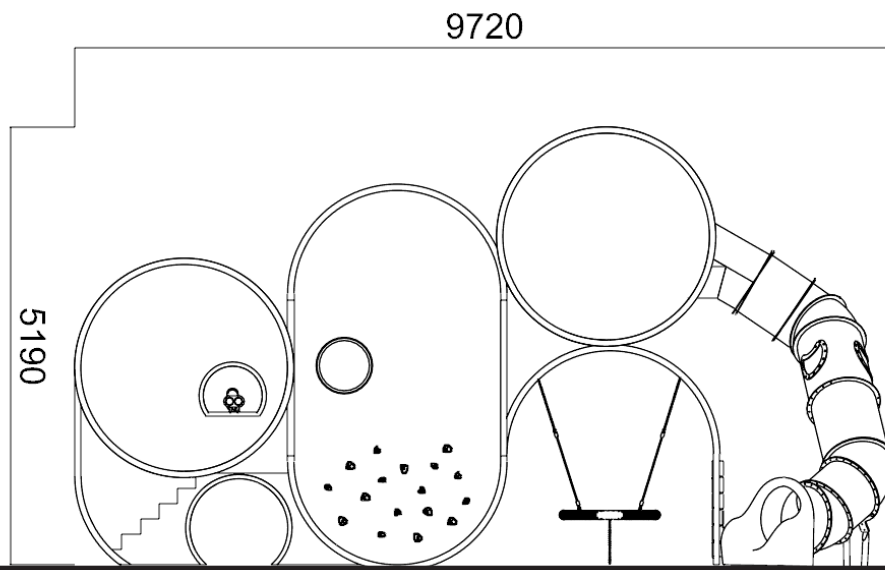

FRONT VIEW

As part of our commitment to continuous product improvement, Copyright © Kinetics Play Sdn Bhd reserves the right to modify product specifications without prior notice. All drawings and visuals are property of Kinetics Play Sdn Bhd or used under license and may not be reproduced without written consent.

KINETICS PLAY SDN. BHD. (1223254-U)

Lot 2-44 Jalan SU7, Lion Industrial Park, Persiaran Tengku Ampuan, 40300 Shah Alam, Selangor, Malaysia.
Tel: +603-5888 9104 Email: info@kineticsplay.com Web: www.kineticsplay.com