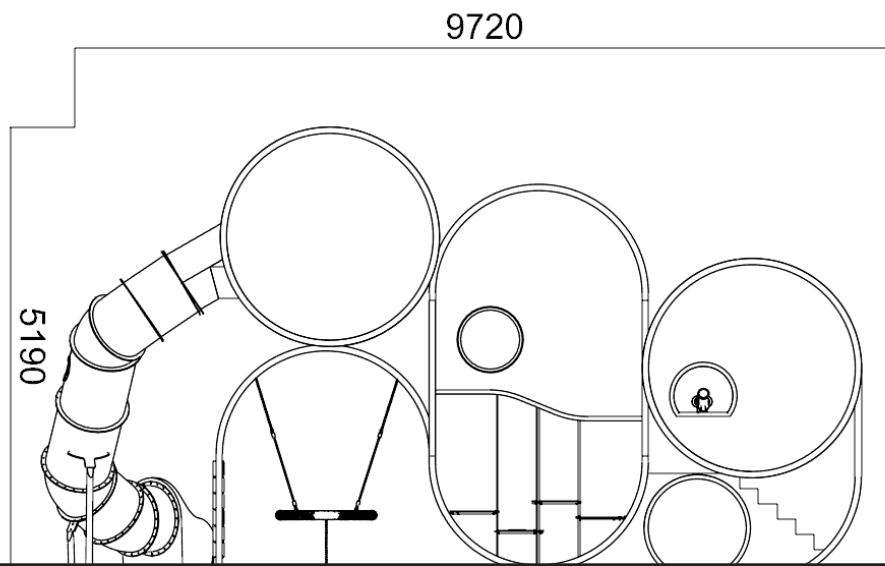

REAR VIEW

As part of our commitment to continuous product improvement, Copyright © Kinetics Play Sdn Bhd reserves the right to modify product specifications without prior notice. All drawings and visuals are property of Kinetics Play Sdn Bhd or used under license and may not be reproduced without written consent.

KINETICS PLAY SDN. BHD. (1223254-U)

Lot 2-44 Jalan SU7, Lion Industrial Park, Persiaran Tengku Ampuan, 40300 Shah Alam, Selangor, Malaysia.
Tel: +603-5888 9104 Email: info@kineticsplay.com Web: www.kineticsplay.com