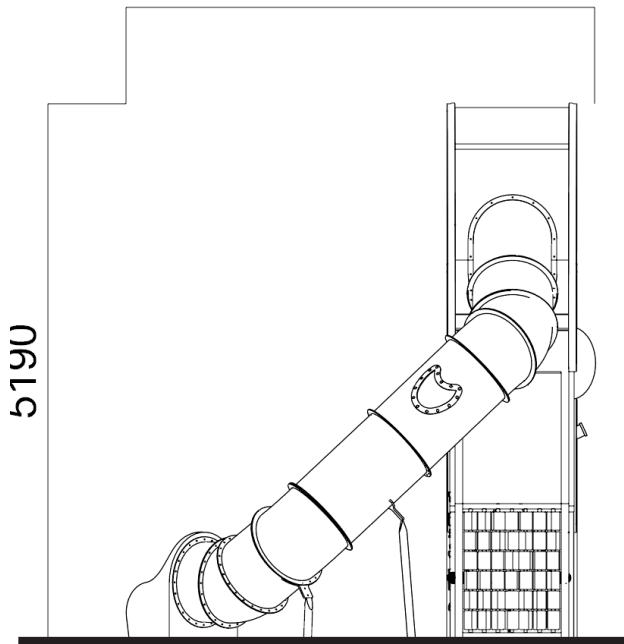

LEFT VIEW

As part of our commitment to continuous product improvement, Copyright © Kinetics Play Sdn Bhd reserves the right to modify product specifications without prior notice. All drawings and visuals are property of Kinetics Play Sdn Bhd or used under license and may not be reproduced without written consent.

KINETICS PLAY SDN. BHD. (1223254-U)

Lot 2-44 Jalan SU7, Lion Industrial Park, Persiaran Tengku Ampuan, 40300 Shah Alam, Selangor, Malaysia.
Tel: +603-5888 9104   Email: info@kineticsplay.com   Web: www.kineticsplay.com