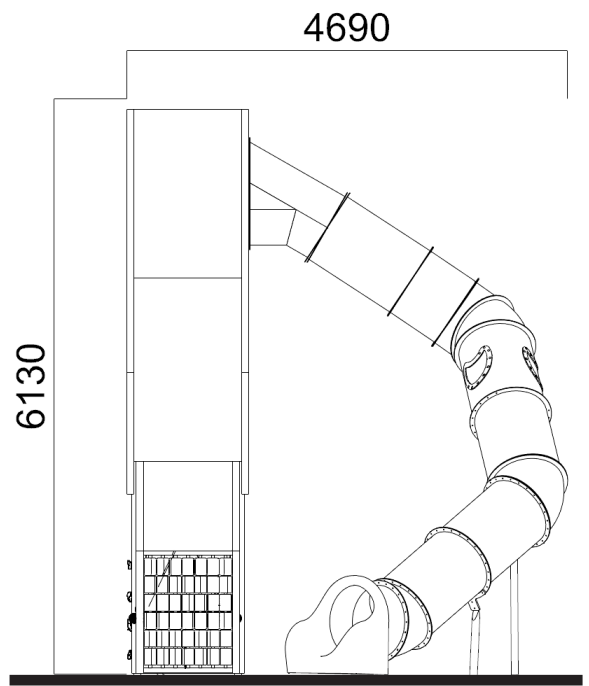

RIGHT VIEW

As part of our commitment to continuous product improvement, Copyright © Kinetics Play Sdn Bhd reserves the right to modify product specifications without prior notice. All drawings and visuals are property of Kinetics Play Sdn Bhd or used under license and may not be reproduced without written consent.

KINETICS PLAY SDN. BHD. (1223254-U)

Lot 2-44 Jalan SU7, Lion Industrial Park, Persiaran Tengku Ampuan, 40300 Shah Alam, Selangor, Malaysia.
Tel: +603-5888 9104   Email: info@kineticsplay.com   Web: www.kineticsplay.com