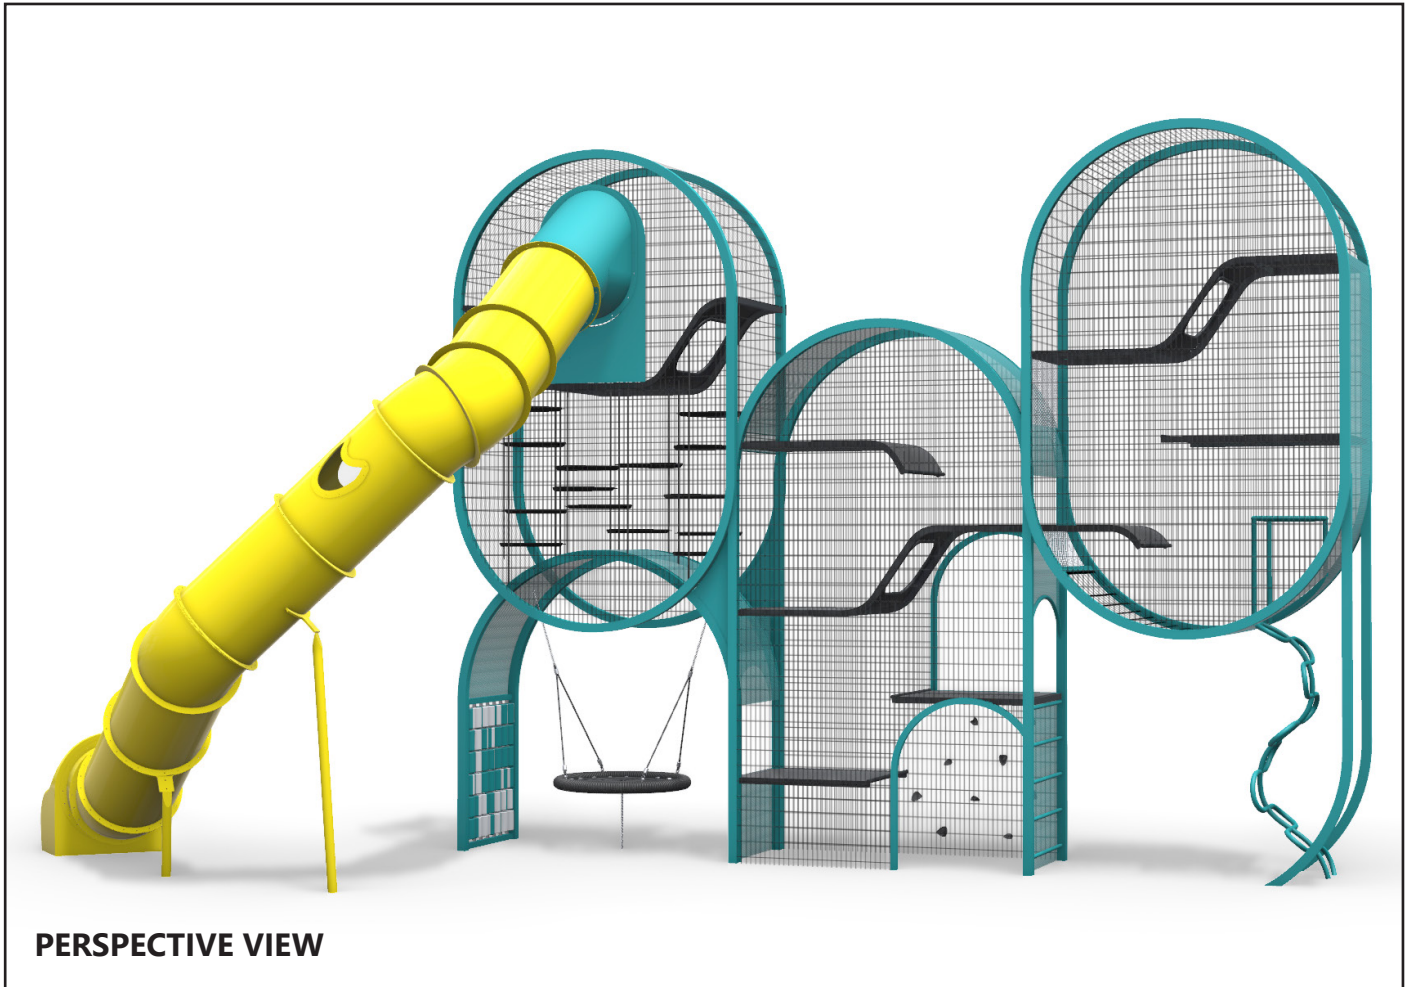

LEFT VIEW

As part of our commitment to continuous product improvement, Copyright © Kinetics Play Sdn Bhd reserves the right to modify product specifications without prior notice. All drawings and visuals are property of Kinetics Play Sdn Bhd or used under license and may not be reproduced without written consent.

KINETICS PLAY SDN. BHD. (1223254-U)

Lot 2-44 Jalan SU7, Lion Industrial Park, Persiaran Tengku Ampuan, 40300 Shah Alam, Selangor, Malaysia.
Tel: +603-5888 9104   Email: info@kineticsplay.com   Web: www.kineticsplay.com