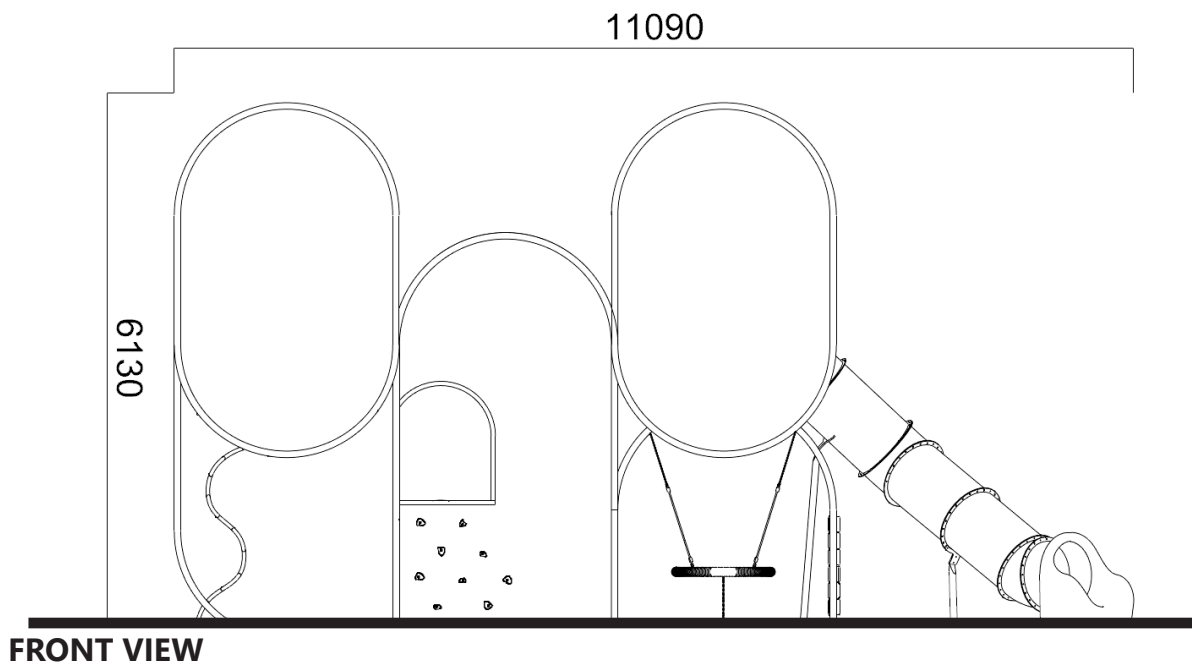

As part of our commitment to continuous product improvement, Copyright © Kinetics Play Sdn Bhd reserves the right to modify product specifications without prior notice. All drawings and visuals are property of Kinetics Play Sdn Bhd or used under license and may not be reproduced without written consent.

KINETICS PLAY SDN. BHD. (1223254-U)

Lot 2-44 Jalan SU7, Lion Industrial Park, Persiaran Tengku Ampuan, 40300 Shah Alam, Selangor, Malaysia.
Tel: +603-5888 9104   Email: info@kineticsplay.com   Web: www.kineticsplay.com