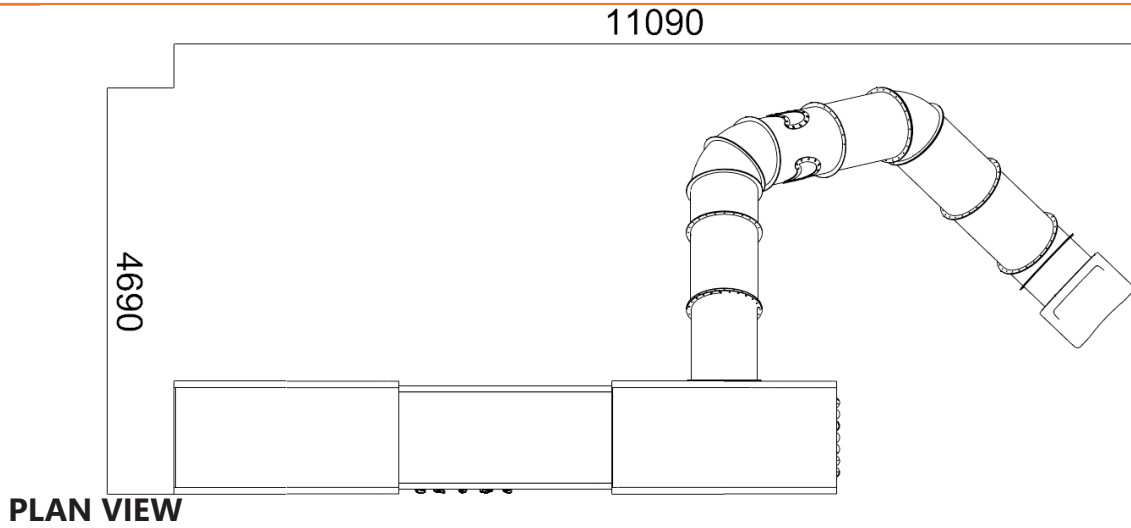

As part of our commitment to continuous product improvement, Copyright © Kinetics Play Sdn Bhd reserves the right to modify product specifications without prior notice. All drawings and visuals are property of Kinetics Play Sdn Bhd or used under license and may not be reproduced without written consent.

KINETICS PLAY SDN. BHD. (1223254-U)

Lot 2-44 Jalan SU7, Lion Industrial Park, Persiaran Tengku Ampuan, 40300 Shah Alam, Selangor, Malaysia.
Tel: +603-5888 9104   Email: info@kineticsplay.com   Web: www.kineticsplay.com