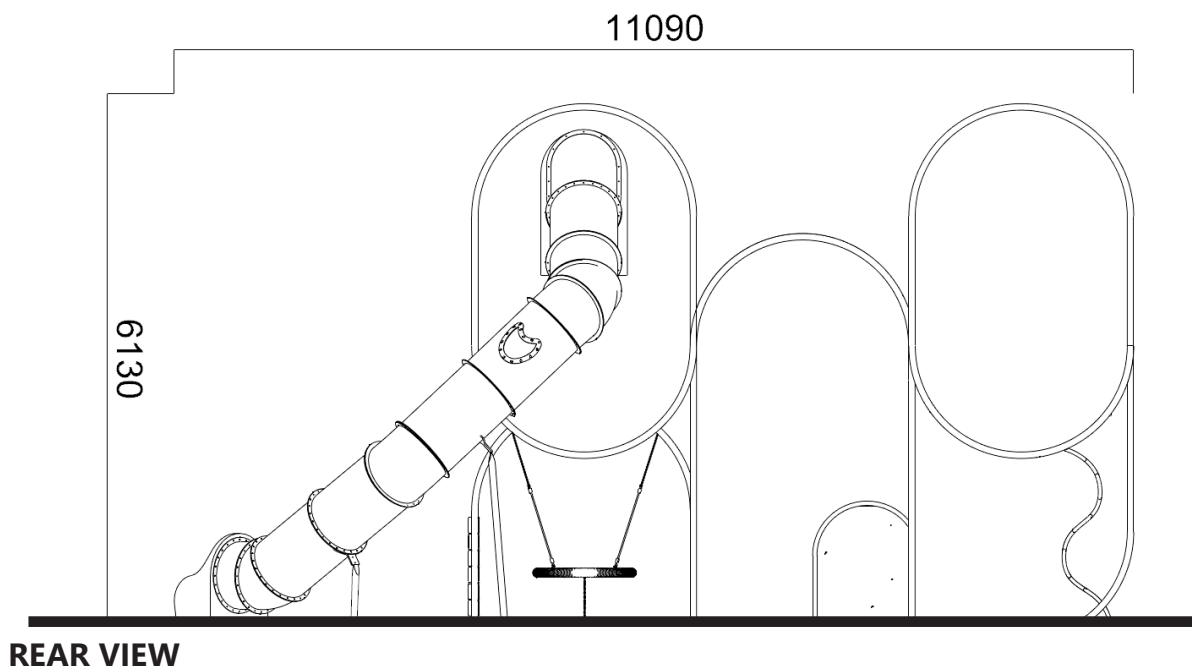

As part of our commitment to continuous product improvement, Copyright © Kinetics Play Sdn Bhd reserves the right to modify product specifications without prior notice. All drawings and visuals are property of Kinetics Play Sdn Bhd or used under license and may not be reproduced without written consent.

KINETICS PLAY SDN. BHD. (1223254-U)

Lot 2-44 Jalan SU7, Lion Industrial Park, Persiaran Tengku Ampuan, 40300 Shah Alam, Selangor, Malaysia.
Tel: +603-5888 9104   Email: info@kineticsplay.com   Web: www.kineticsplay.com