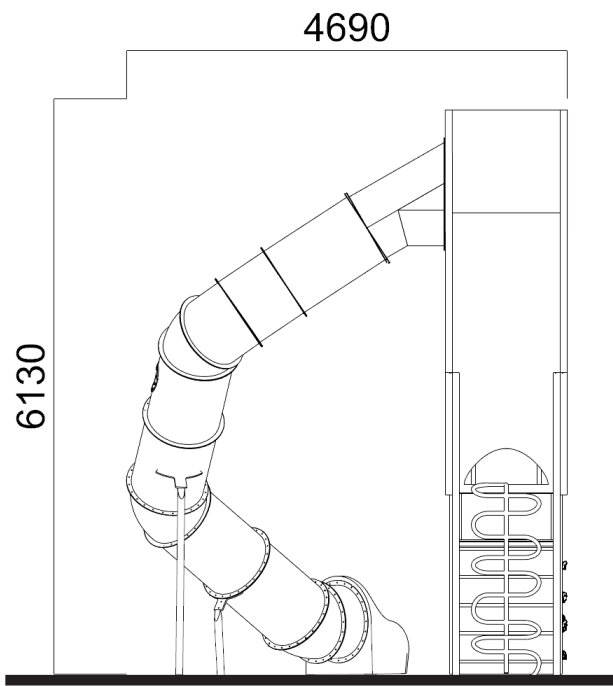

LEFT VIEW

As part of our commitment to continuous product improvement, Copyright © Kinetics Play Sdn Bhd reserves the right to modify product specifications without prior notice. All drawings and visuals are property of Kinetics Play Sdn Bhd or used under license and may not be reproduced without written consent.

KINETICS PLAY SDN. BHD. (1223254-U)

Lot 2-44 Jalan SU7, Lion Industrial Park, Persiaran Tengku Ampuan, 40300 Shah Alam, Selangor, Malaysia.
Tel: +603-5888 9104   Email: info@kineticsplay.com   Web: www.kineticsplay.com