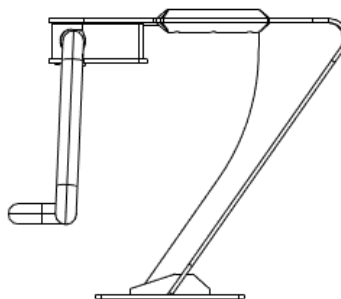

Subject to change without prior notice

Kinetics Play Sdn Bhd

Lot 2-44 Jalan SU7, Lion Industrial Park, Persiaran Tengku Ampuan, 40300 Shah Alam, Selangor, Malaysia.

Tel: +603-5888 9104

Email: info@kineticsplay.com

Web: www.kineticsplay.com