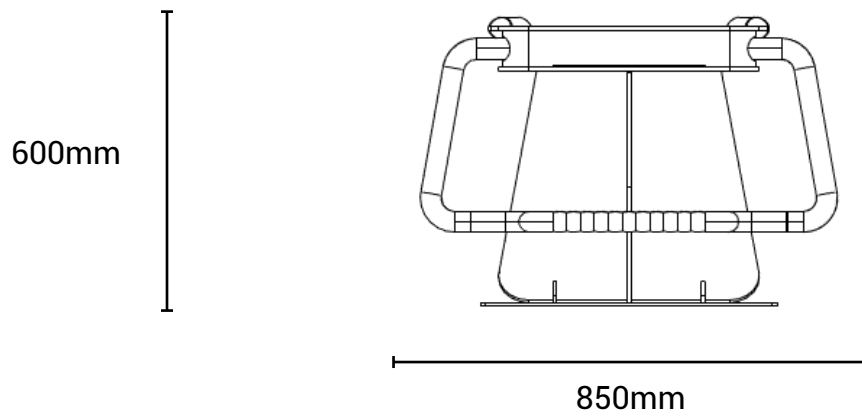

Subject to change without prior notice

Kinetics Play Sdn Bhd

Lot 2-44 Jalan SU7, Lion Industrial Park, Persiaran Tengku Ampuan, 40300 Shah Alam, Selangor, Malaysia.

Tel: +603-5888 9104

Email: info@kineticsplay.com

Web: www.kineticsplay.com