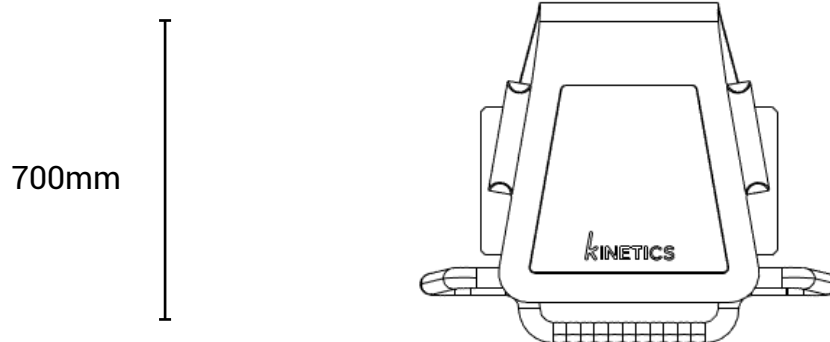

Subject to change without prior notice

Kinetics Play Sdn Bhd

Lot 2-44 Jalan SU7, Lion Industrial Park, Persiaran Tengku Ampuan, 40300 Shah Alam, Selangor, Malaysia.

Tel: +603-5888 9104

Email: info@kineticsplay.com

Web: www.kineticsplay.com