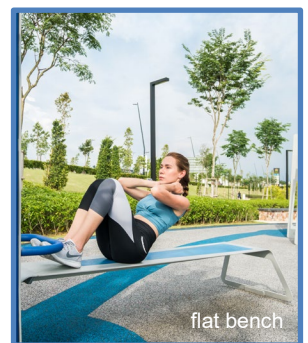

BL3030

Product Information

Product Description

Kinetics BL3030 comprises of

- Hang Ladder
 - Parallel Bars
 - Flat Bench
 - Knee Lift
- essential equipment for a total body workout

Category:	:	Kinetics	Outdoor	Gym
Equipment				
Age group	:	16yrs & above		
Sizes (mm)	:	6265L x 2824W x 2310H		
Maximum users	:	4 users		