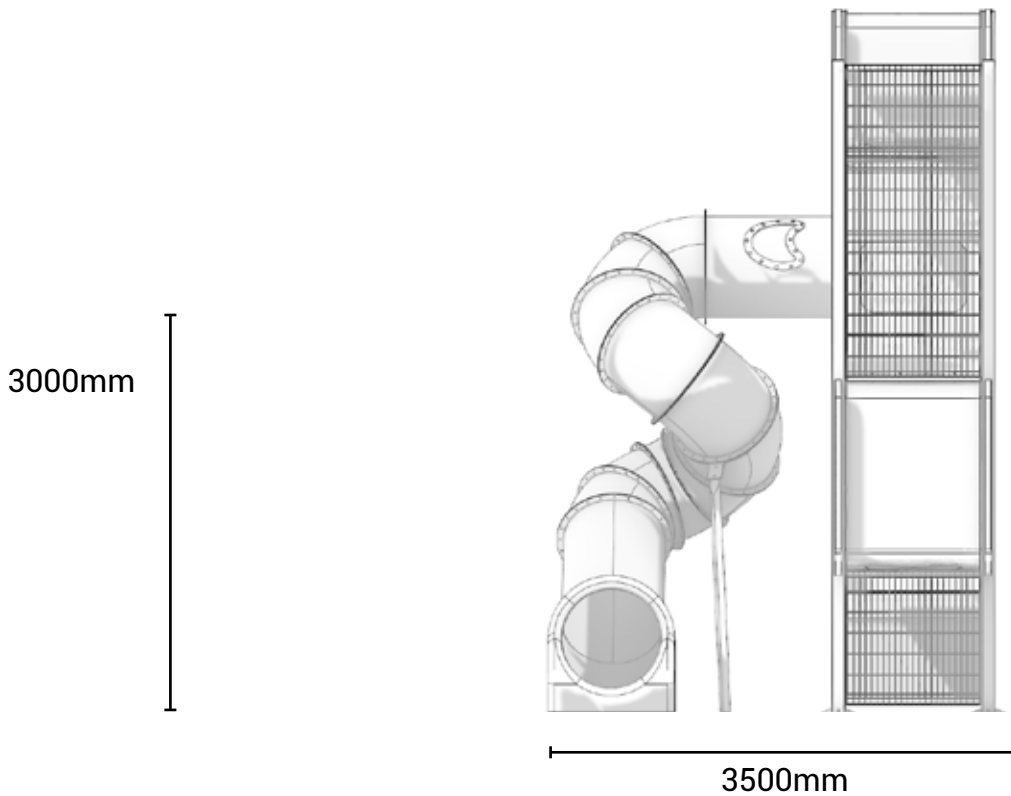

Subject to change without prior notice

Kinetics Play Sdn Bhd

Lot 2-44 Jalan SU7, Lion Industrial Park, Persiaran Tengku Ampuan, 40300 Shah Alam, Selangor, Malaysia.

Tel: +603-5888 9104

Email: info@kineticsplay.com

Web: www.kineticsplay.com