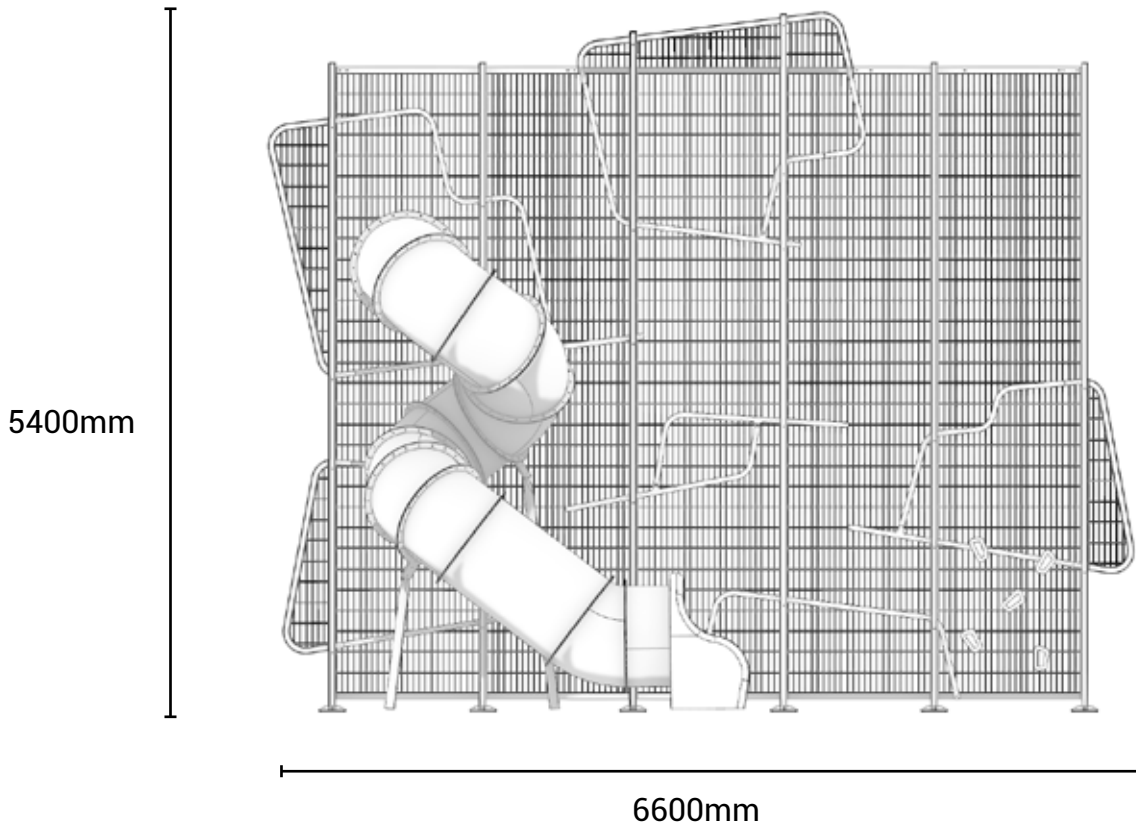

Subject to change without prior notice

Kinetics Play Sdn Bhd

Lot 2-44 Jalan SU7, Lion Industrial Park, Persiaran Tengku Ampuan, 40300 Shah Alam, Selangor, Malaysia.

Tel: +603-5888 9104

Email: info@kineticsplay.com

Web: www.kineticsplay.com