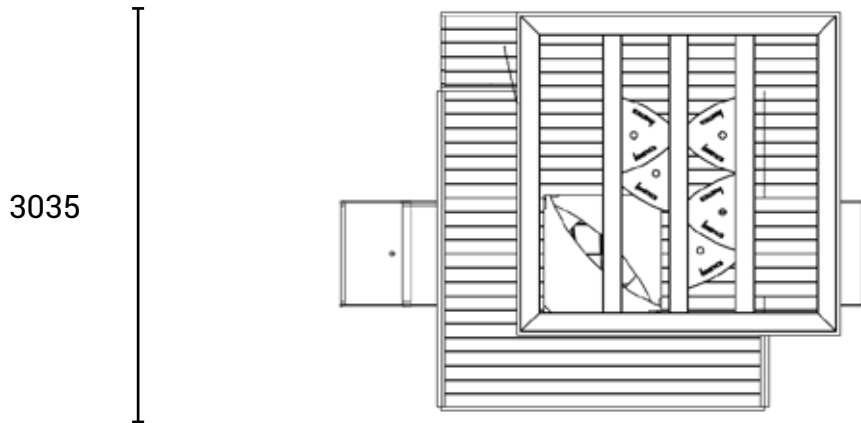

Subject to change without prior notice

Kinetics Play Sdn Bhd

Lot 2-44 Jalan SU7, Lion Industrial Park, Persiaran Tengku Ampuan, 40300 Shah Alam, Selangor, Malaysia.

Tel: +603-5888 9104

Email: info@kineticsplay.com

Web: www.kineticsplay.com