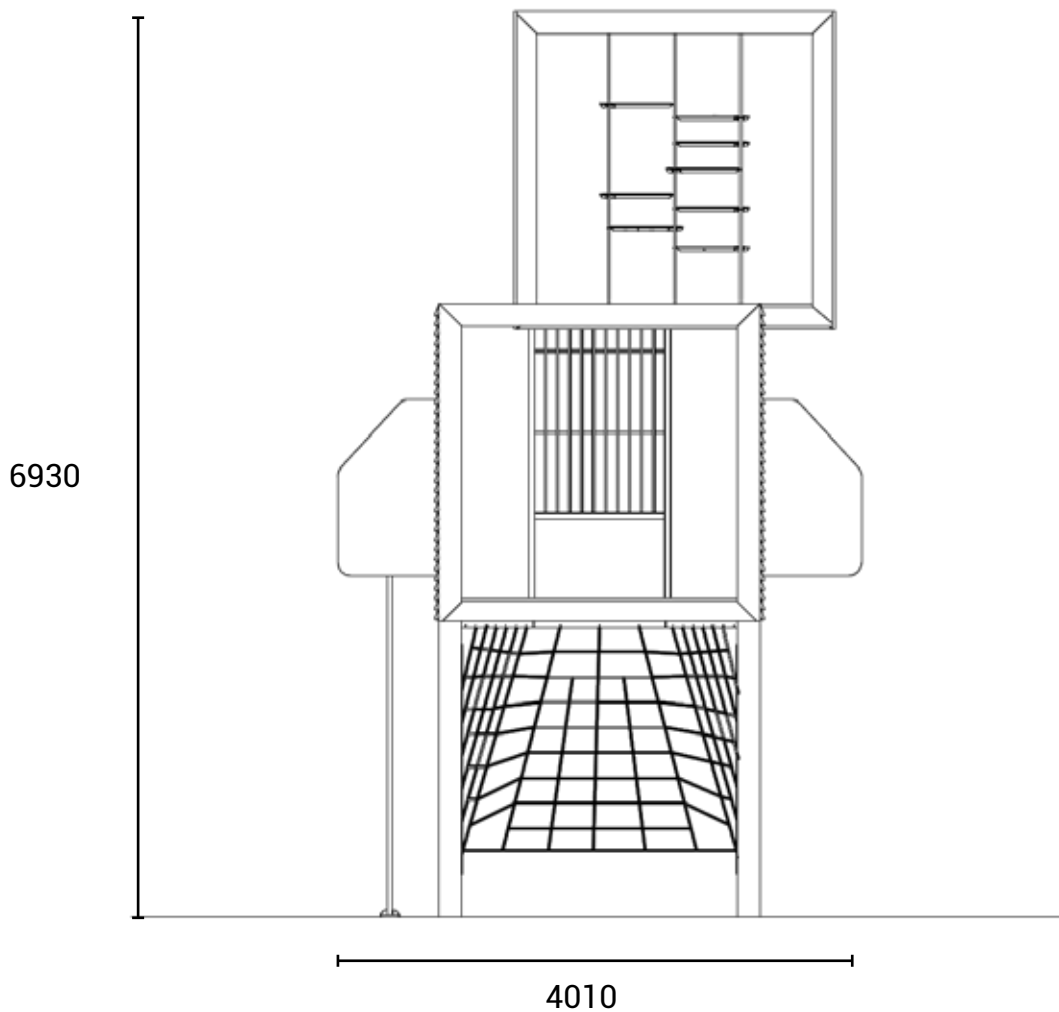

Subject to change without prior notice

Kinetics Play Sdn Bhd

Lot 2-44 Jalan SU7, Lion Industrial Park, Persiaran Tengku Ampuan, 40300 Shah Alam, Selangor, Malaysia.

Tel: +603-5888 9104

Email: info@kineticsplay.com

Web: www.kineticsplay.com