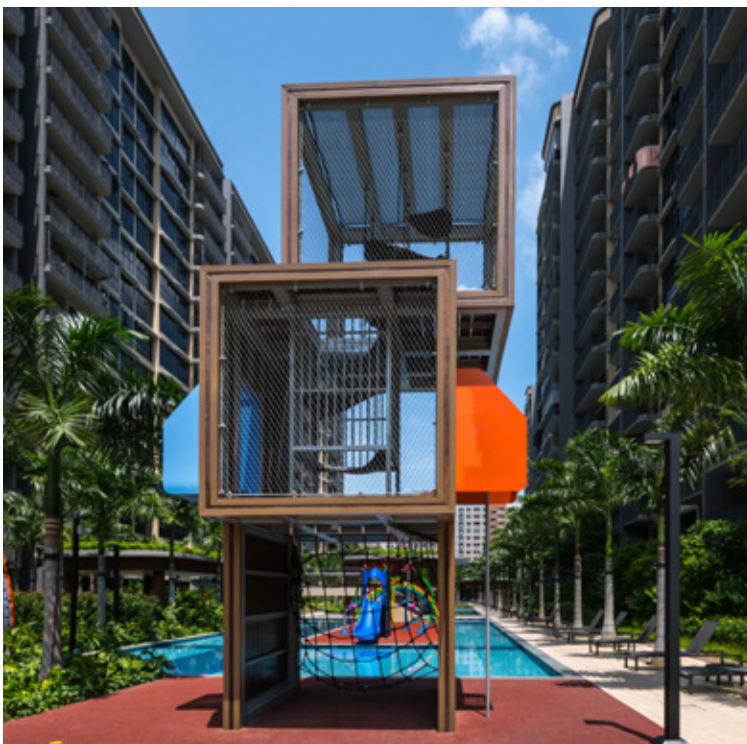

Kubus 3 Tier

Product information

Product description

The Kubus Tower offers lots of play experiences in a small footprint and is the highlight of any playground. At seven metres tall, the climb to the top is an adventure with varied net climbers, allowing children to train cross-coordination, proprioception and spatial awareness. It is also a great place for a quick shade.

Category	: Vertical Playground
Age group	: 5-12 years old
Product Code	: CV0006SM
Sizes (mm)	: L4010 x H6930 x W3035 mm

Subject to change without prior notice

Kinetics Play Sdn Bhd

Lot 2-44 Jalan SU7, Lion Industrial Park, Persiaran Tengku Ampuan, 40300 Shah Alam, Selangor, Malaysia.