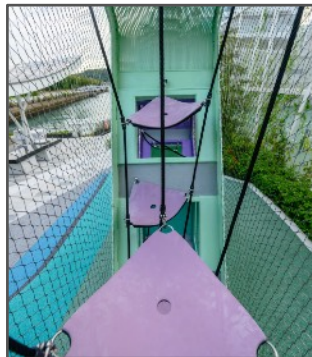

Play Corals

Product Information

Product Description

The Coral theme play sculpture invites children to climb, hang, swing, slide and jump within the sculpture. The side netting creates sense of security and allow children to play with more confidence.

The adventurous components of the Big Coral offers endless fun and challenge for the children such as climbing cleats and ropes for climb as well as lounge hammocks for children to hangout and sway within the structure.

Category:	: Vertical Playground
Age group	: 6 -12 yrs old
Sizes (mm)	: 6834L x 1000W x 4338H
Safety area	: 80 m ²
Critical Fall height	: 1m
Maximum users	: 20 users

Subject to change without prior notice