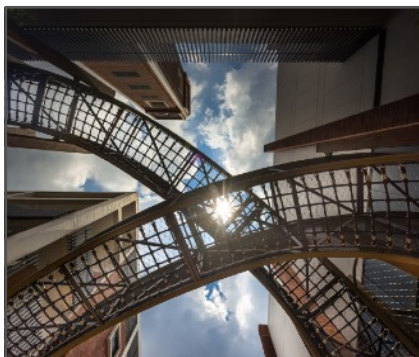

Subject to change without prior notice

Kinetics Play Sdn Bhd

Lot 2-44 Jalan SU7, Lion Industrial Park, Persiaran Tengku Ampuan, 40300 Shah Alam, Selangor, Malaysia.

Tel: +603-5888 9104

Email: info@kineticsplay.com

Web: www.kineticsplay.com