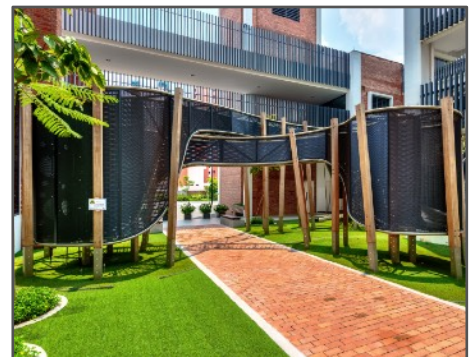

Subject to change without prior notice

Kinetics Play Sdn Bhd

Lot 2-44 Jalan SU7, Lion Industrial Park, Persiaran Tengku Ampuan, 40300 Shah Alam, Selangor, Malaysia.

Tel: +603-5888 9104

Email: info@kineticsplay.com

Web: www.kineticsplay.com