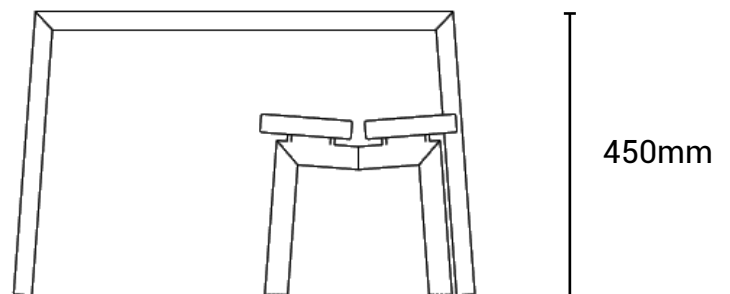

Subject to change without prior notice

Kinetics Play Sdn Bhd

Lot 2-44 Jalan SU7, Lion Industrial Park, Persiaran Tengku Ampuan, 40300 Shah Alam, Selangor, Malaysia.

Tel: +603-5888 9104

Email: info@kineticsplay.com

Web: www.kineticsplay.com