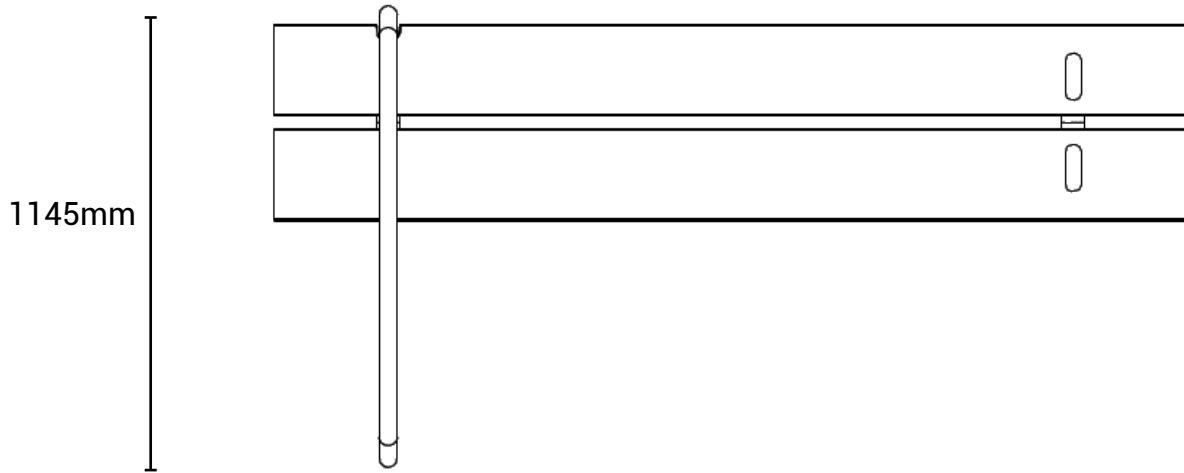

Subject to change without prior notice

Kinetics Play Sdn Bhd

Lot 2-44 Jalan SU7, Lion Industrial Park, Persiaran Tengku Ampuan, 40300 Shah Alam, Selangor, Malaysia.

Tel: +603-5888 9104

Email: info@kineticsplay.com

Web: www.kineticsplay.com