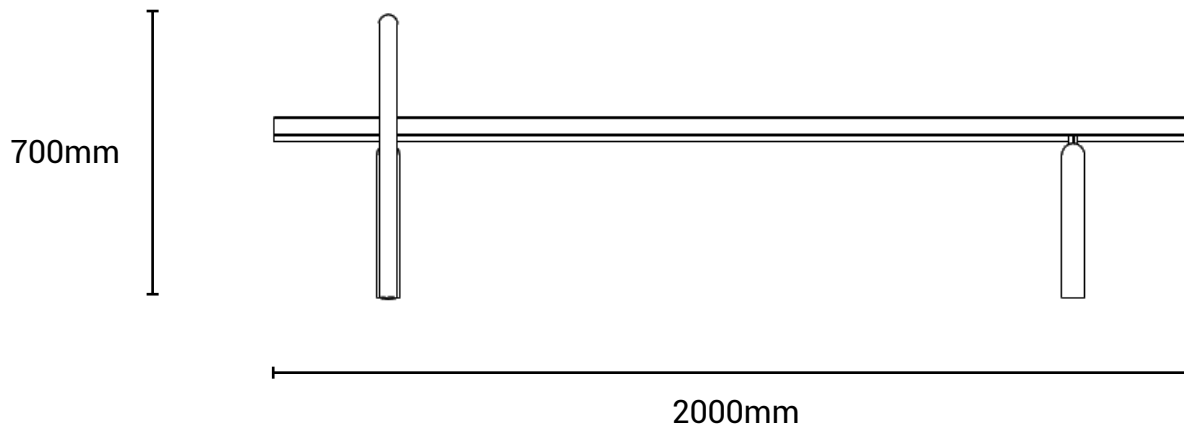

Subject to change without prior notice

Kinetics Play Sdn Bhd

Lot 2-44 Jalan SU7, Lion Industrial Park, Persiaran Tengku Ampuan, 40300 Shah Alam, Selangor, Malaysia.

Tel: +603-5888 9104

Email: info@kineticsplay.com

Web: www.kineticsplay.com