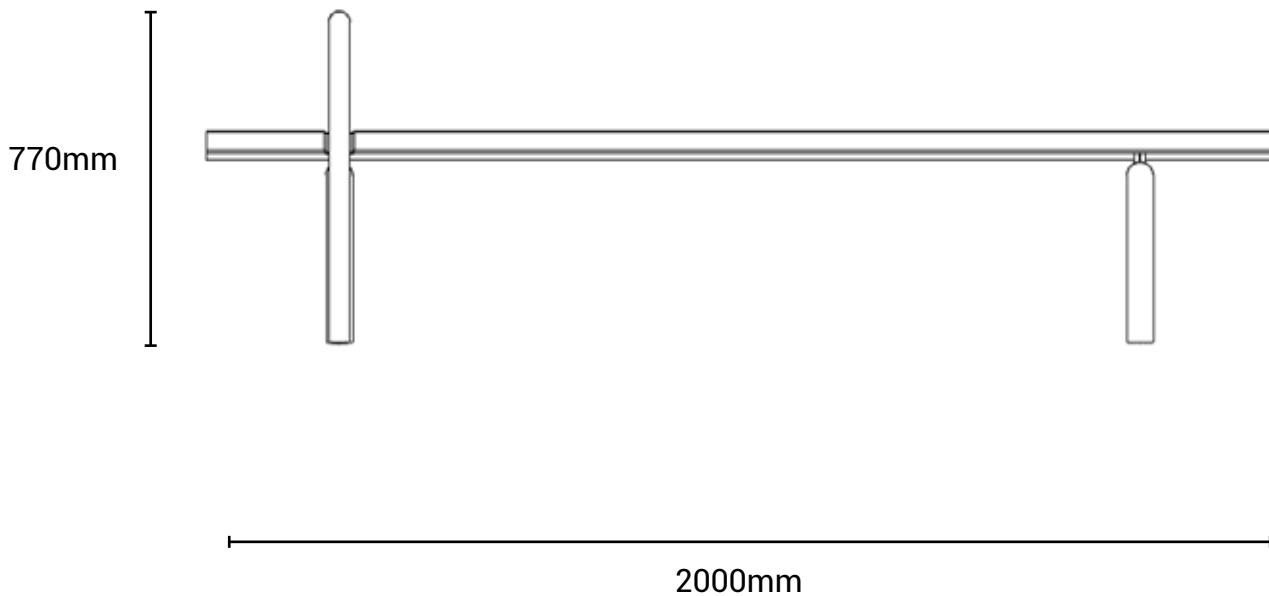

Subject to change without prior notice

Kinetics Play Sdn Bhd

Lot 2-44 Jalan SU7, Lion Industrial Park, Persiaran Tengku Ampuan, 40300 Shah Alam, Selangor, Malaysia.

Tel: +603-5888 9104

Email: info@kineticsplay.com

Web: www.kineticsplay.com