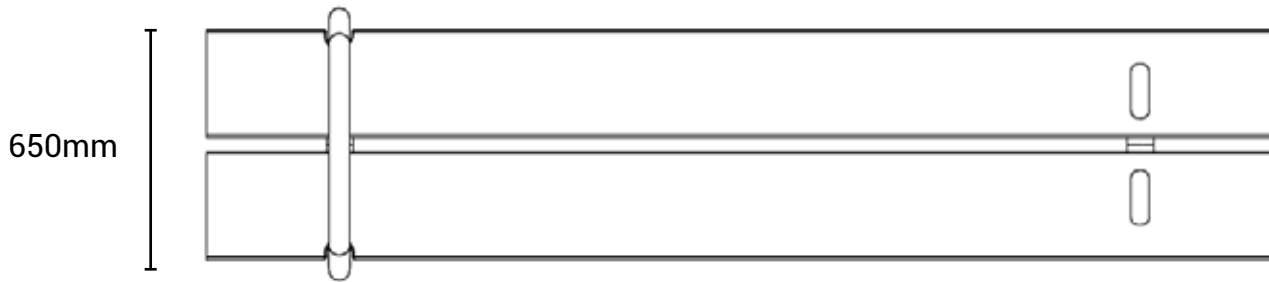

Subject to change without prior notice

Kinetics Play Sdn Bhd

Lot 2-44 Jalan SU7, Lion Industrial Park, Persiaran Tengku Ampuan, 40300 Shah Alam, Selangor, Malaysia.

Tel: +603-5888 9104

Email: info@kineticsplay.com

Web: www.kineticsplay.com