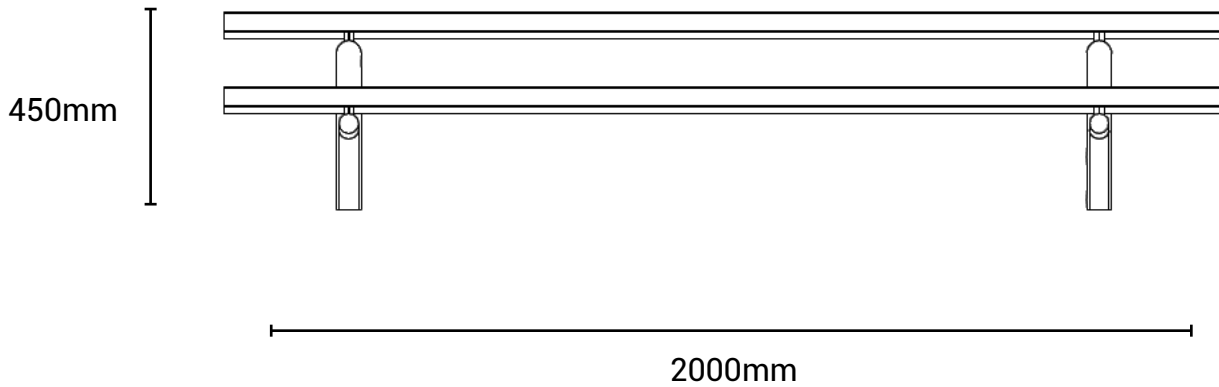

Subject to change without prior notice

Kinetics Play Sdn Bhd

Lot 2-44 Jalan SU7, Lion Industrial Park, Persiaran Tengku Ampuan, 40300 Shah Alam, Selangor, Malaysia.

Tel: +603-5888 9104

Email: info@kineticsplay.com

Web: www.kineticsplay.com