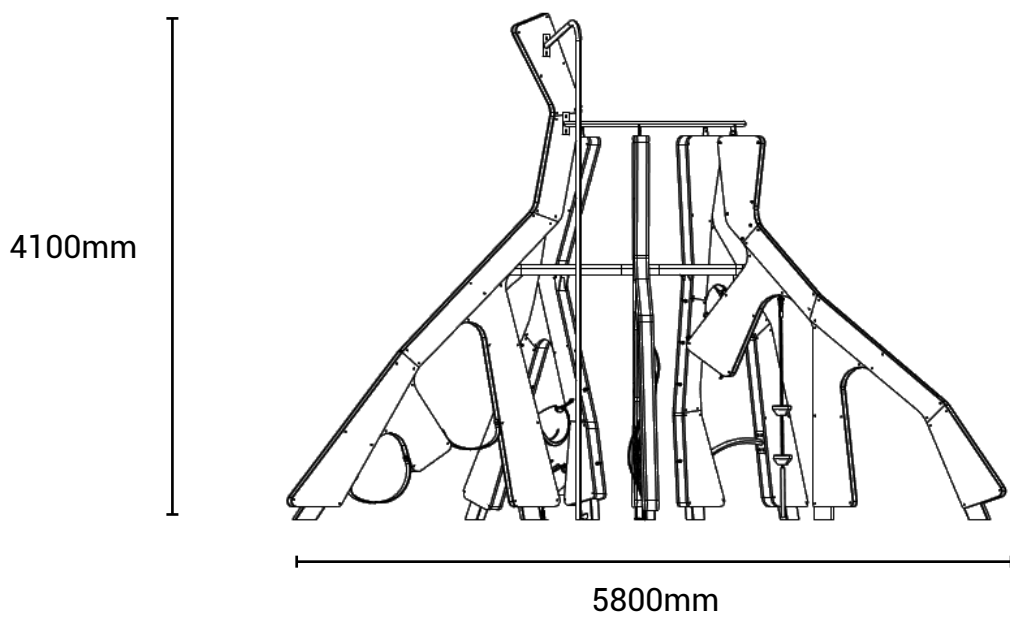

Subject to change without prior notice

Kinetics Play Sdn Bhd

Lot 2-44 Jalan SU7, Lion Industrial Park, Persiaran Tengku Ampuan, 40300 Shah Alam, Selangor, Malaysia.

Tel: +603-5888 9104

Email: info@kineticsplay.com

Web: www.kineticsplay.com