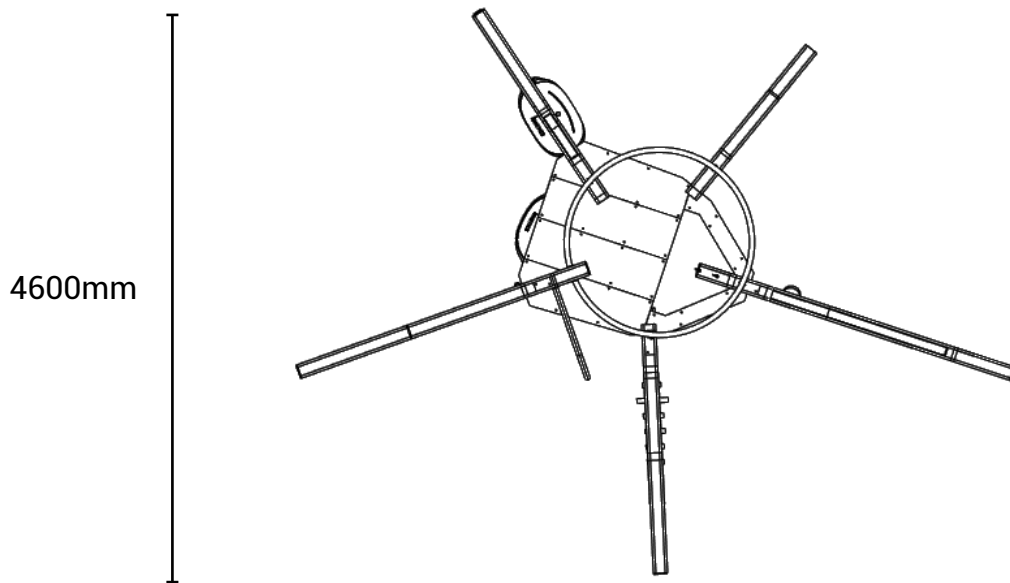

Subject to change without prior notice

Kinetics Play Sdn Bhd

Lot 2-44 Jalan SU7, Lion Industrial Park, Persiaran Tengku Ampuan, 40300 Shah Alam, Selangor, Malaysia.

Tel: +603-5888 9104

Email: info@kineticsplay.com

Web: www.kineticsplay.com