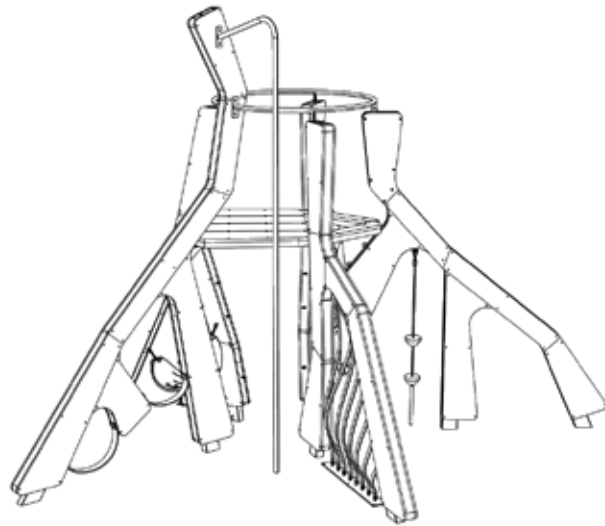

Subject to change without prior notice

Kinetics Play Sdn Bhd

Lot 2-44 Jalan SU7, Lion Industrial Park, Persiaran Tengku Ampuan, 40300 Shah Alam, Selangor, Malaysia.

Tel: +603-5888 9104

Email: info@kineticsplay.com

Web: www.kineticsplay.com