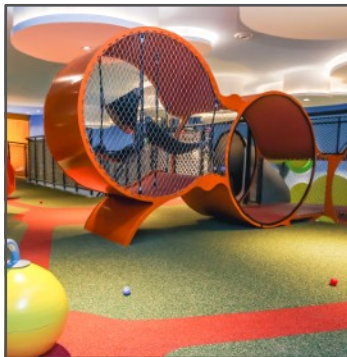

Subject to change without prior notice

Kinetics Play Sdn Bhd

Lot 2-44 Jalan SU7, Lion Industrial Park, Persiaran Tengku Ampuan, 40300 Shah Alam, Selangor, Malaysia.

Tel: +603-5888 9104

Email: info@kineticsplay.com

Web: www.kineticsplay.com