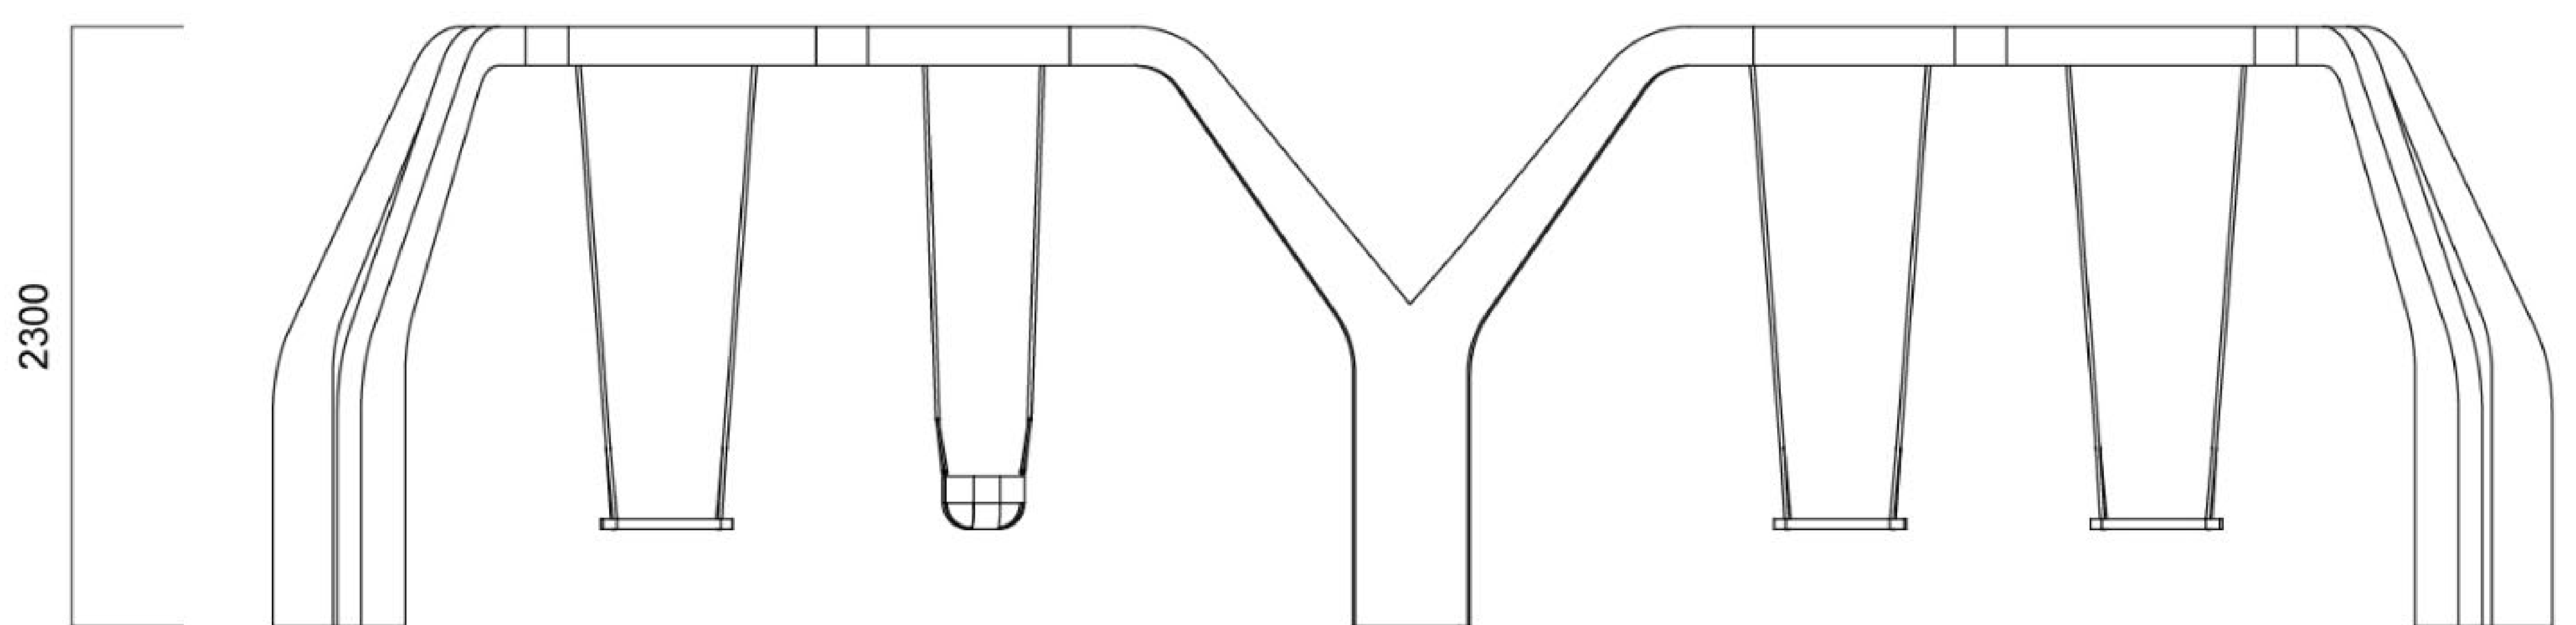

We will continue to make product improvement and reserve the right to change design specifications for safety and product enhancement purposes.

Kinetics Play Sdn Bhd

Lot 2-44 Jalan SU7, Lion Industrial Park, Persiaran Tengku Ampuan, 40300 Shah Alam, Selangor, Malaysia.

Tel: +603-5888 9104

Email: info@kineticsplay.com

Web: www.kineticsplay.com