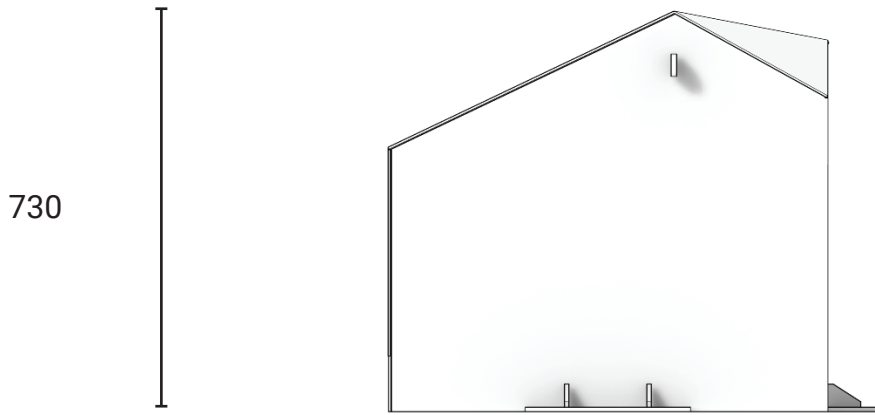

Subject to change without prior notice

Kinetics Play Sdn Bhd

Lot 2-44 Jalan SU7, Lion Industrial Park, Persiaran Tengku Ampuan, 40300 Shah Alam, Selangor, Malaysia.

Tel: +603-5888 9104

Email: info@kineticsplay.com

Web: www.kineticsplay.com