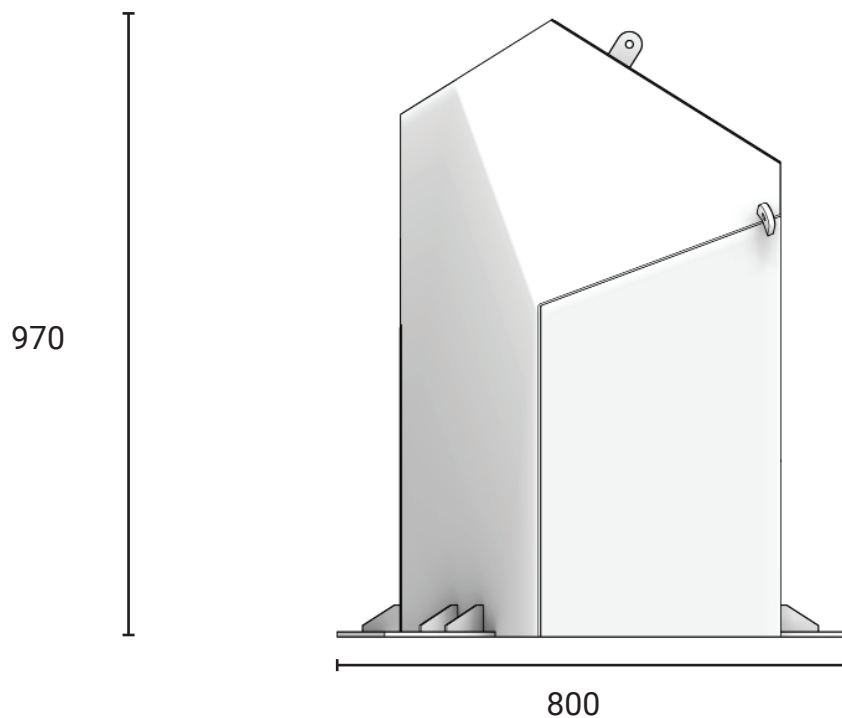

Email: info@kineticsplay.com

Web: www.kineticsplay.com

Rock Land Set I

Product information

Product description

The Rock Land Set I provides climbing and hideout elements for users.

Category	: Vertical Playground
Age Group	: 2 - 12 years old
Sizes (mm)	: L800 x H970 x W2500 mm