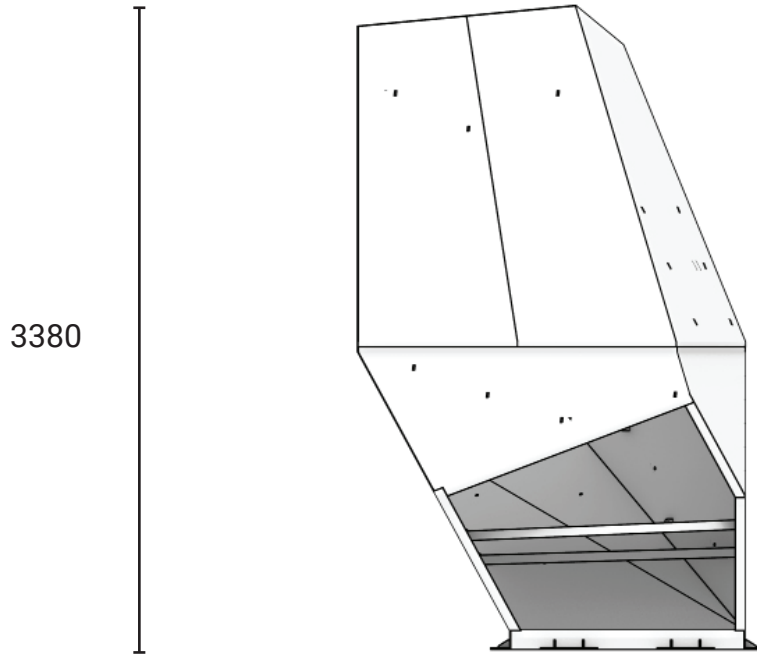

Subject to change without prior notice

Kinetics Play Sdn Bhd

Lot 2-44 Jalan SU7, Lion Industrial Park, Persiaran Tengku Ampuan, 40300 Shah Alam, Selangor, Malaysia.

Tel: +603-5888 9104

Email: info@kineticsplay.com

Web: www.kineticsplay.com