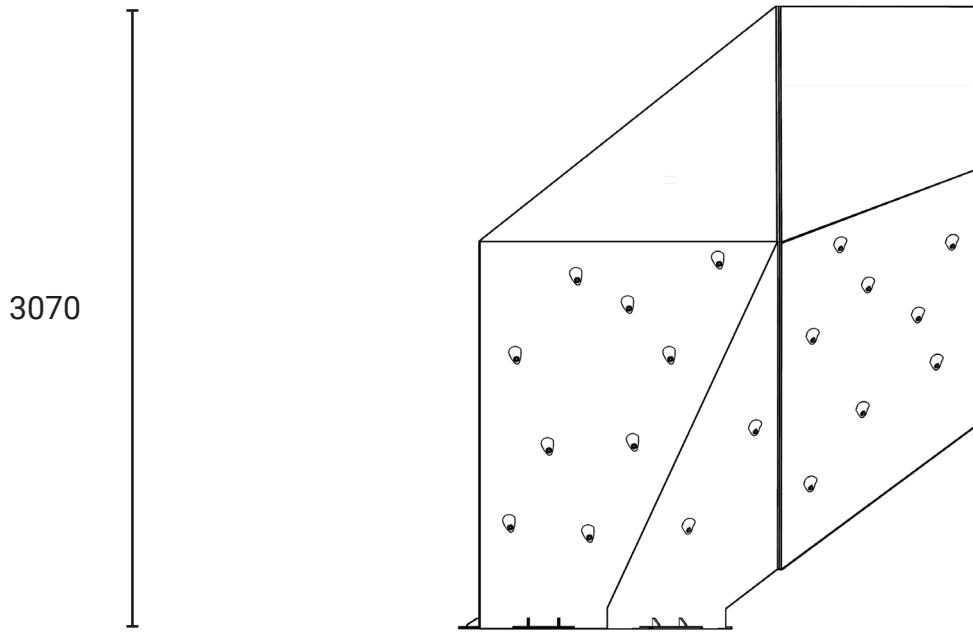

Subject to change without prior notice

Kinetics Play Sdn Bhd

Lot 2-44 Jalan SU7, Lion Industrial Park, Persiaran Tengku Ampuan, 40300 Shah Alam, Selangor, Malaysia.

Tel: +603-5888 9104

Email: info@kineticsplay.com

Web: www.kineticsplay.com