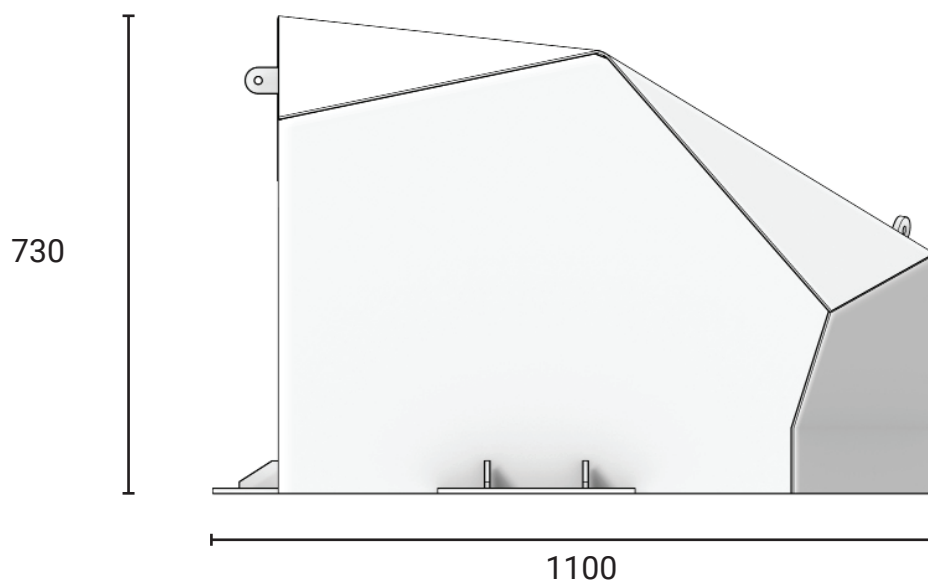

Email: info@kineticsplay.com

Web: www.kineticsplay.com

Rock Land Set J

Product information

Product description

The Rock Land Set J provides climbing and hideout elements for users.

Category	: Vertical Playground
Age Group	: 2 - 12 years old
Sizes (mm)	: L1100 x H730 x W900 mm