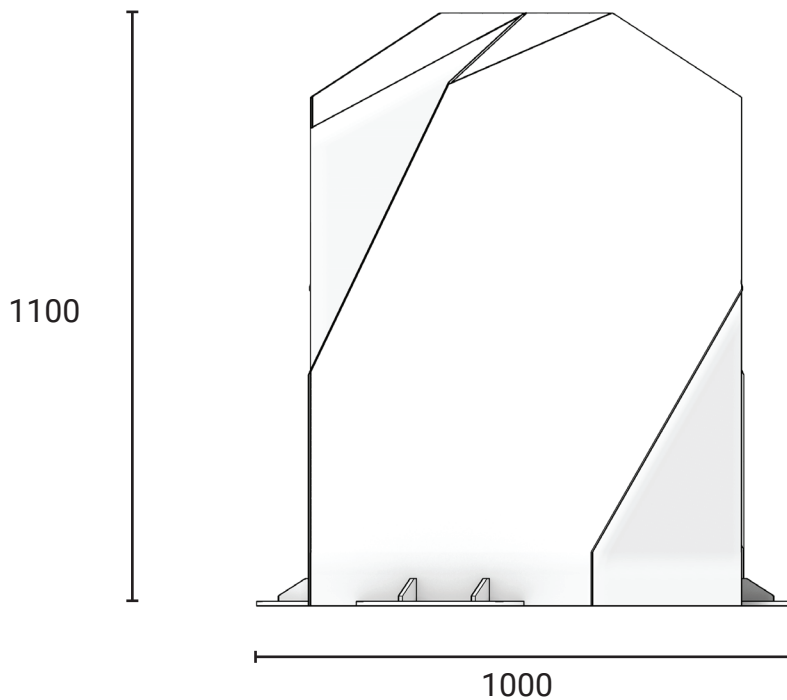

Email: info@kineticsplay.com

Web: www.kineticsplay.com

Rock Land Set E

Product information

Product description

The Rock Land Set E provides pull-ups, dips and chin-ups exercises for users.

Category	: Vertical Playground
Age Group	: 2 - 12 years old
Sizes (mm)	: L1000 x H1100 x W2510 mm