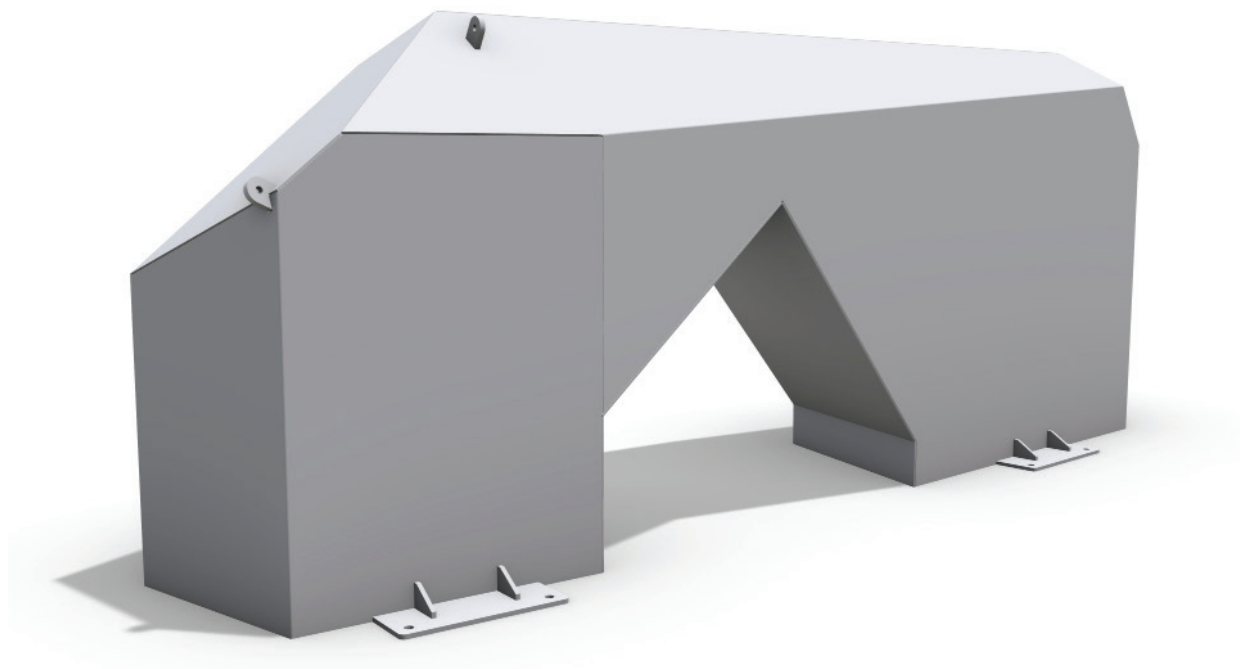

Email: info@kineticsplay.com

Web: www.kineticsplay.com

Rock Land Set I

Product information

Product description

The Rock Land Set I provides climbing and hideout elements for users.

Category	: Vertical Playground
Age Group	: 2 - 12 years old
Sizes (mm)	: L800 x H970 x W2500 mm