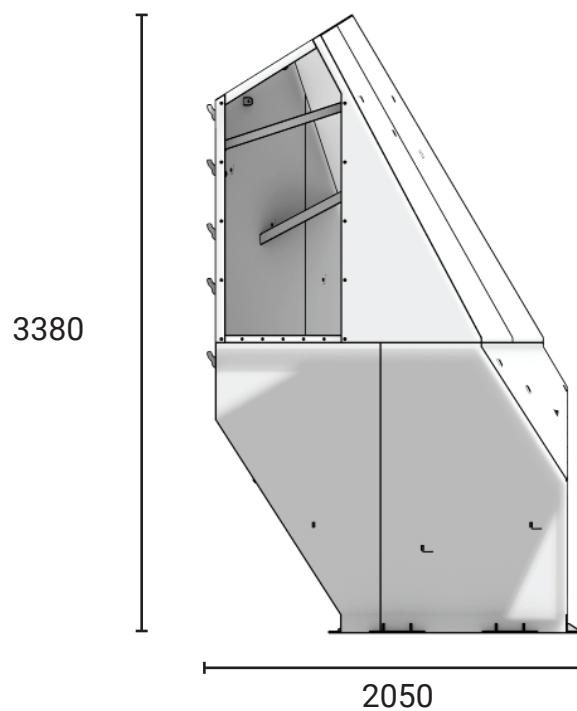

Email: info@kineticsplay.com

Web: www.kineticsplay.com

Rock Land Set B

Product information

Product description

The Rock Land Set B provides climbing and hideout experience for users.

Category	: Vertical Playground
Age Group	: 2 - 12 years old
Sizes (mm)	: L2140 x H3380 x W2050 mm