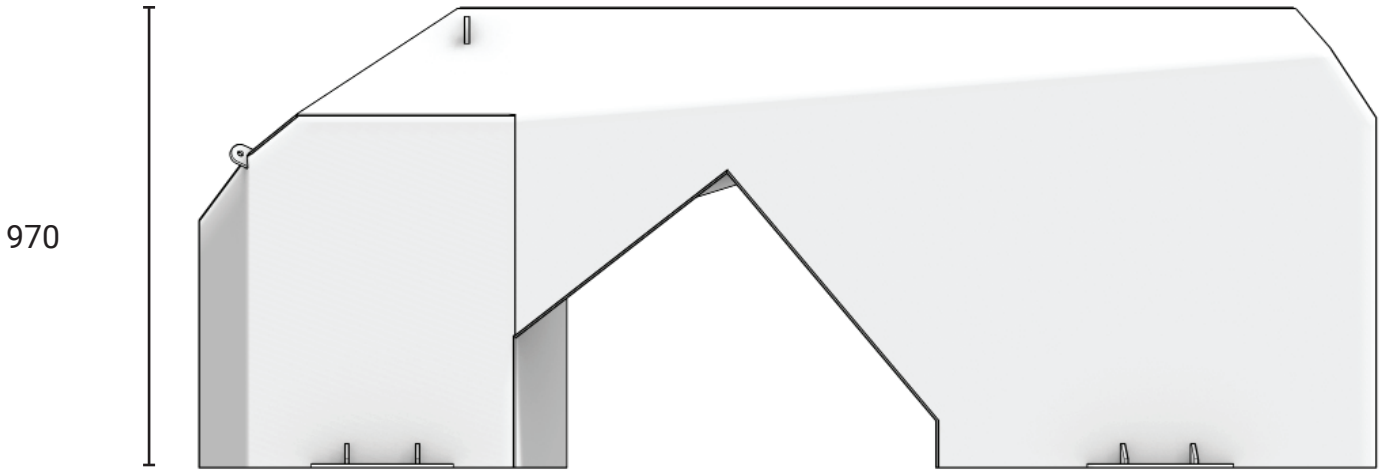

Subject to change without prior notice

Kinetics Play Sdn Bhd

Lot 2-44 Jalan SU7, Lion Industrial Park, Persiaran Tengku Ampuan, 40300 Shah Alam, Selangor, Malaysia.

Tel: +603-5888 9104

Email: info@kineticsplay.com

Web: www.kineticsplay.com