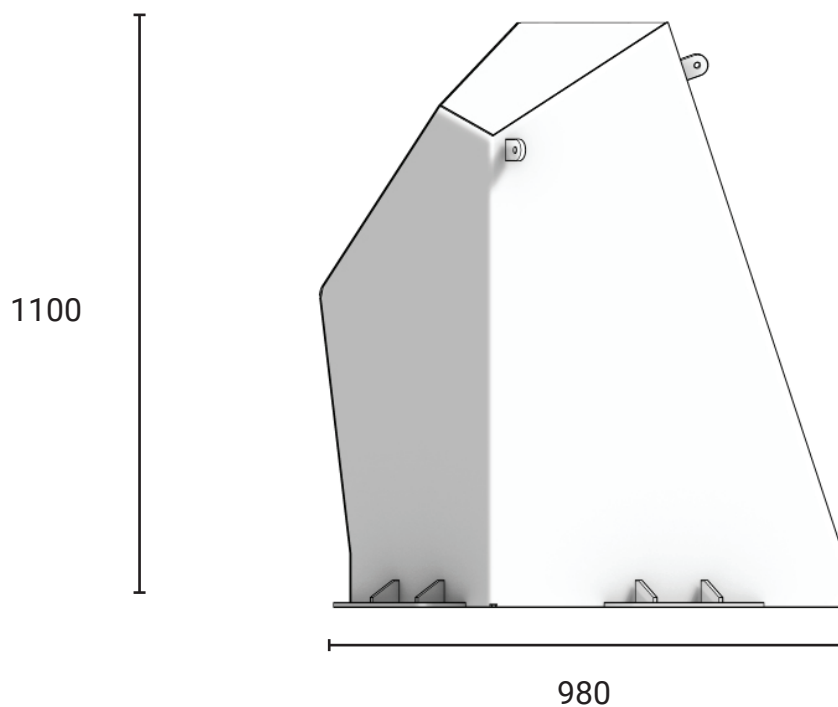

Email: info@kineticsplay.com

Web: www.kineticsplay.com

Rock Land Set K

Product information

Product description

The Rock Land Set K provides climbing and hideout elements for users.

Category	: Vertical Playground
Age Group	: 2 - 12 years old
Sizes (mm)	: L840 x H1100 x W980 mm