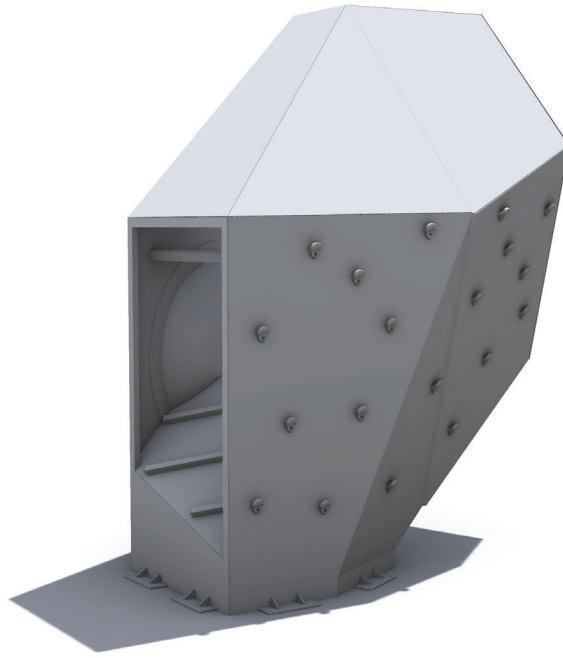

Email: info@kineticsplay.com

Web: www.kineticsplay.com

Rock Land Set F

Product information

Product description

The Rock Land Set F provides climbing and hideout elements for users.

Category	: Vertical Playground
Age Group	: 2 - 12 years old
Sizes (mm)	: L1800 x H3070 x W2570 mm