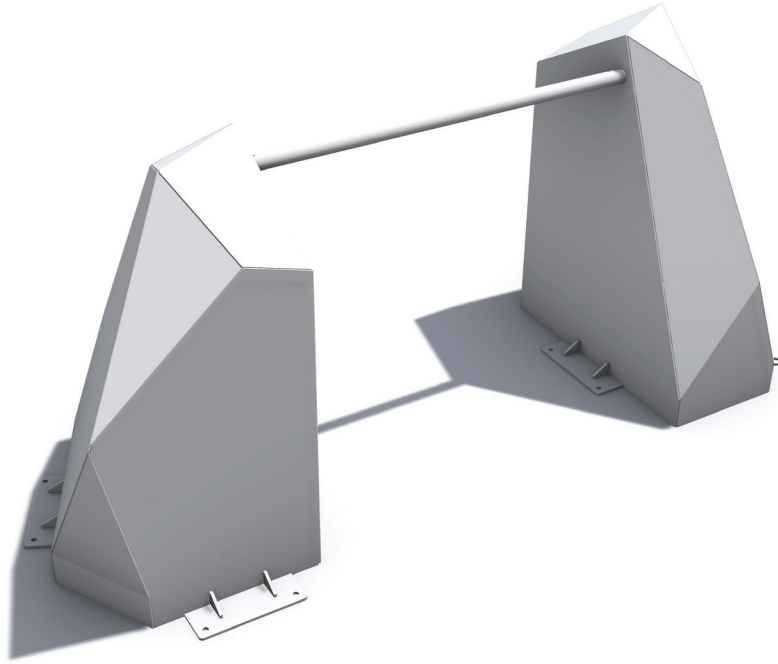

Email: info@kineticsplay.com

Web: www.kineticsplay.com

Rock Land Set E

Product information

Product description

The Rock Land Set E provides pull-ups, dips and chin-ups exercises for users.

Category	: Vertical Playground
Age Group	: 2 - 12 years old
Sizes (mm)	: L1000 x H1100 x W2510 mm