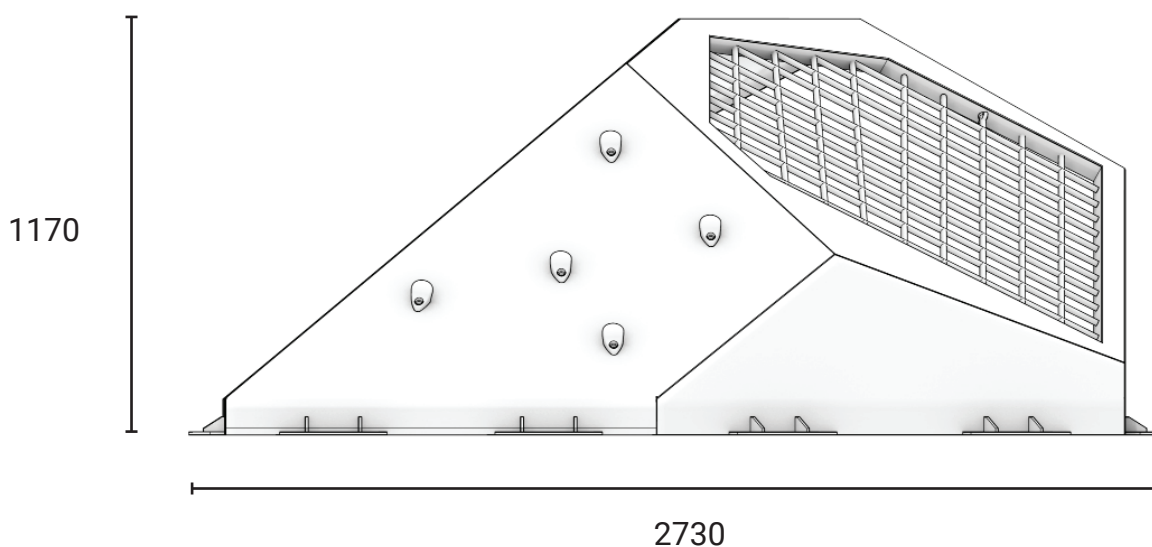

Email: info@kineticsplay.com

Web: www.kineticsplay.com

Rock Land Set C

Product information

Product description

The Rock Land Set C provides climbing and hideout experience for users.

Category	: Vertical Playground
Age Group	: 2 - 12 years old
Sizes (mm)	: L2560 x H1170 x W2730 mm