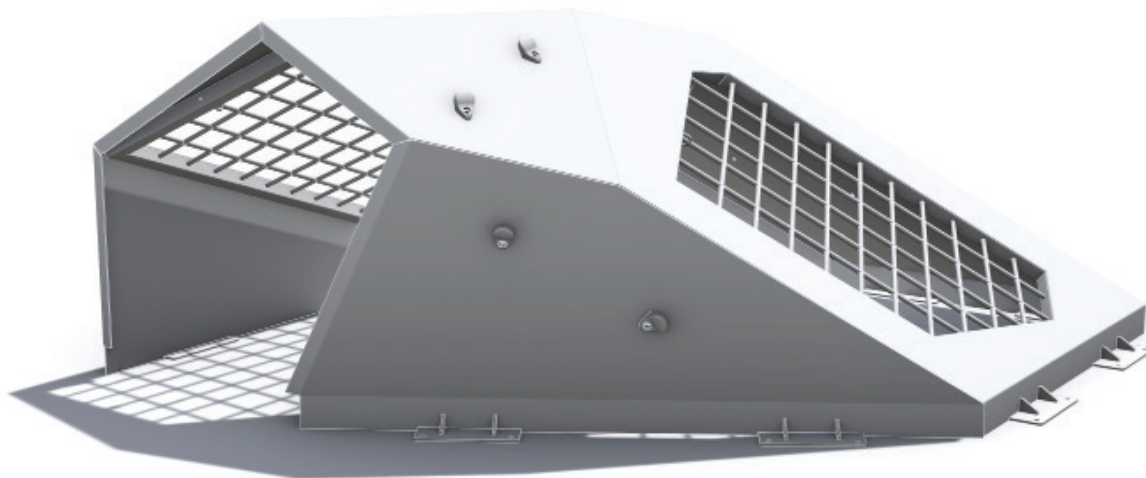

Email: info@kineticsplay.com

Web: www.kineticsplay.com

Rock Land Set C

Product information

Product description

The Rock Land Set C provides climbing and hideout experience for users.

Category	: Vertical Playground
Age Group	: 2 - 12 years old
Sizes (mm)	: L2560 x H1170 x W2730 mm