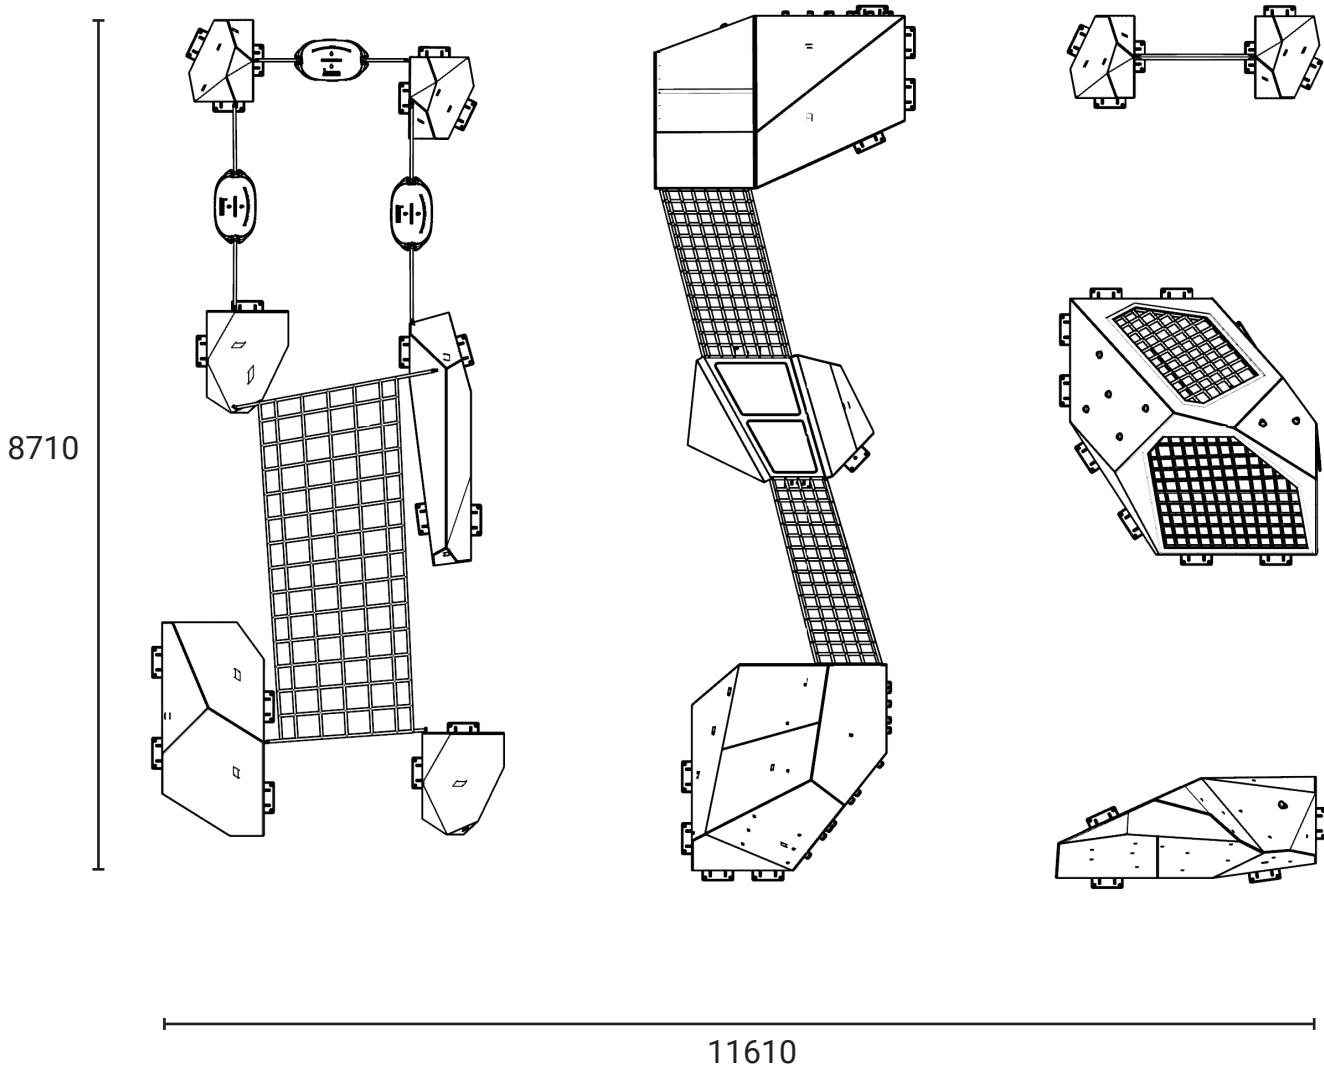

Subject to change without prior notice

Kinetics Play Sdn Bhd

Lot 2-44 Jalan SU7, Lion Industrial Park, Persiaran Tengku Ampuan, 40300 Shah Alam, Selangor, Malaysia.

Tel: +603-5888 9104

Email: info@kineticsplay.com

Web: www.kineticsplay.com