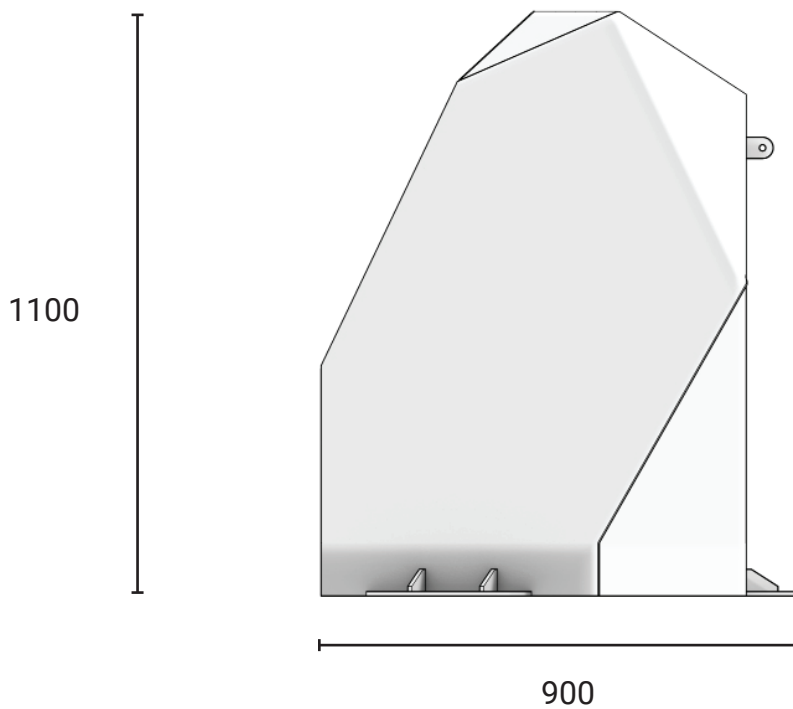

Email: info@kineticsplay.com

Web: www.kineticsplay.com

Rock Land Set L

Product information

Product description

The Rock Land Set L provides climbing and hideout elements for users.

Category	: Vertical Playground
Age Group	: 2 - 12 years old
Sizes (mm)	: L750 x H1100 x W900 mm