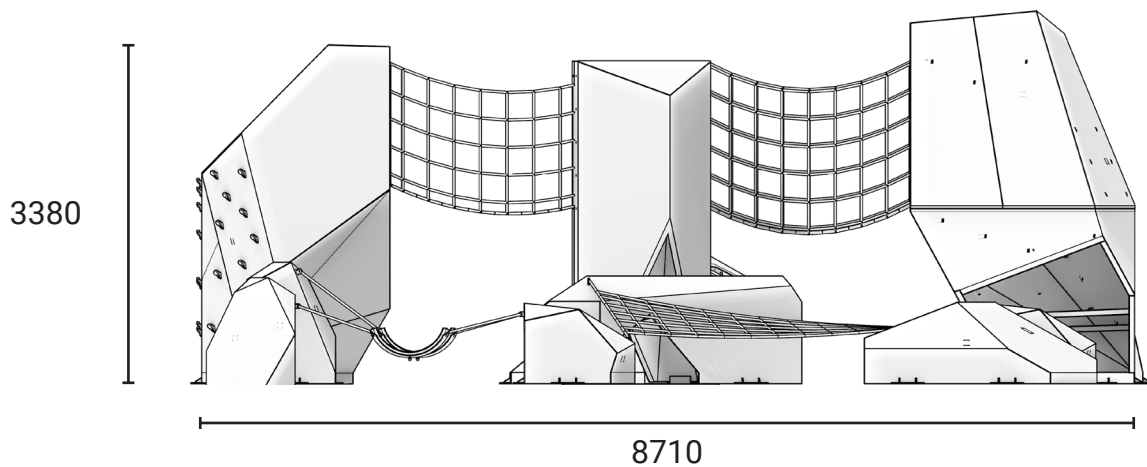

Category	: Vertical Playground
Age Group	: 2 - 12 years old
Product Code	: CV0072SM
Sizes (mm)	: L8710 x H3380 x W11620 mm

Subject to change without prior notice

Kinetics Play Sdn Bhd

Lot 2-44 Jalan SU7, Lion Industrial Park, Persiaran Tengku Ampuan, 40300 Shah Alam, Selangor, Malaysia.