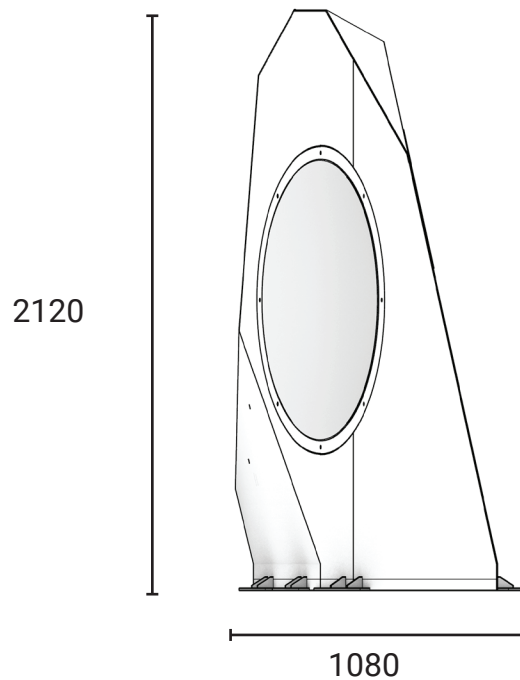

Tel: +603-5888 9104

Email: info@kineticsplay.com

Web: www.kineticsplay.com

Rock Land Set A

Product information

Product description

The Rock Land Set A provides climbing experience for users.

Category	: Vertical Playground
Age Group	: 2 - 12 years old
Sizes (mm)	: L2670 x H2120 x W1080 mm