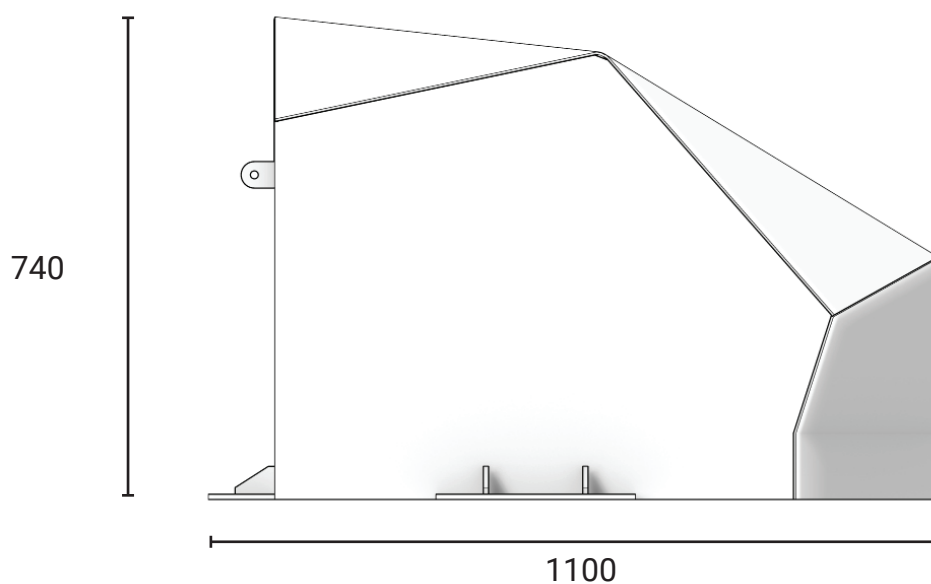

Email: info@kineticsplay.com

Web: www.kineticsplay.com

Rock Land Set G

Product information

Product description

The Rock Land Set G provides climbing and hideout elements for users.

Category	: Vertical Playground
Age Group	: 2 - 12 years old
Sizes (mm)	: L1100 x H740 x W900 mm