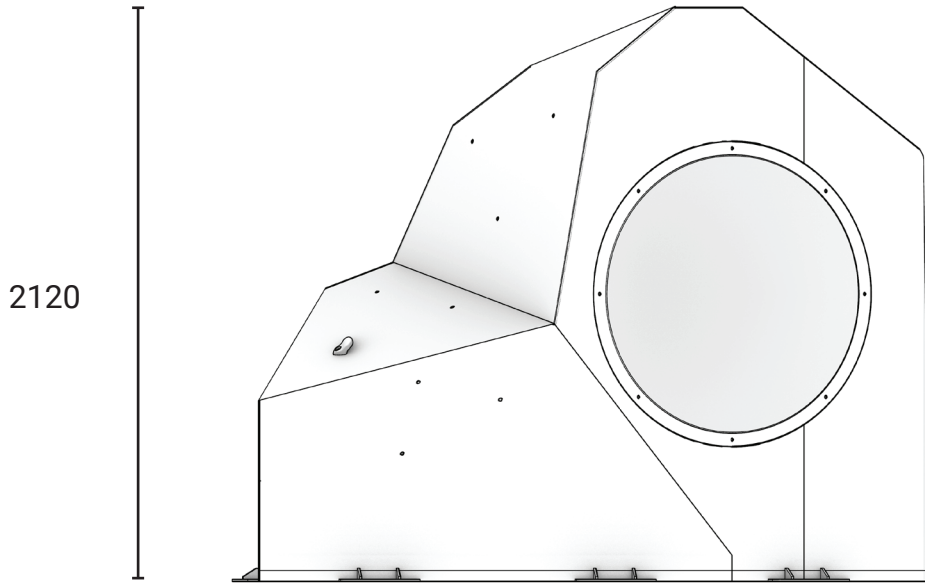

Subject to change without prior notice

Kinetics Play Sdn Bhd

Lot 2-44 Jalan SU7, Lion Industrial Park, Persiaran Tengku Ampuan, 40300 Shah Alam, Selangor, Malaysia.

Tel: +603-5888 9104

Email: info@kineticsplay.com

Web: www.kineticsplay.com