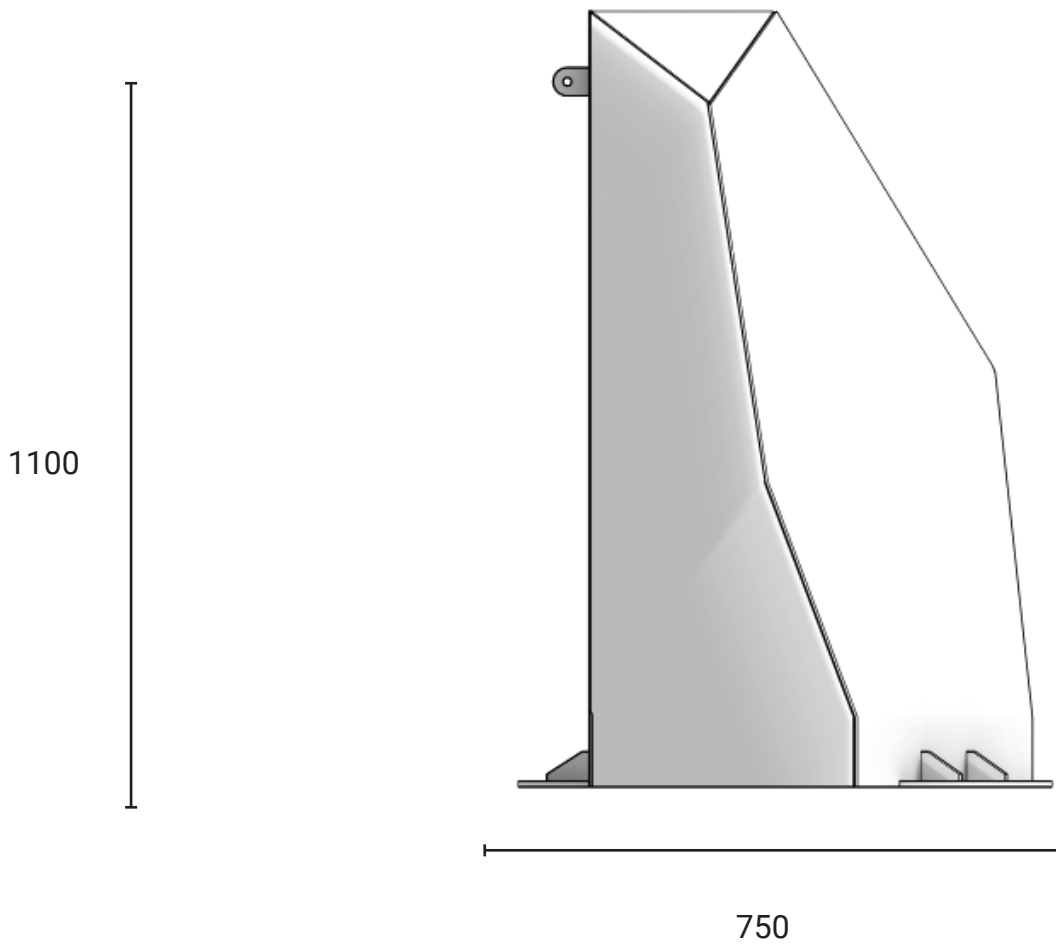

Subject to change without prior notice

Kinetics Play Sdn Bhd

Lot 2-44 Jalan SU7, Lion Industrial Park, Persiaran Tengku Ampuan, 40300 Shah Alam, Selangor, Malaysia.

Tel: +603-5888 9104

Email: info@kineticsplay.com

Web: www.kineticsplay.com