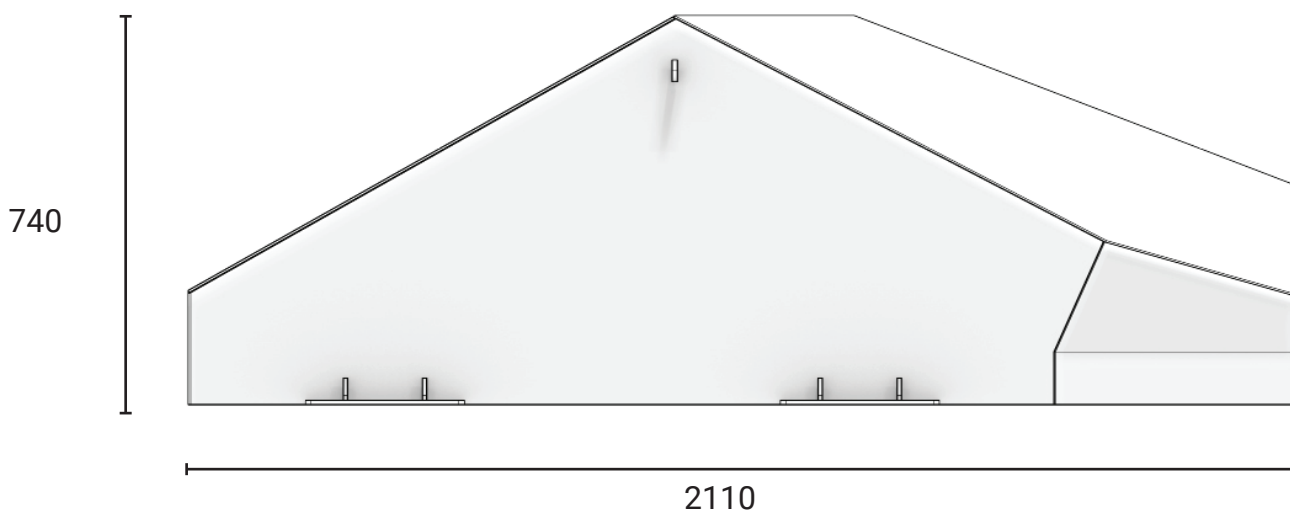

Email: info@kineticsplay.com

Web: www.kineticsplay.com

Rock Land Set H

Product information

Product description

The Rock Land Set H provides climbing and hideout elements for users.

Category	: Vertical Playground
Age Group	: 2 - 12 years old
Sizes (mm)	: L1190 x H740 x W2110 mm