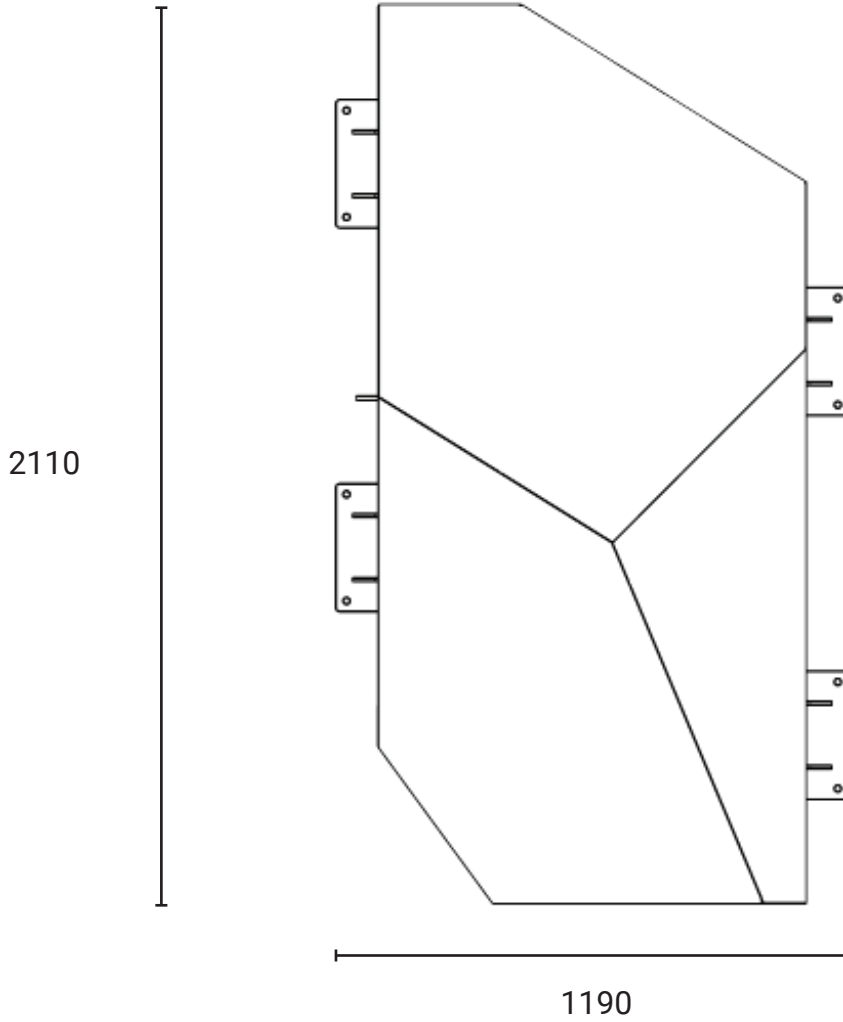

Subject to change without prior notice

Kinetics Play Sdn Bhd

Lot 2-44 Jalan SU7, Lion Industrial Park, Persiaran Tengku Ampuan, 40300 Shah Alam, Selangor, Malaysia.

Tel: +603-5888 9104

Email: info@kineticsplay.com

Web: www.kineticsplay.com