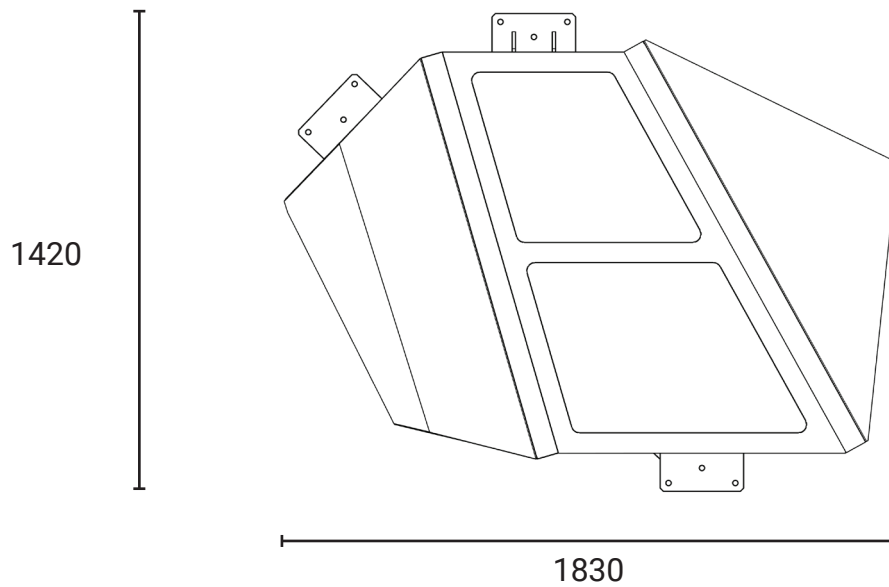

Subject to change without prior notice

Kinetics Play Sdn Bhd

Lot 2-44 Jalan SU7, Lion Industrial Park, Persiaran Tengku Ampuan, 40300 Shah Alam, Selangor, Malaysia.

Tel: +603-5888 9104

Email: info@kineticsplay.com

Web: www.kineticsplay.com