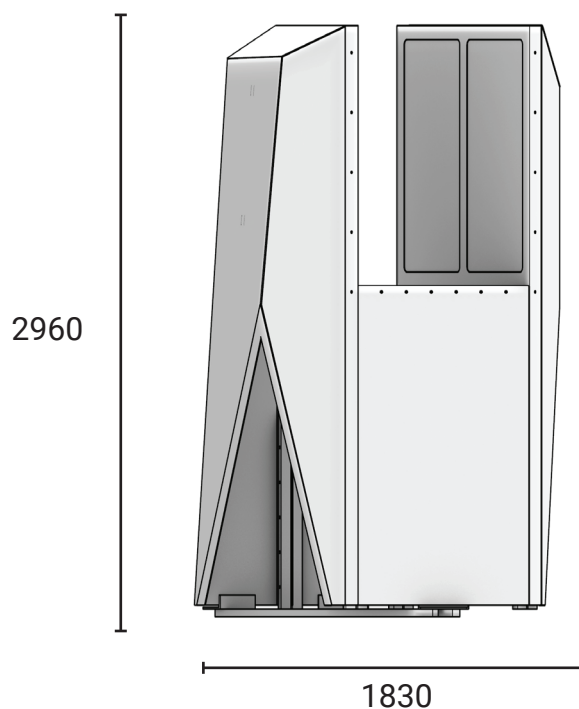

Email: info@kineticsplay.com

Web: www.kineticsplay.com

Rock Land Set D

Product information

Product description

The Rock Land Set D provides climbing and hideout experience for users.

Category	: Vertical Playground
Age Group	: 2 - 12 years old
Sizes (mm)	: L1420 x H2960 x W1830 mm