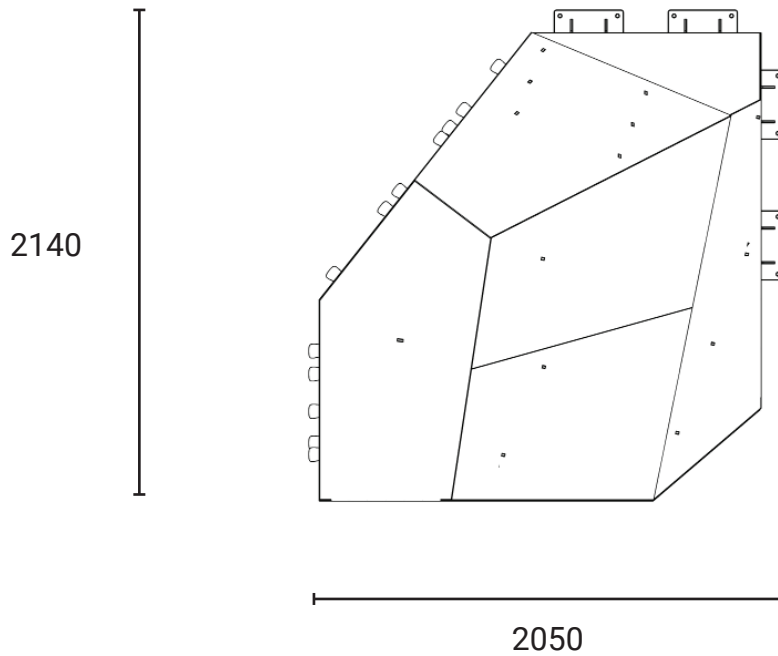

Subject to change without prior notice

Kinetics Play Sdn Bhd

Lot 2-44 Jalan SU7, Lion Industrial Park, Persiaran Tengku Ampuan, 40300 Shah Alam, Selangor, Malaysia.

Tel: +603-5888 9104

Email: info@kineticsplay.com

Web: www.kineticsplay.com