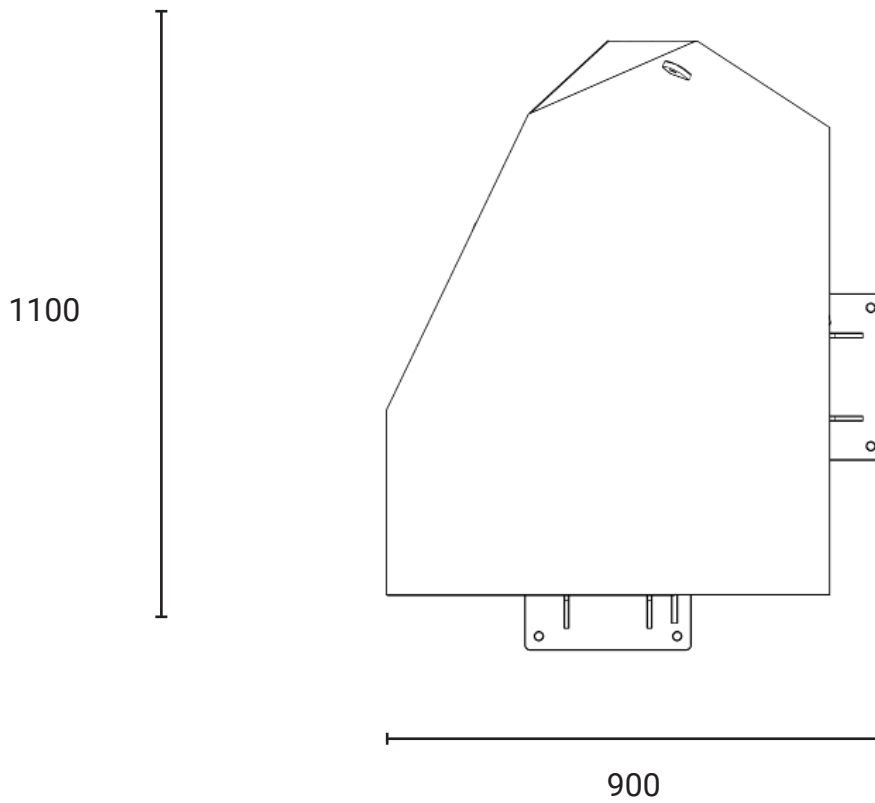

Subject to change without prior notice

Kinetics Play Sdn Bhd

Lot 2-44 Jalan SU7, Lion Industrial Park, Persiaran Tengku Ampuan, 40300 Shah Alam, Selangor, Malaysia.

Tel: +603-5888 9104

Email: info@kineticsplay.com

Web: www.kineticsplay.com