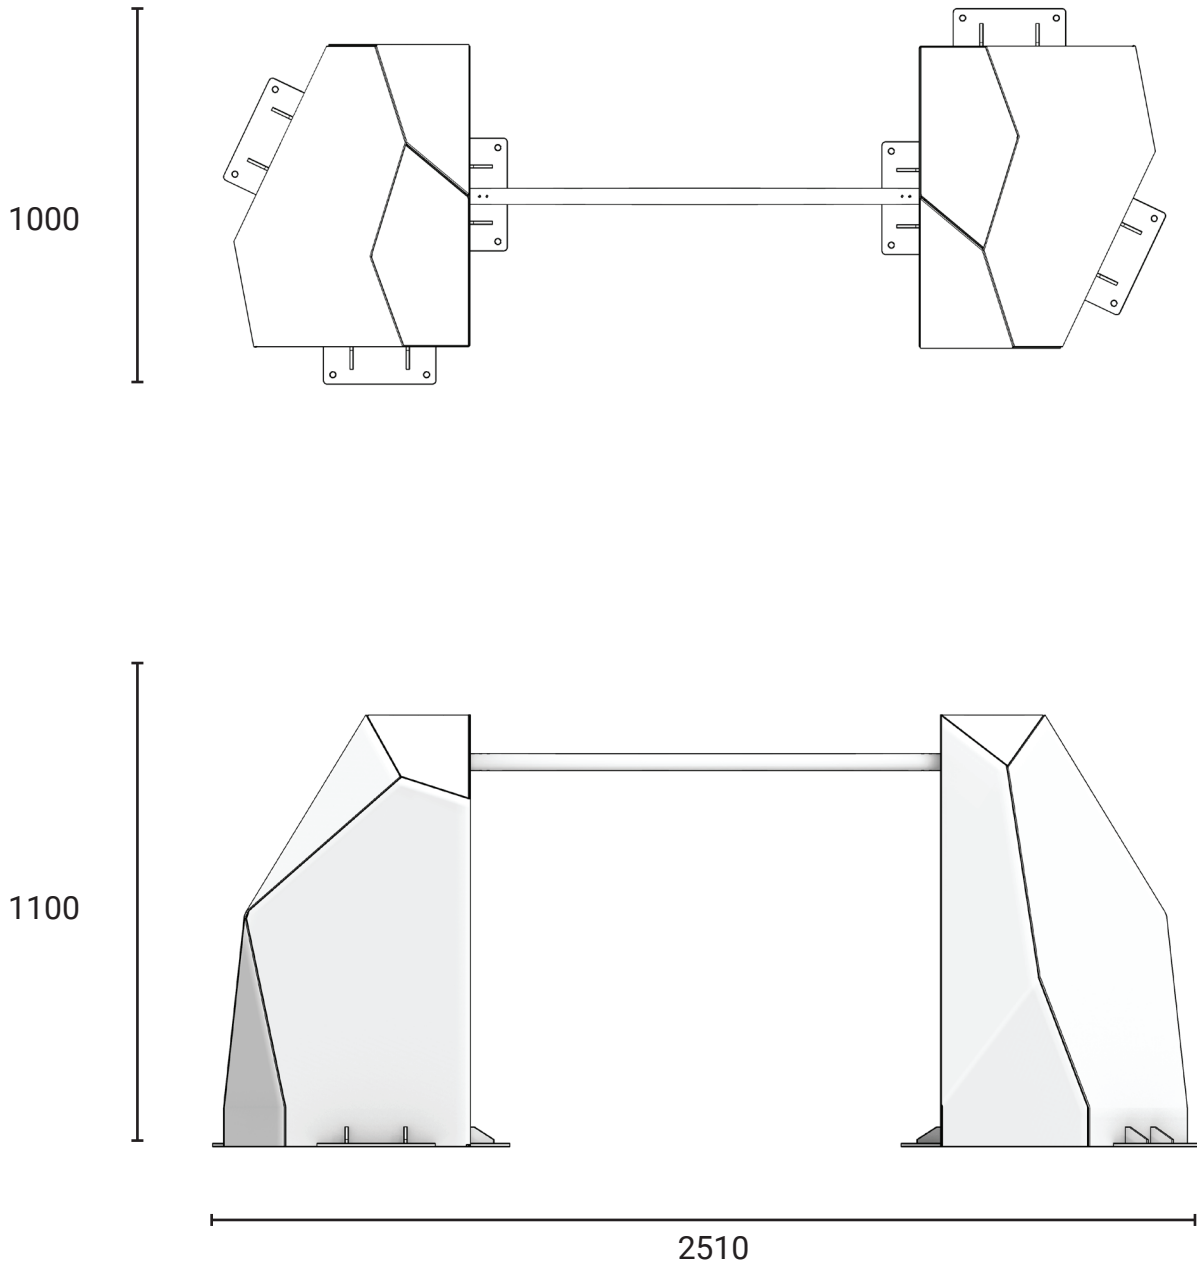

Subject to change without prior notice

Kinetics Play Sdn Bhd

Lot 2-44 Jalan SU7, Lion Industrial Park, Persiaran Tengku Ampuan, 40300 Shah Alam, Selangor, Malaysia.

Tel: +603-5888 9104

Email: info@kineticsplay.com

Web: www.kineticsplay.com