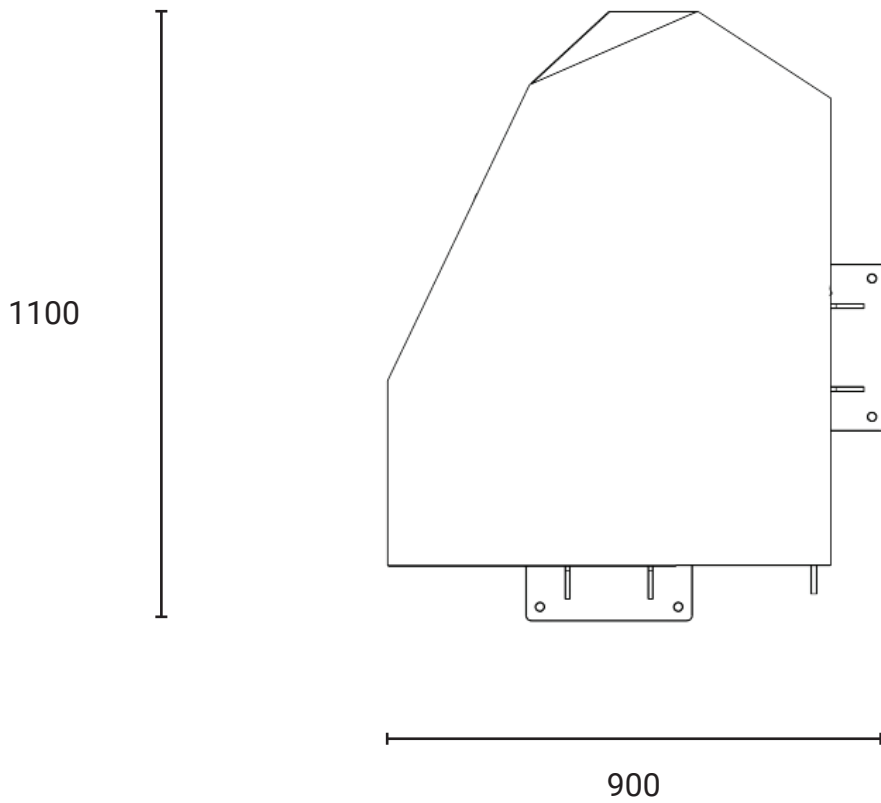

Subject to change without prior notice

Kinetics Play Sdn Bhd

Lot 2-44 Jalan SU7, Lion Industrial Park, Persiaran Tengku Ampuan, 40300 Shah Alam, Selangor, Malaysia.

Tel: +603-5888 9104

Email: info@kineticsplay.com

Web: www.kineticsplay.com