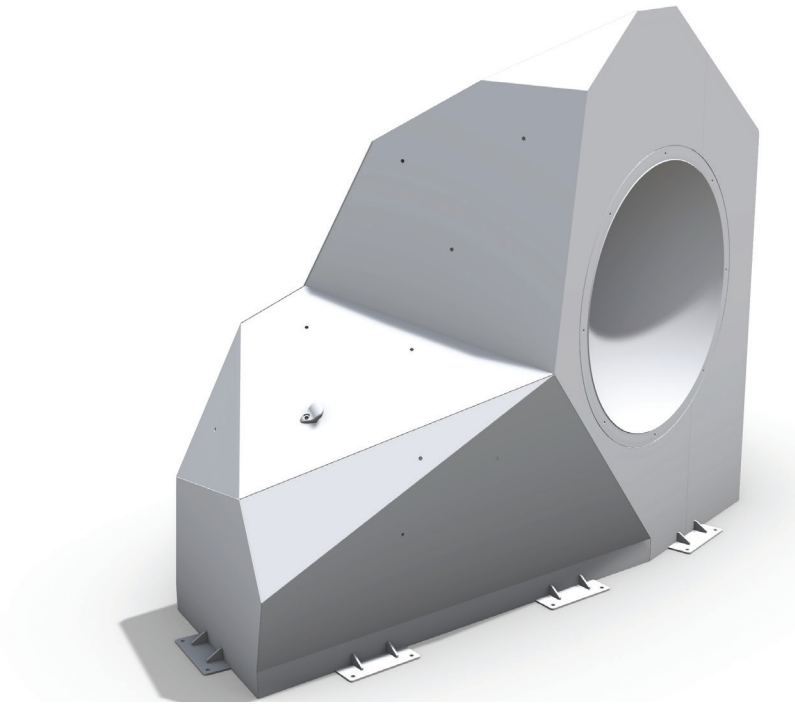

Tel: +603-5888 9104

Email: info@kineticsplay.com

Web: www.kineticsplay.com

Rock Land Set A

Product information

Product description

The Rock Land Set A provides climbing experience for users.

Category	: Vertical Playground
Age Group	: 2 - 12 years old
Sizes (mm)	: L2670 x H2120 x W1080 mm