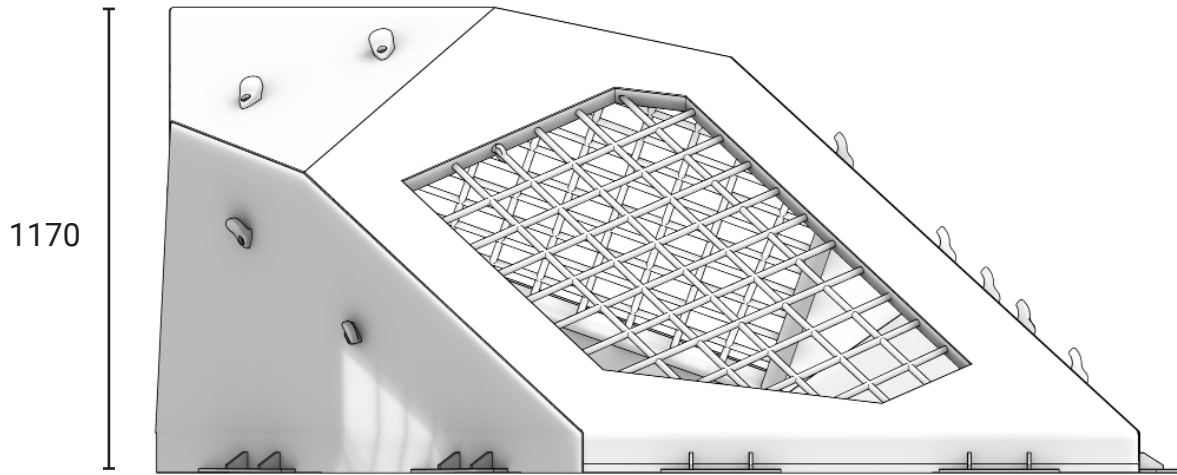

Subject to change without prior notice

Kinetics Play Sdn Bhd

Lot 2-44 Jalan SU7, Lion Industrial Park, Persiaran Tengku Ampuan, 40300 Shah Alam, Selangor, Malaysia.

Tel: +603-5888 9104

Email: info@kineticsplay.com

Web: www.kineticsplay.com