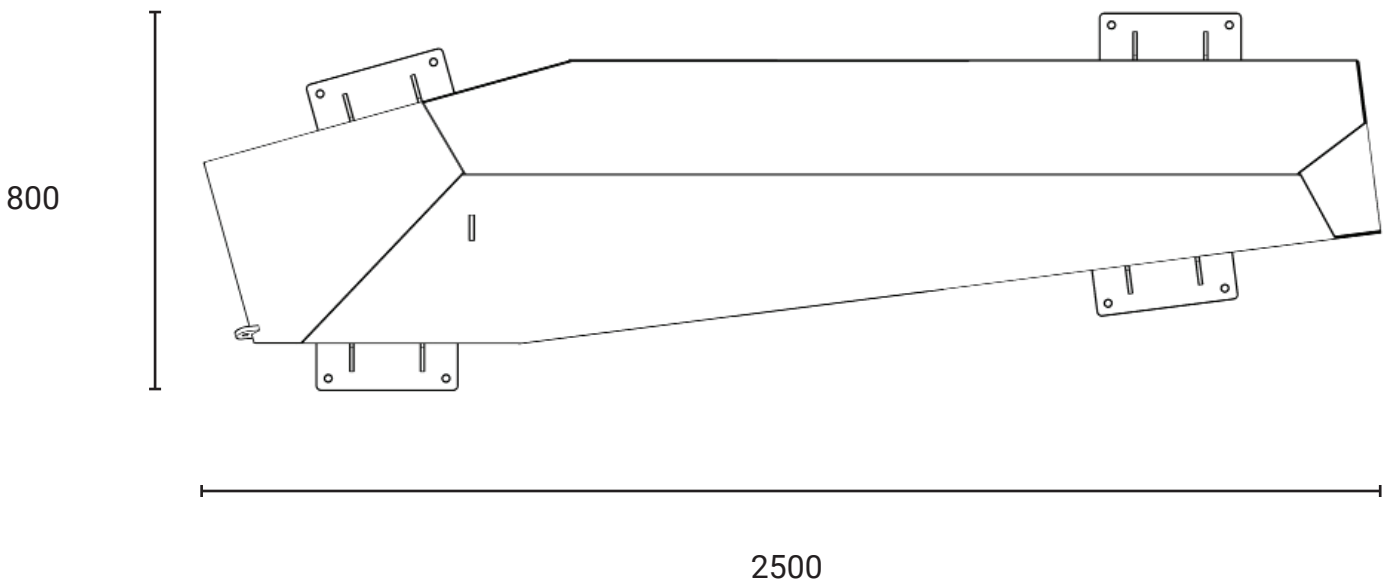

Subject to change without prior notice

Kinetics Play Sdn Bhd

Lot 2-44 Jalan SU7, Lion Industrial Park, Persiaran Tengku Ampuan, 40300 Shah Alam, Selangor, Malaysia.

Tel: +603-5888 9104

Email: info@kineticsplay.com

Web: www.kineticsplay.com