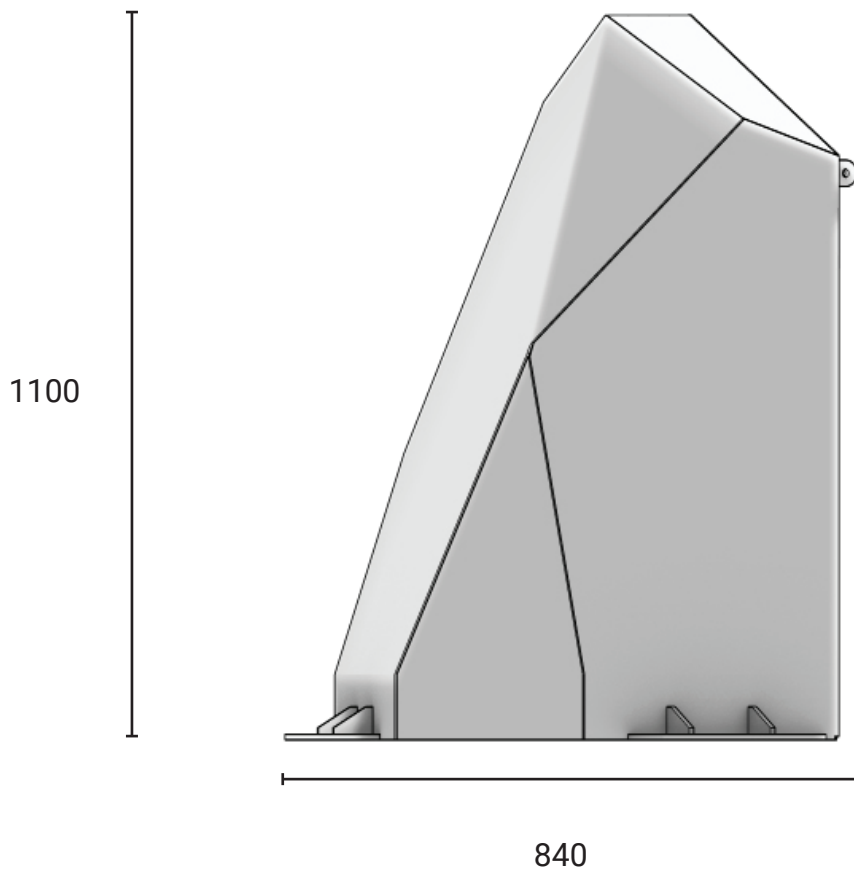

Subject to change without prior notice

Kinetics Play Sdn Bhd

Lot 2-44 Jalan SU7, Lion Industrial Park, Persiaran Tengku Ampuan, 40300 Shah Alam, Selangor, Malaysia.

Tel: +603-5888 9104

Email: info@kineticsplay.com

Web: www.kineticsplay.com