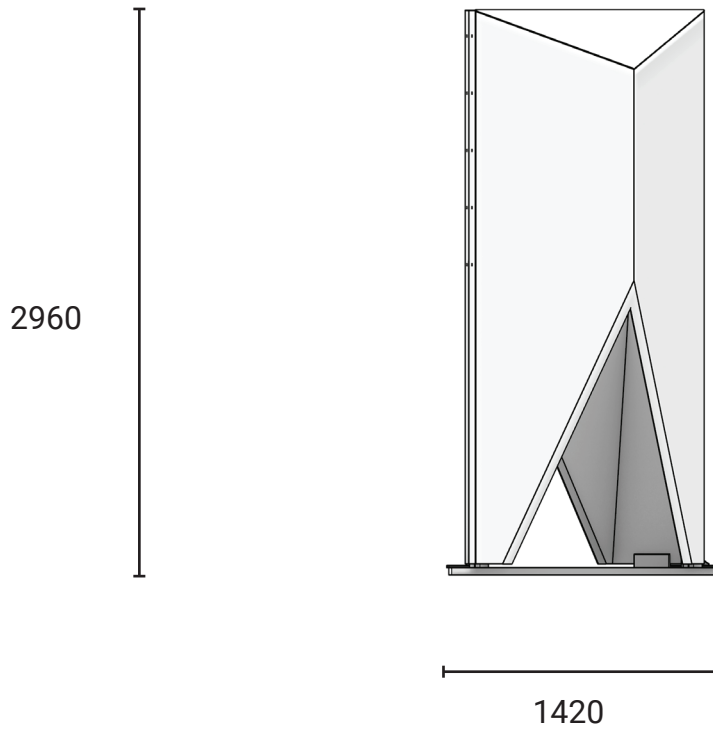

Subject to change without prior notice

Kinetics Play Sdn Bhd

Lot 2-44 Jalan SU7, Lion Industrial Park, Persiaran Tengku Ampuan, 40300 Shah Alam, Selangor, Malaysia.

Tel: +603-5888 9104

Email: info@kineticsplay.com

Web: www.kineticsplay.com