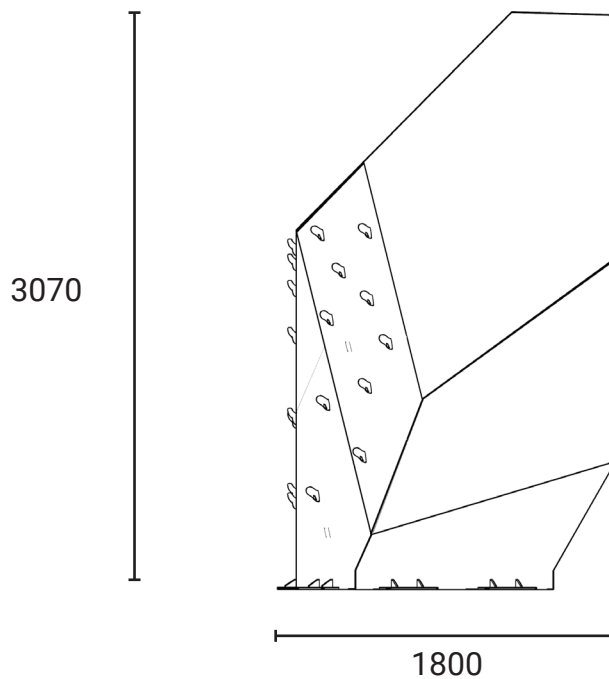

Email: info@kineticsplay.com

Web: www.kineticsplay.com

Rock Land Set F

Product information

Product description

The Rock Land Set F provides climbing and hideout elements for users.

Category	: Vertical Playground
Age Group	: 2 - 12 years old
Sizes (mm)	: L1800 x H3070 x W2570 mm