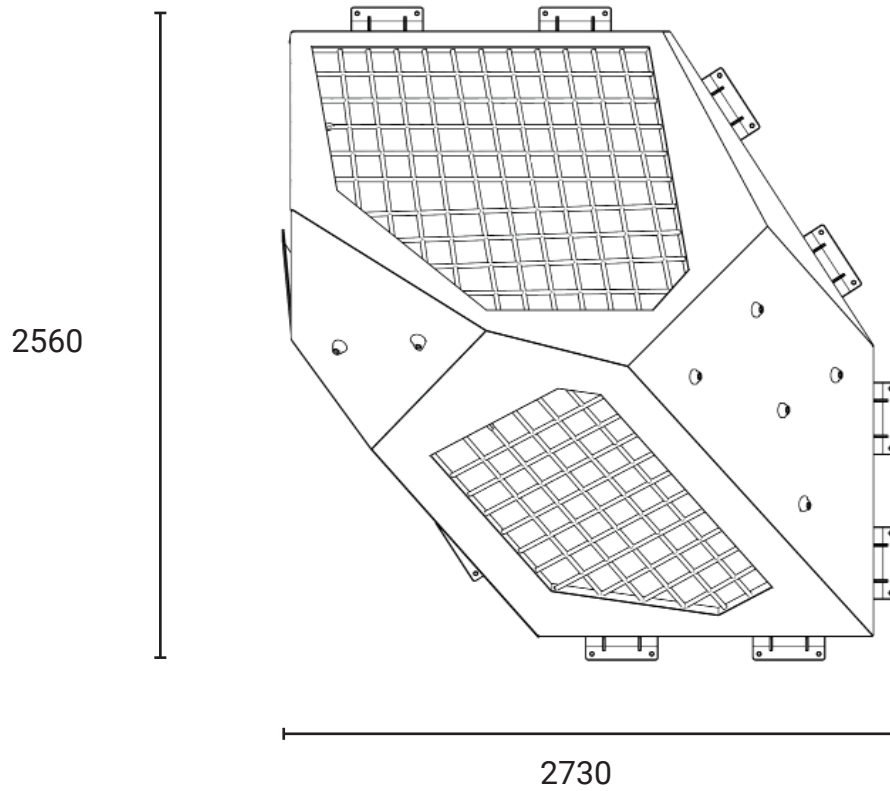

Subject to change without prior notice

Kinetics Play Sdn Bhd

Lot 2-44 Jalan SU7, Lion Industrial Park, Persiaran Tengku Ampuan, 40300 Shah Alam, Selangor, Malaysia.

Tel: +603-5888 9104

Email: info@kineticsplay.com

Web: www.kineticsplay.com