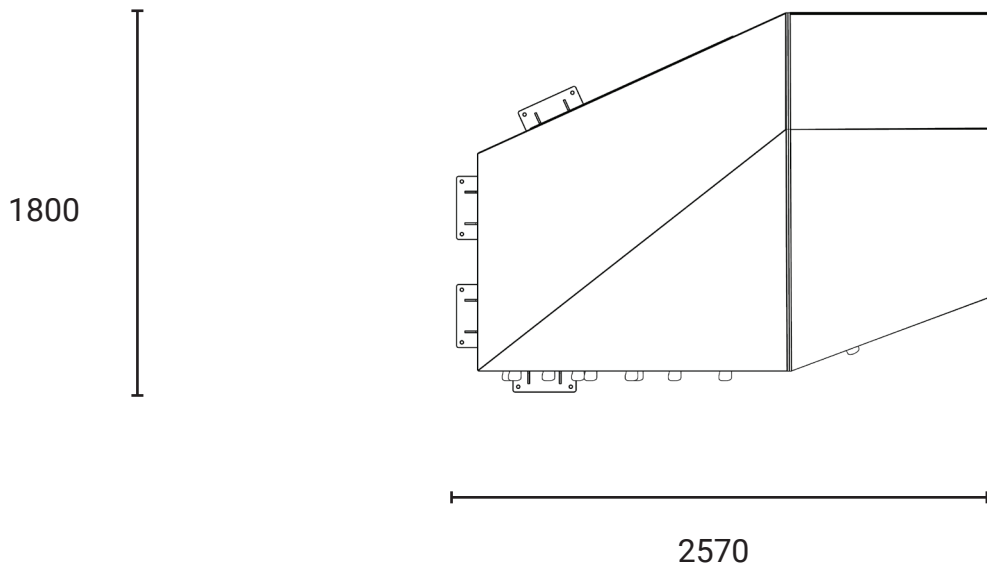

Subject to change without prior notice

Kinetics Play Sdn Bhd

Lot 2-44 Jalan SU7, Lion Industrial Park, Persiaran Tengku Ampuan, 40300 Shah Alam, Selangor, Malaysia.

Tel: +603-5888 9104

Email: info@kineticsplay.com

Web: www.kineticsplay.com