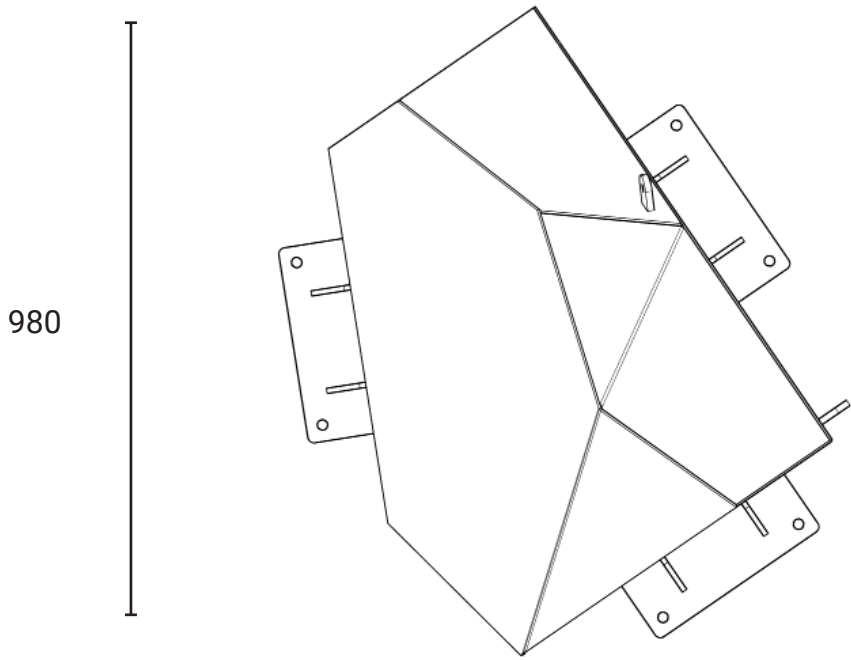

Subject to change without prior notice

Kinetics Play Sdn Bhd

Lot 2-44 Jalan SU7, Lion Industrial Park, Persiaran Tengku Ampuan, 40300 Shah Alam, Selangor, Malaysia.

Tel: +603-5888 9104

Email: info@kineticsplay.com

Web: www.kineticsplay.com