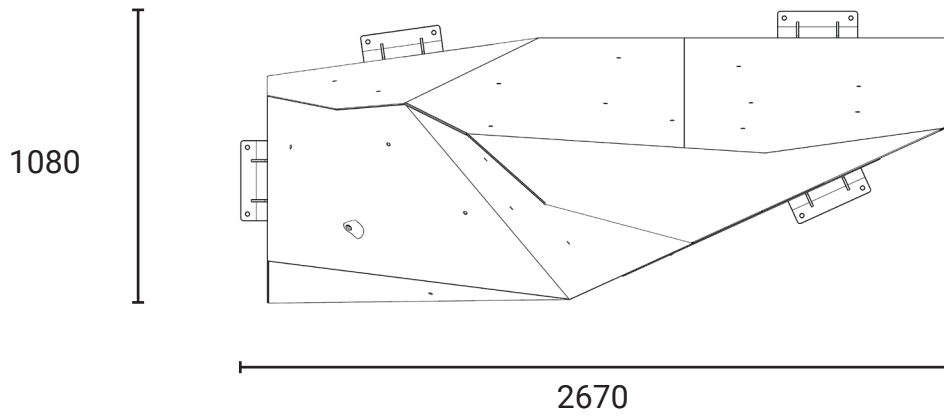

Subject to change without prior notice

Kinetics Play Sdn Bhd

Lot 2-44 Jalan SU7, Lion Industrial Park, Persiaran Tengku Ampuan, 40300 Shah Alam, Selangor, Malaysia.

Tel: +603-5888 9104

Email: info@kineticsplay.com

Web: www.kineticsplay.com