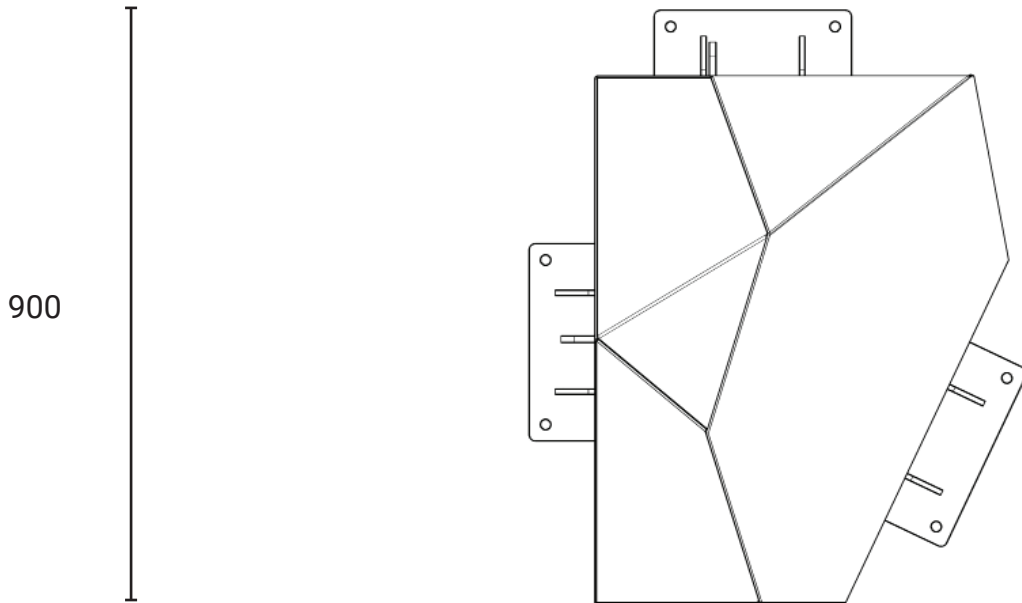

Subject to change without prior notice

Kinetics Play Sdn Bhd

Lot 2-44 Jalan SU7, Lion Industrial Park, Persiaran Tengku Ampuan, 40300 Shah Alam, Selangor, Malaysia.

Tel: +603-5888 9104

Email: info@kineticsplay.com

Web: www.kineticsplay.com