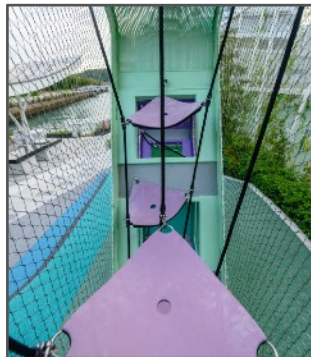

Play Coral

Product Information

Product Description

The Coral theme play sculpture invites children to climb, hang, swing, slide and jump within the sculpture. The side netting creates sense of security and allow children to play with more confidence.

The adventurous components of the Big Coral offers endless fun and challenge for the children such as climbing cleats and ropes for climb as well as lounge hammocks for children to hangout and sway within the structure.

Category:	: Vertical Playground
Age group	: 6 -12 yrs old
Sizes (mm)	: 6834L x 1000W x 4338H
Safety area	: 80 m ²
Critical Fall height	: 1m
Maximum users	: 20 users

Subject to change without prior notice