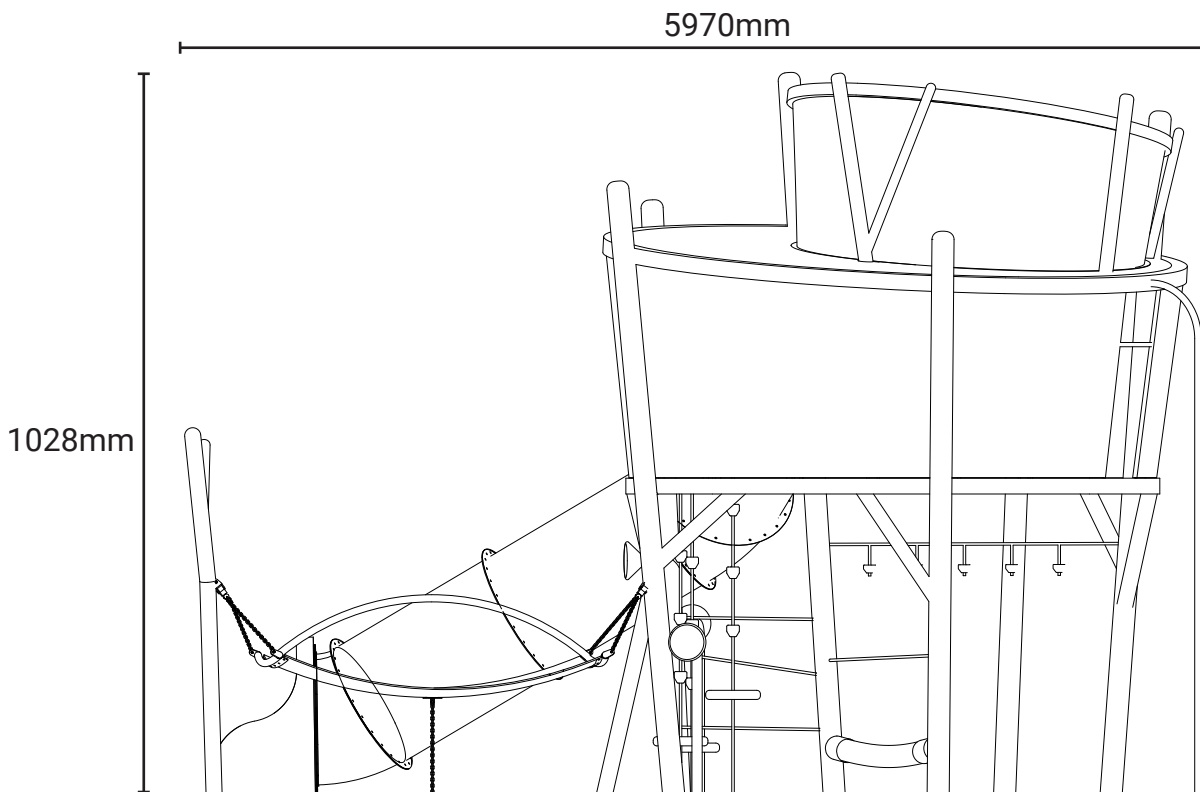

Shrubs Play Tower

Product information

Product description

A sculptural tower rises like a lone tree, shaped by earthy tones and organic lines. Its branching form and textured surfaces echo bark and canopy, blending nature with design. More than structure, it stands as a symbol of growth and wonder, an inviting landmark rooted in imagination and form.

Category	: Play Tower
Age group	: 5 -12 years old
Product Code	: SM393_07.04.04
Sizes (mm)	: L5970x H4240 x W5910mm

Subject to change without prior notice

Kinetics Play Sdn Bhd

Lot 2-44 Jalan SU7, Lion Industrial Park, Persiaran Tengku Ampuan, 40300 Shah Alam, Selangor, Malaysia.