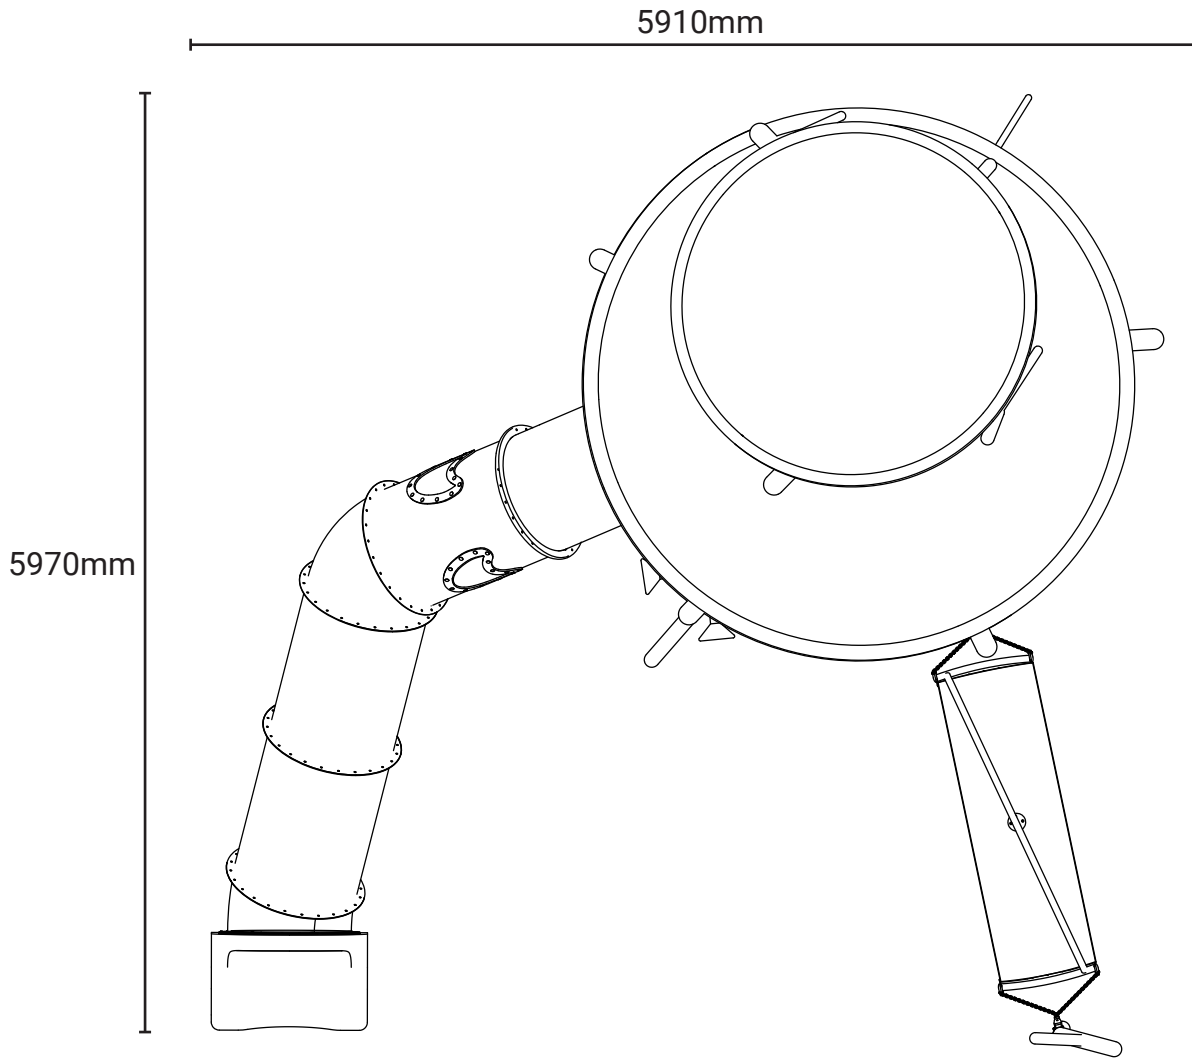

Subject to change without prior notice

Kinetics Play Sdn Bhd

Lot 2-44 Jalan SU7, Lion Industrial Park, Persiaran Tengku Ampuan, 40300 Shah Alam, Selangor, Malaysia.

Tel: +603-5888 9104

Email: info@kineticsplay.com

Web: www.kineticsplay.com