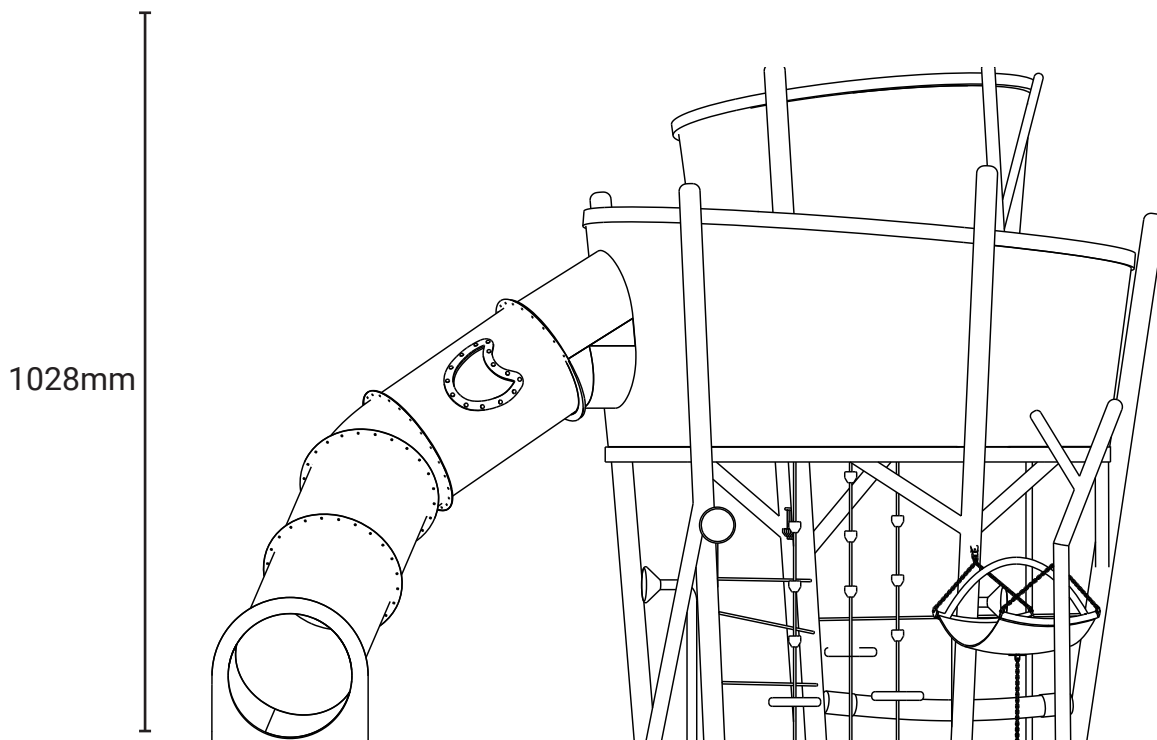

Subject to change without prior notice

Kinetics Play Sdn Bhd

Lot 2-44 Jalan SU7, Lion Industrial Park, Persiaran Tengku Ampuan, 40300 Shah Alam, Selangor, Malaysia.

Tel: +603-5888 9104

Email: info@kineticsplay.com

Web: www.kineticsplay.com