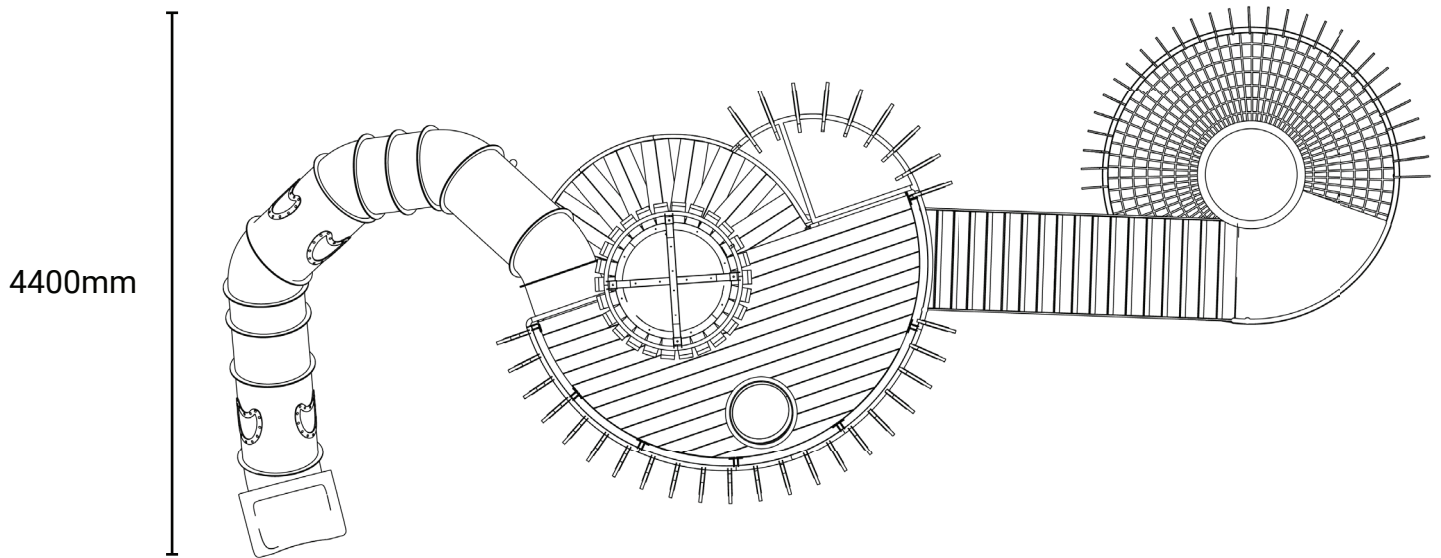

Subject to change without prior notice

Kinetics Play Sdn Bhd

Lot 2-44 Jalan SU7, Lion Industrial Park, Persiaran Tengku Ampuan, 40300 Shah Alam, Selangor, Malaysia.

Tel: +603-5888 9104

Email: info@kineticsplay.com

Web: www.kineticsplay.com