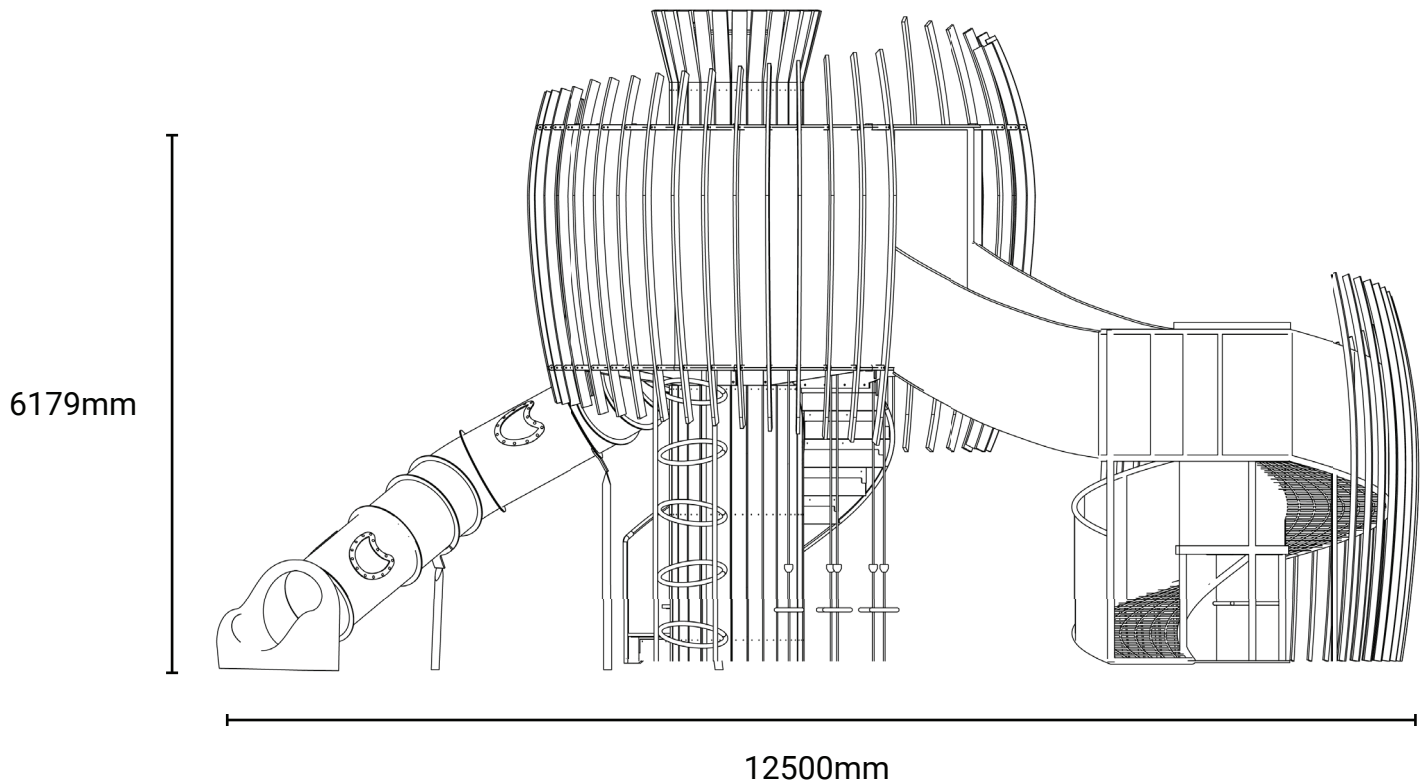

Subject to change without prior notice

Kinetics Play Sdn Bhd

Lot 2-44 Jalan SU7, Lion Industrial Park, Persiaran Tengku Ampuan, 40300 Shah Alam, Selangor, Malaysia.

Tel: +603-5888 9104

Email: info@kineticsplay.com

Web: www.kineticsplay.com