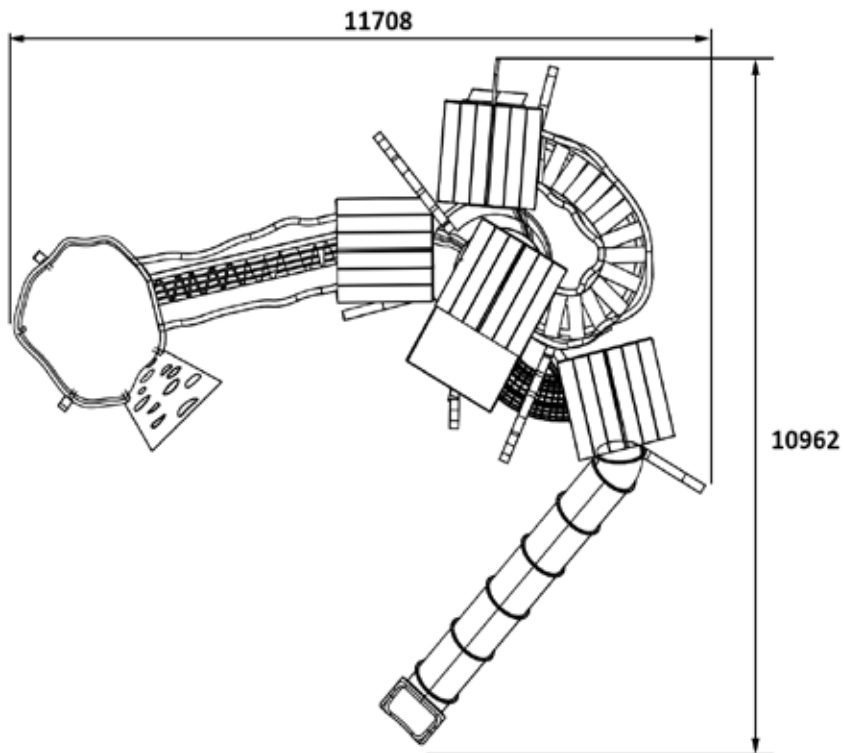

Subject to change without prior notice

Kinetics Play Sdn Bhd

Lot 2-44 Jalan SU7, Lion Industrial Park, Persiaran Tengku Ampuan, 40300 Shah Alam, Selangor, Malaysia.

Tel: +603-5888 9104

Email: info@kineticsplay.com

Web: www.kineticsplay.com