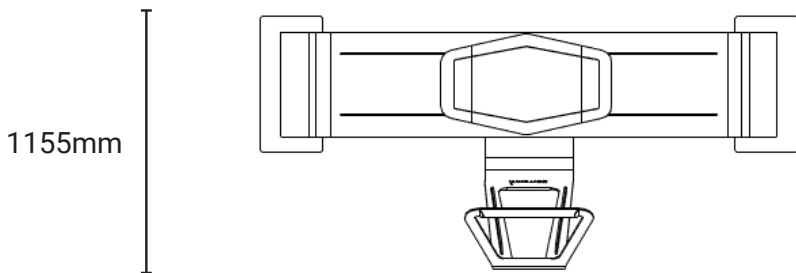

tuv-sud.com/ps-cert

We will continue to make product improvement and reserve the right to change design specification without notice.

Certification No.Z2 102633 0001 Rev.00

Kinetics Play Sdn Bhd

Lot 2-44 Jalan SU7, Lion Industrial Park, Persiaran Tengku Ampuan, 40300 Shah Alam, Selangor, Malaysia.

Tel: +603-5888 9104

Email: info@kineticsplay.com

Web: www.kineticsplay.com