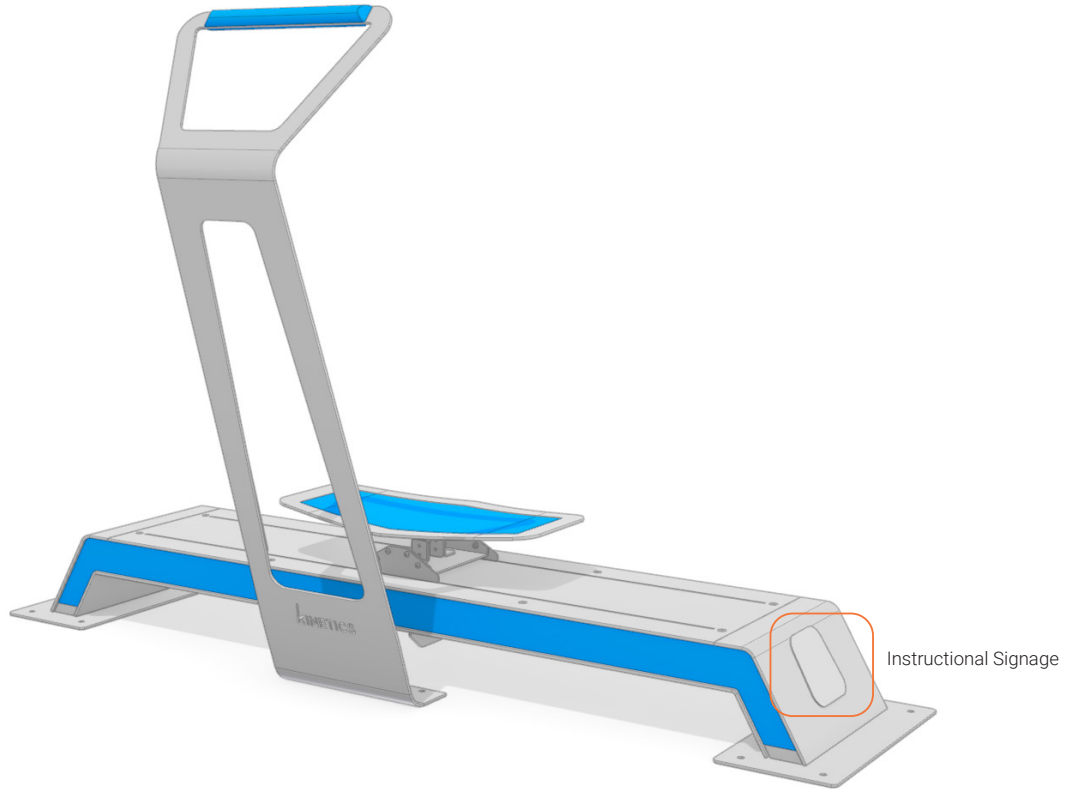

tuv-sud.com/ps-cert

We will continue to make product improvement and reserve the right to change design specification without notice.

Certification No.Z2 102633 0001 Rev.00

Kinetics Play Sdn Bhd

Lot 2-44 Jalan SU7, Lion Industrial Park, Persiaran Tengku Ampuan, 40300 Shah Alam, Selangor, Malaysia.

Tel: +603-5888 9104

Email: info@kineticsplay.com

Web: www.kineticsplay.com