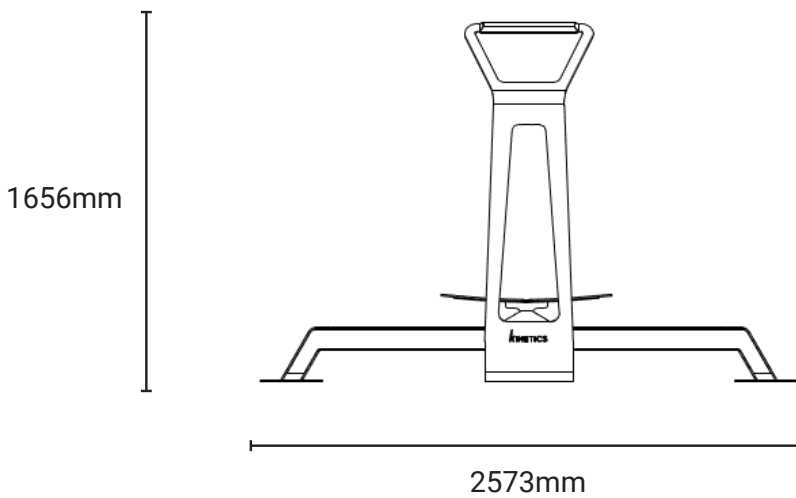

Instructional Signage

tuv-sud.com/ps-cert

We will continue to make product improvement and reserve the right to change design specification without notice.

Certification No.Z2 102633 0001 Rev.00

Kinetics Play Sdn Bhd

Lot 2-44 Jalan SU7, Lion Industrial Park, Persiaran Tengku Ampuan, 40300 Shah Alam, Selangor, Malaysia.

Tel: +603-5888 9104

Email: info@kineticsplay.com

Web: www.kineticsplay.com