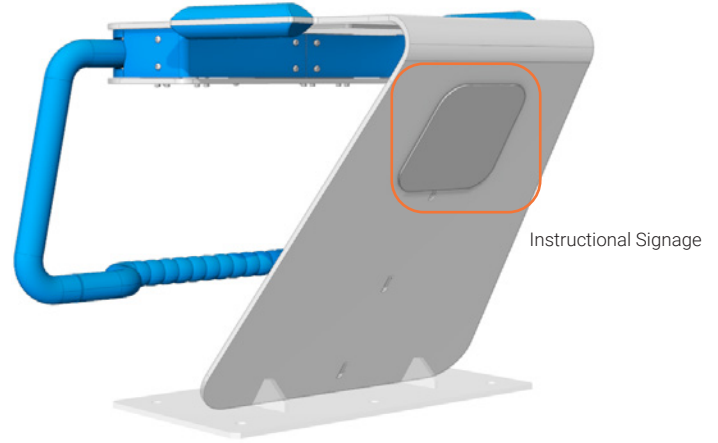

700mm

600mm

850mm

tuv-sud.com/ps-cert

We will continue to make product improvement and reserve the right to change design specification without notice.

Certification No.Z2 102633 0001 Rev.00

Kinetics Play Sdn Bhd

Lot 2-44 Jalan SU7, Lion Industrial Park, Persiaran Tengku Ampuan, 40300 Shah Alam, Selangor, Malaysia.

Tel: +603-5888 9104

Email: info@kineticsplay.com

Web: www.kineticsplay.com