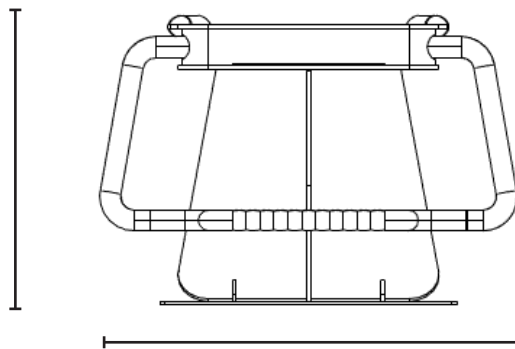

Category	: Kinetic Fitness
Targeted function	: Cardio
Product Code	: BL1800
Sizes (mm)	: L850 x H600x W700 mm

tuv-sud.com/ps-cert

We will continue to make product improvement and reserve the right to change design specification without notice.

Web: www.kineticsplay.com

700mm

Instructional Signage

600mm

850mm

tuv-sud.com/ps-cert

We will continue to make product improvement and reserve the right to change design specification without notice.

Certification No.Z2 102633 0001 Rev.00