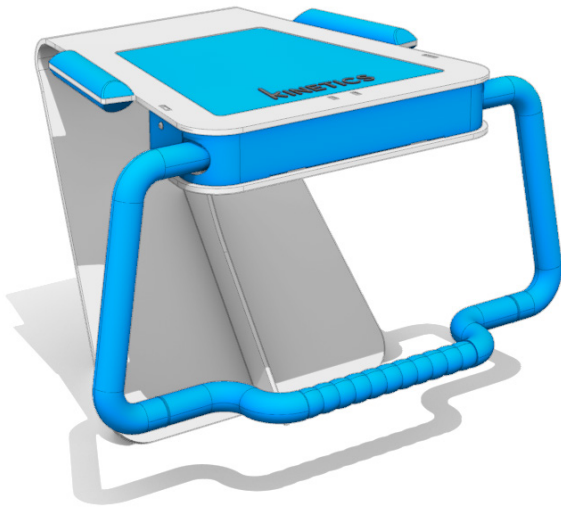

700mm

600mm

850mm

tuv-sud.com/ps-cert

We will continue to make product improvement and reserve the right to change design specification without notice.

Certification No.Z2 102633 0001 Rev.00

Kinetics Play Sdn Bhd

Lot 2-44 Jalan SU7, Lion Industrial Park, Persiaran Tengku Ampuan, 40300 Shah Alam, Selangor, Malaysia.

Tel: +603-5888 9104

Email: info@kineticsplay.com

Web: www.kineticsplay.com