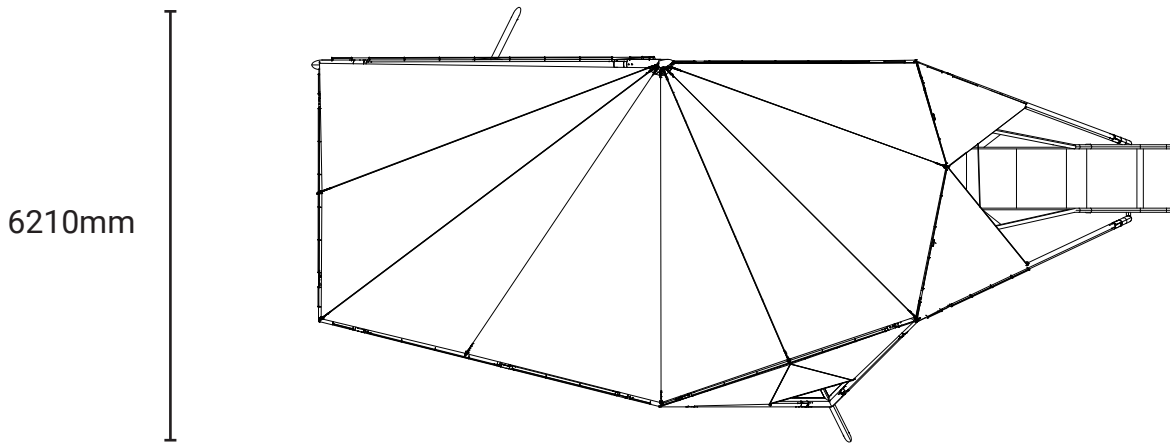

Subject to change without prior notice

Kinetics Play Sdn Bhd

Lot 2-44 Jalan SU7, Lion Industrial Park, Persiaran Tengku Ampuan, 40300 Shah Alam, Selangor, Malaysia.

Tel: +603-5888 9104

Email: info@kineticsplay.com

Web: www.kineticsplay.com