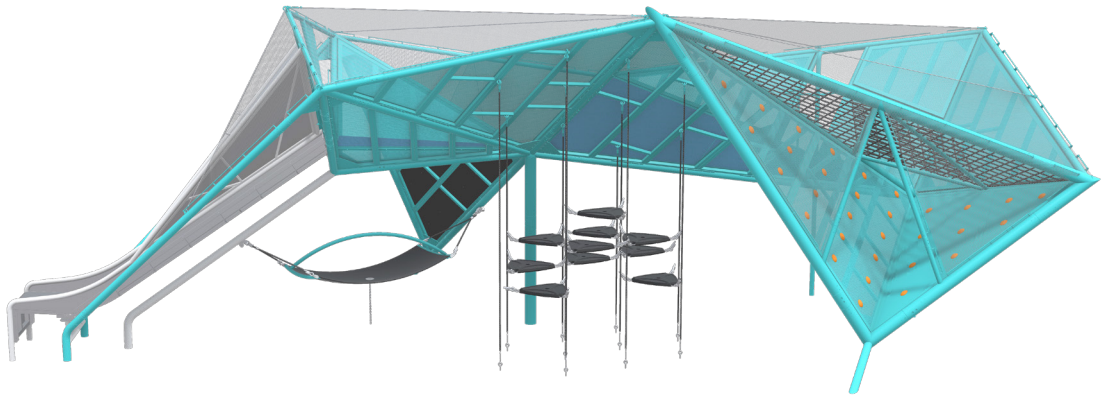

Subject to change without prior notice

Kinetics Play Sdn Bhd

Lot 2-44 Jalan SU7, Lion Industrial Park, Persiaran Tengku Ampuan, 40300 Shah Alam, Selangor, Malaysia.

Tel: +603-5888 9104

Email: info@kineticsplay.com

Web: www.kineticsplay.com