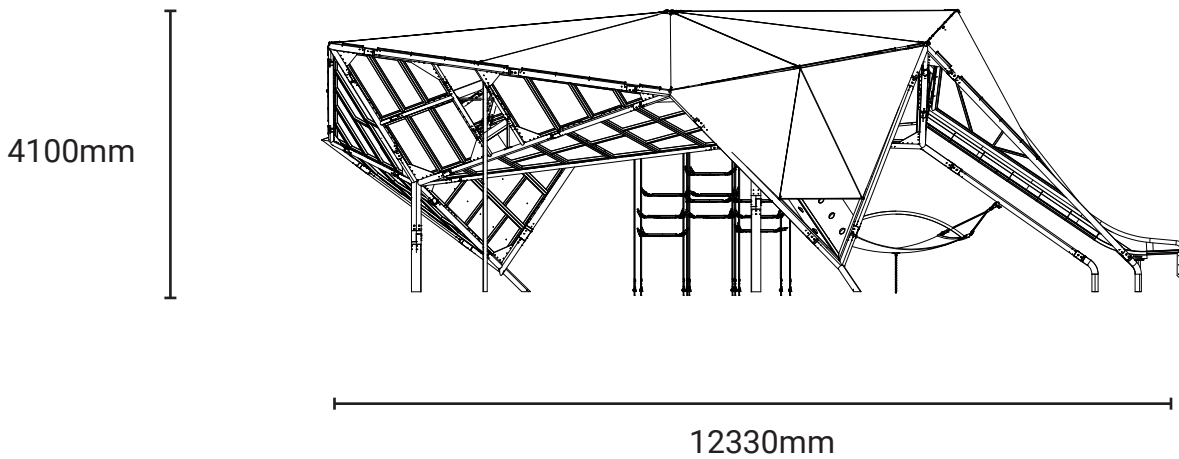

Subject to change without prior notice

Kinetics Play Sdn Bhd

Lot 2-44 Jalan SU7, Lion Industrial Park, Persiaran Tengku Ampuan, 40300 Shah Alam, Selangor, Malaysia.

Tel: +603-5888 9104

Email: info@kineticsplay.com

Web: www.kineticsplay.com