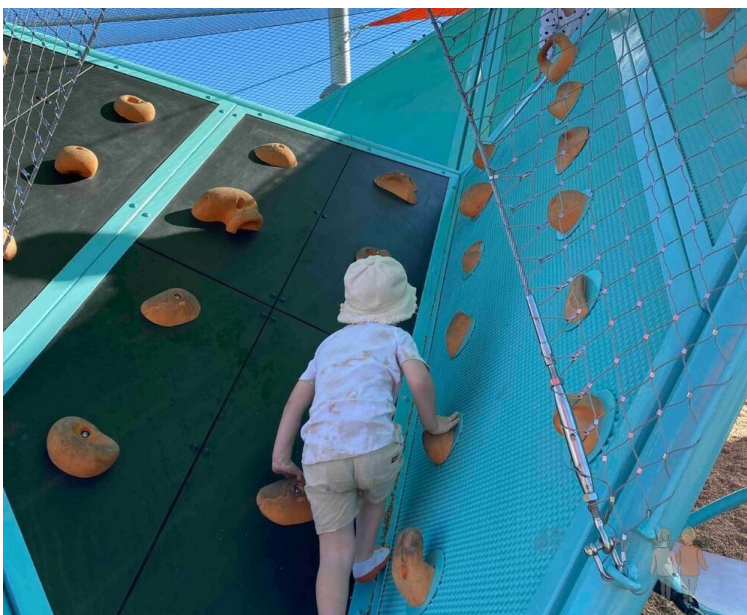

Subject to change without prior notice

Kinetics Play Sdn Bhd

Lot 2-44 Jalan SU7, Lion Industrial Park, Persiaran Tengku Ampuan, 40300 Shah Alam, Selangor, Malaysia.

Tel: +603-5888 9104

Email: info@kineticsplay.com

Web: www.kineticsplay.com