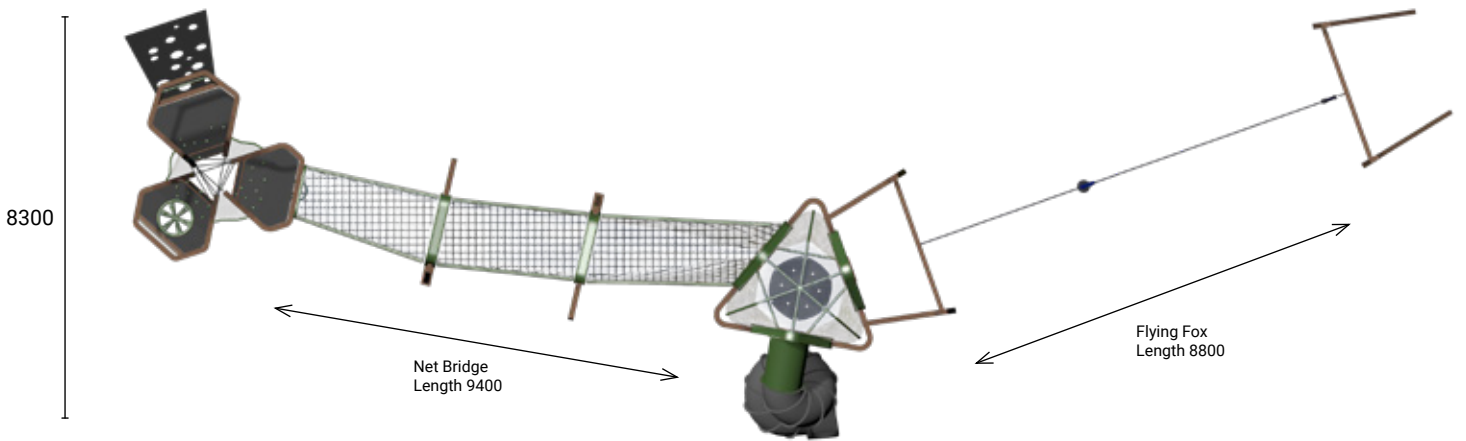

Tree Towers with Flying Fox

Product information

Product description

This nature-inspired playground design mimics the majestic form of a banyan tree, with tree towers connected by a large climbing net bridge that symbolizes the interconnected canopies of banyan trees. Its organic form, featuring a flying fox, hammock tower, and a climbing tower filled with dynamic play elements, evokes the hanging roots of a real banyan.

Category	: Modern Banyan
Age group	: 5-12 years old
Product Code	: CV0116SM
Sizes (mm)	: L25600 x H6200 x W8300 mm

Subject to change without prior notice.

KINETICS PLAY SDN. BHD. (1223254-U)

Lot 2-44 Jalan SU7, Lion Industrial Park, Persiaran Tengku Ampuan, 40300 Shah Alam, Selangor, Malaysia.
 Tel: +603-5888 9104 Email: info@kineticsplay.com Web: www.kineticsplay.com