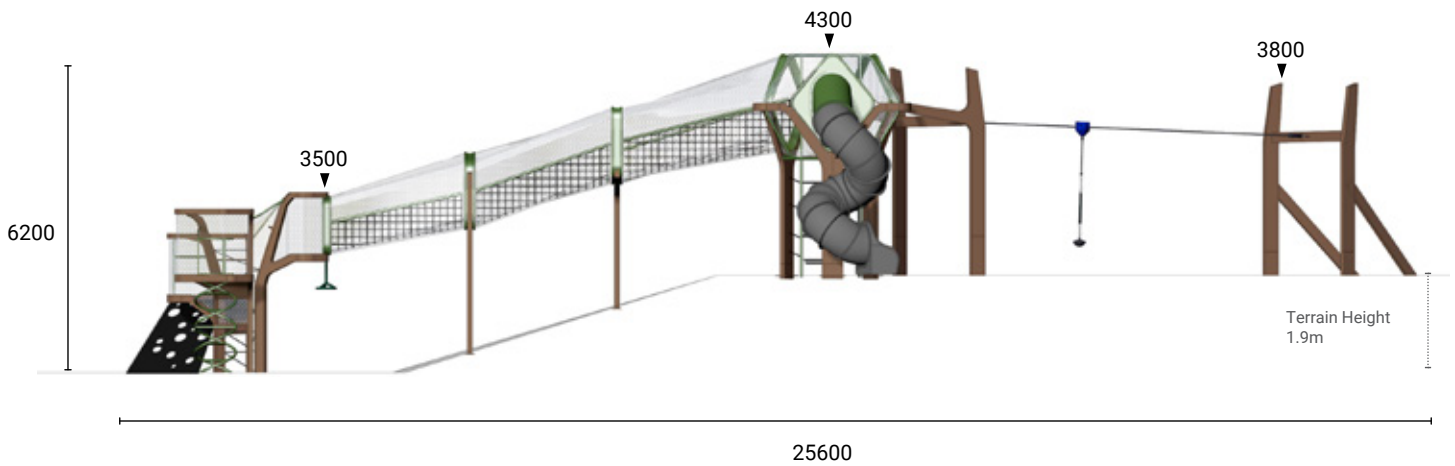

Tree Towers with Flying Fox

Product information

Product description

This nature-inspired playground design mimics the majestic form of a banyan tree, with tree towers connected by a large climbing net bridge that symbolizes the interconnected canopies of banyan trees. Its organic form, featuring a flying fox, hammock tower, and a climbing tower filled with dynamic play elements, evokes the hanging roots of a real banyan.

Category	: Modern Banyan
Age group	: 5-12 years old
Product Code	: CV0116SM
Sizes (mm)	: L25600 x H6200 x W8300 mm

Subject to change without prior notice.

KINETICS PLAY SDN. BHD. (1223254-U)

Lot 2-44 Jalan SU7, Lion Industrial Park, Persiaran Tengku Ampuan, 40300 Shah Alam, Selangor, Malaysia.
 Tel: +603-5888 9104 Email: info@kineticsplay.com Web: www.kineticsplay.com