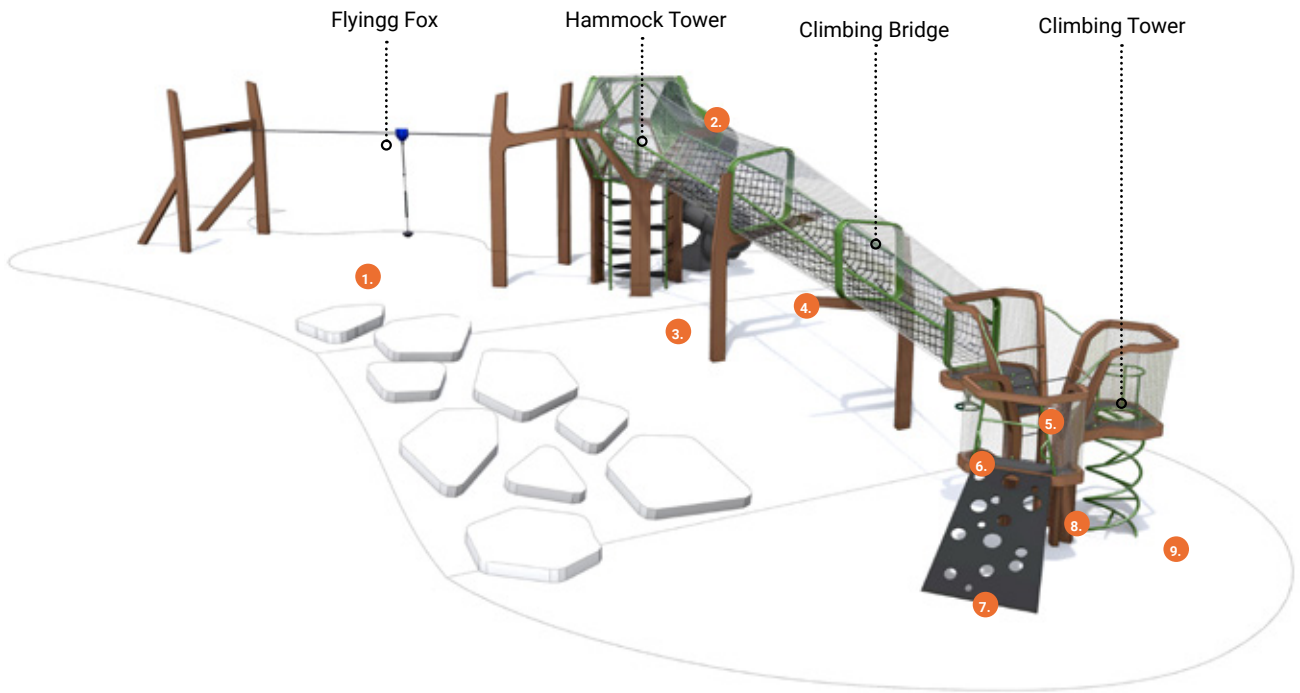

Tree Towers with Flying Fox

Product information

Product description

This nature-inspired playground design mimics the majestic form of a banyan tree, with tree towers connected by a large climbing net bridge that symbolizes the interconnected canopies of banyan trees. Its organic form, featuring a flying fox, hammock tower, and a climbing tower filled with dynamic play elements, evokes the hanging roots of a real banyan.

Category	: Modern Banyan
Age group	: 5-12 years old
Product Code	: CV0116SM
Sizes (mm)	: L25600 x H6200 x W8300 mm

Subject to change without prior notice.

KINETICS PLAY SDN. BHD. (1223254-U)

Lot 2-44 Jalan SU7, Lion Industrial Park, Persiaran Tengku Ampuan, 40300 Shah Alam, Selangor, Malaysia.
 Tel: +603-5888 9104 Email: info@kineticsplay.com Web: www.kineticsplay.com