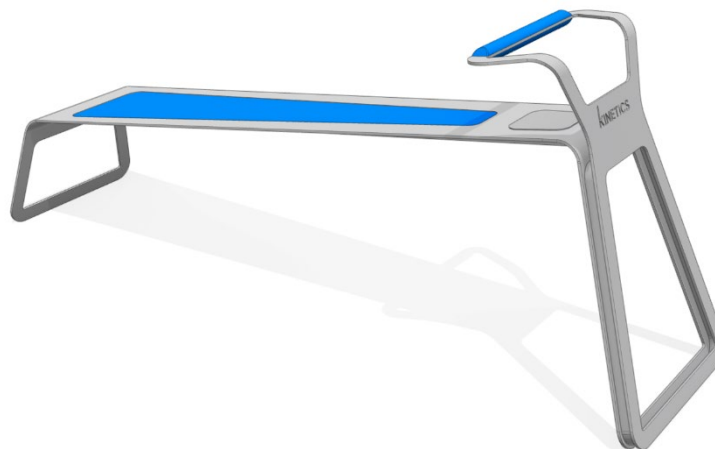

BL200 BODY CURL

Product Information

Product Description

The Body Curl Inclined Bench isolates your lower abdominal muscles and focuses primarily on strengthening the rectus abdomens muscle for greater endurance. A soft rubber layer ensure less pain on the back while doing sit-ups

Category	: Kinetics Fitness Equipment
Age group	: 16yrs & above
Size (mm)	: 2455L x 630W x 995H
Maximum users	: 1 user
Weight	: 115 kg

We will continue to make product improvement and reserve the right to change design specification without notice.