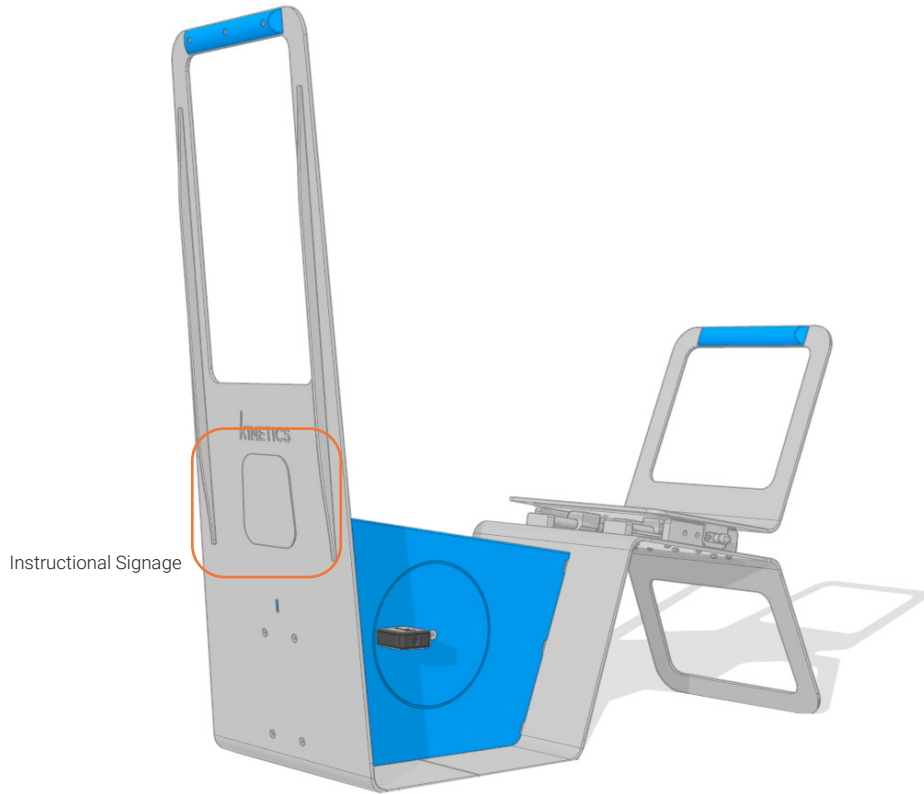

Instructional Signage