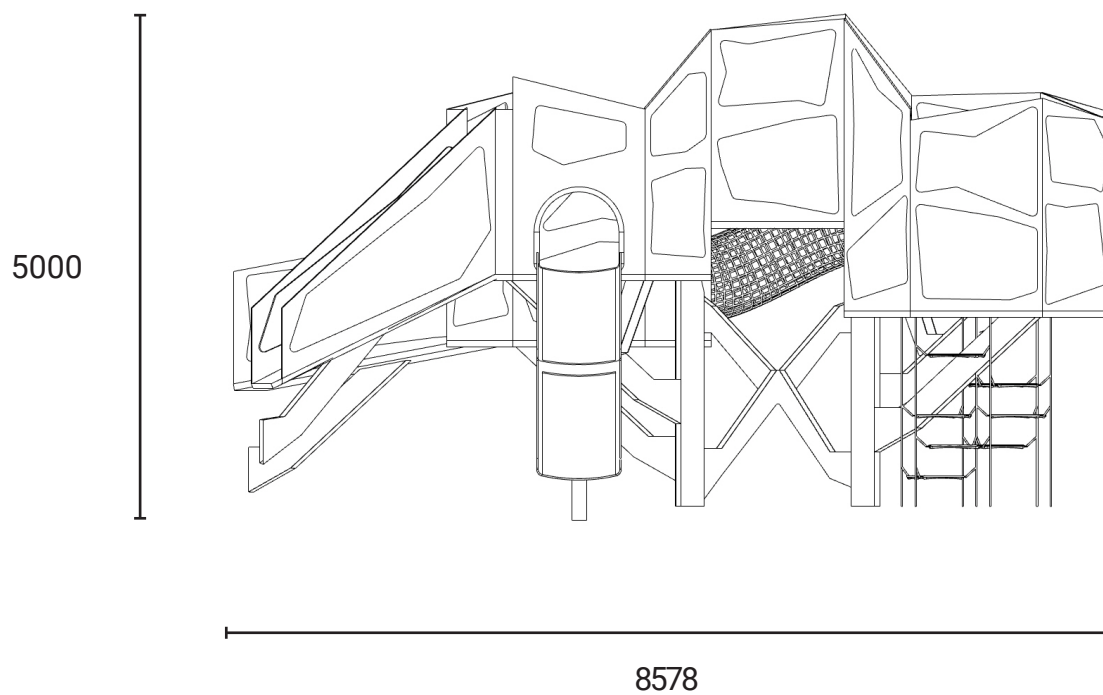

Subject to change without prior notice.

KINETICS PLAY SDN. BHD. (1223254-U)

Lot 2-44 Jalan SU7, Lion Industrial Park, Persiaran Tengku Ampuan, 40300 Shah Alam, Selangor, Malaysia.
Tel: +603-5888 9104   Email: info@kineticsplay.com   Web: www.kineticsplay.com