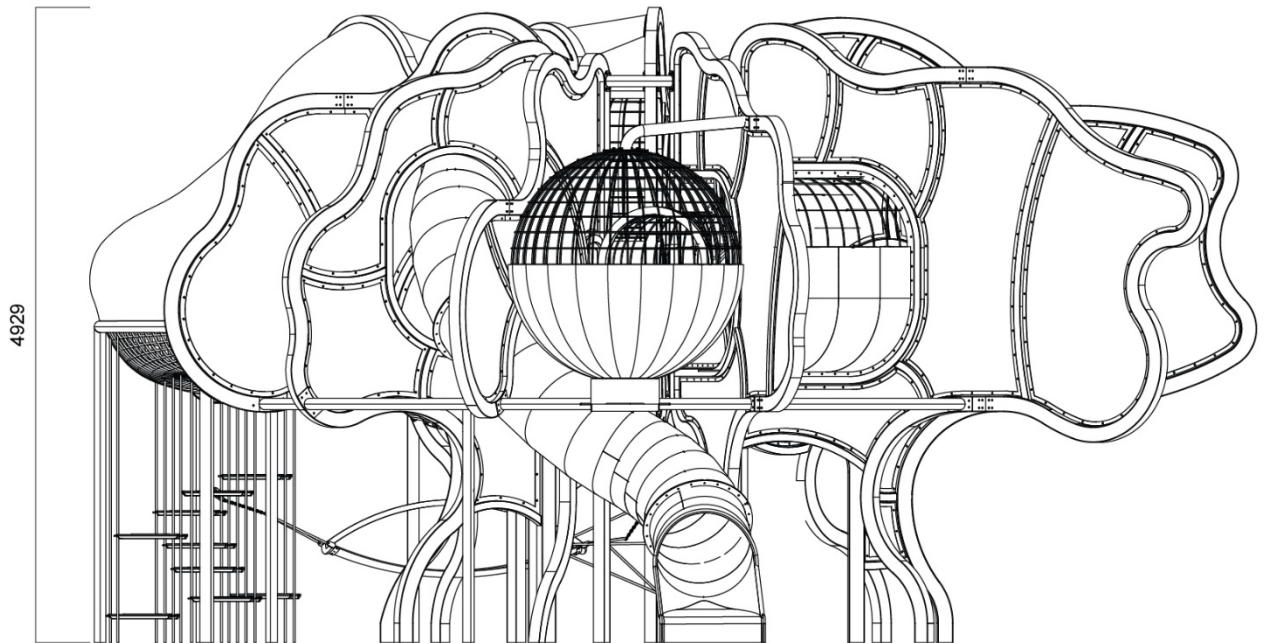

4929

We will continue to make product improvement and reserve the right to change design specifications for safety and product enhancement purposes.

Kinetics Play Sdn Bhd

Lot 2-44 Jalan SU7, Lion Industrial Park, Persiaran Tengku Ampuan, 40300 Shah Alam, Selangor, Malaysia.

Tel: +603-5888 9104

Email: info@kineticsplay.com

Web: www.kineticsplay.com