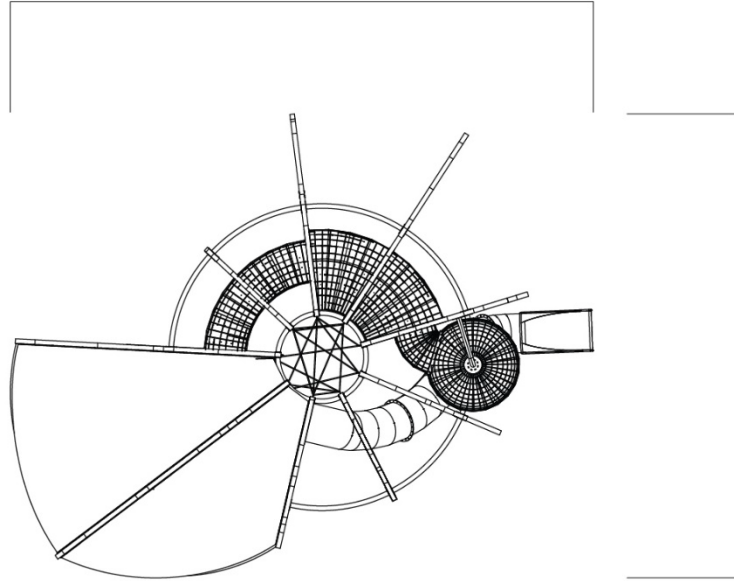

11392

9027

4929

We will continue to make product improvement and reserve the right to change design specifications for safety and product enhancement purposes.

Kinetics Play Sdn Bhd

Lot 2-44 Jalan SU7, Lion Industrial Park, Persiaran Tengku Ampuan, 40300 Shah Alam, Selangor, Malaysia.

Tel: +603-5888 9104

Email: info@kineticsplay.com

Web: www.kineticsplay.com